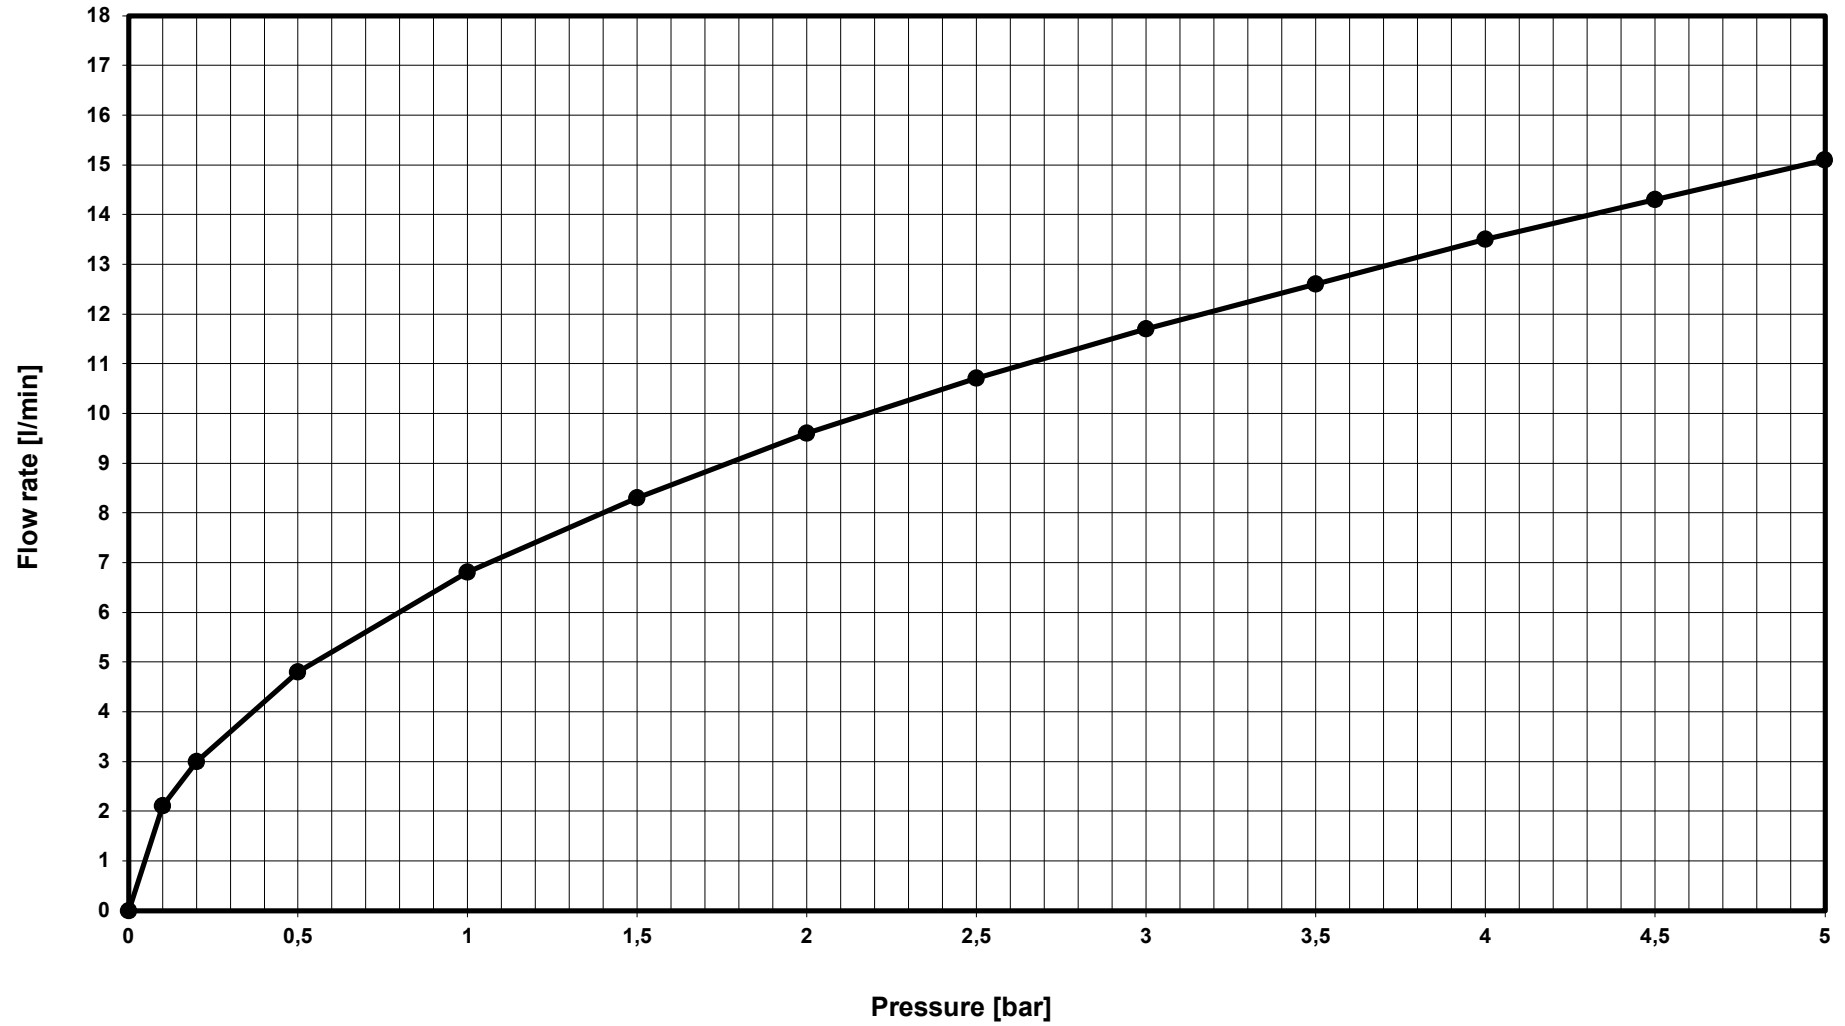

Ideal Standard

BD321AA CPLAN SNK MXR RMTD LOW ATT. SP. CHR

—●— Mixed water - series