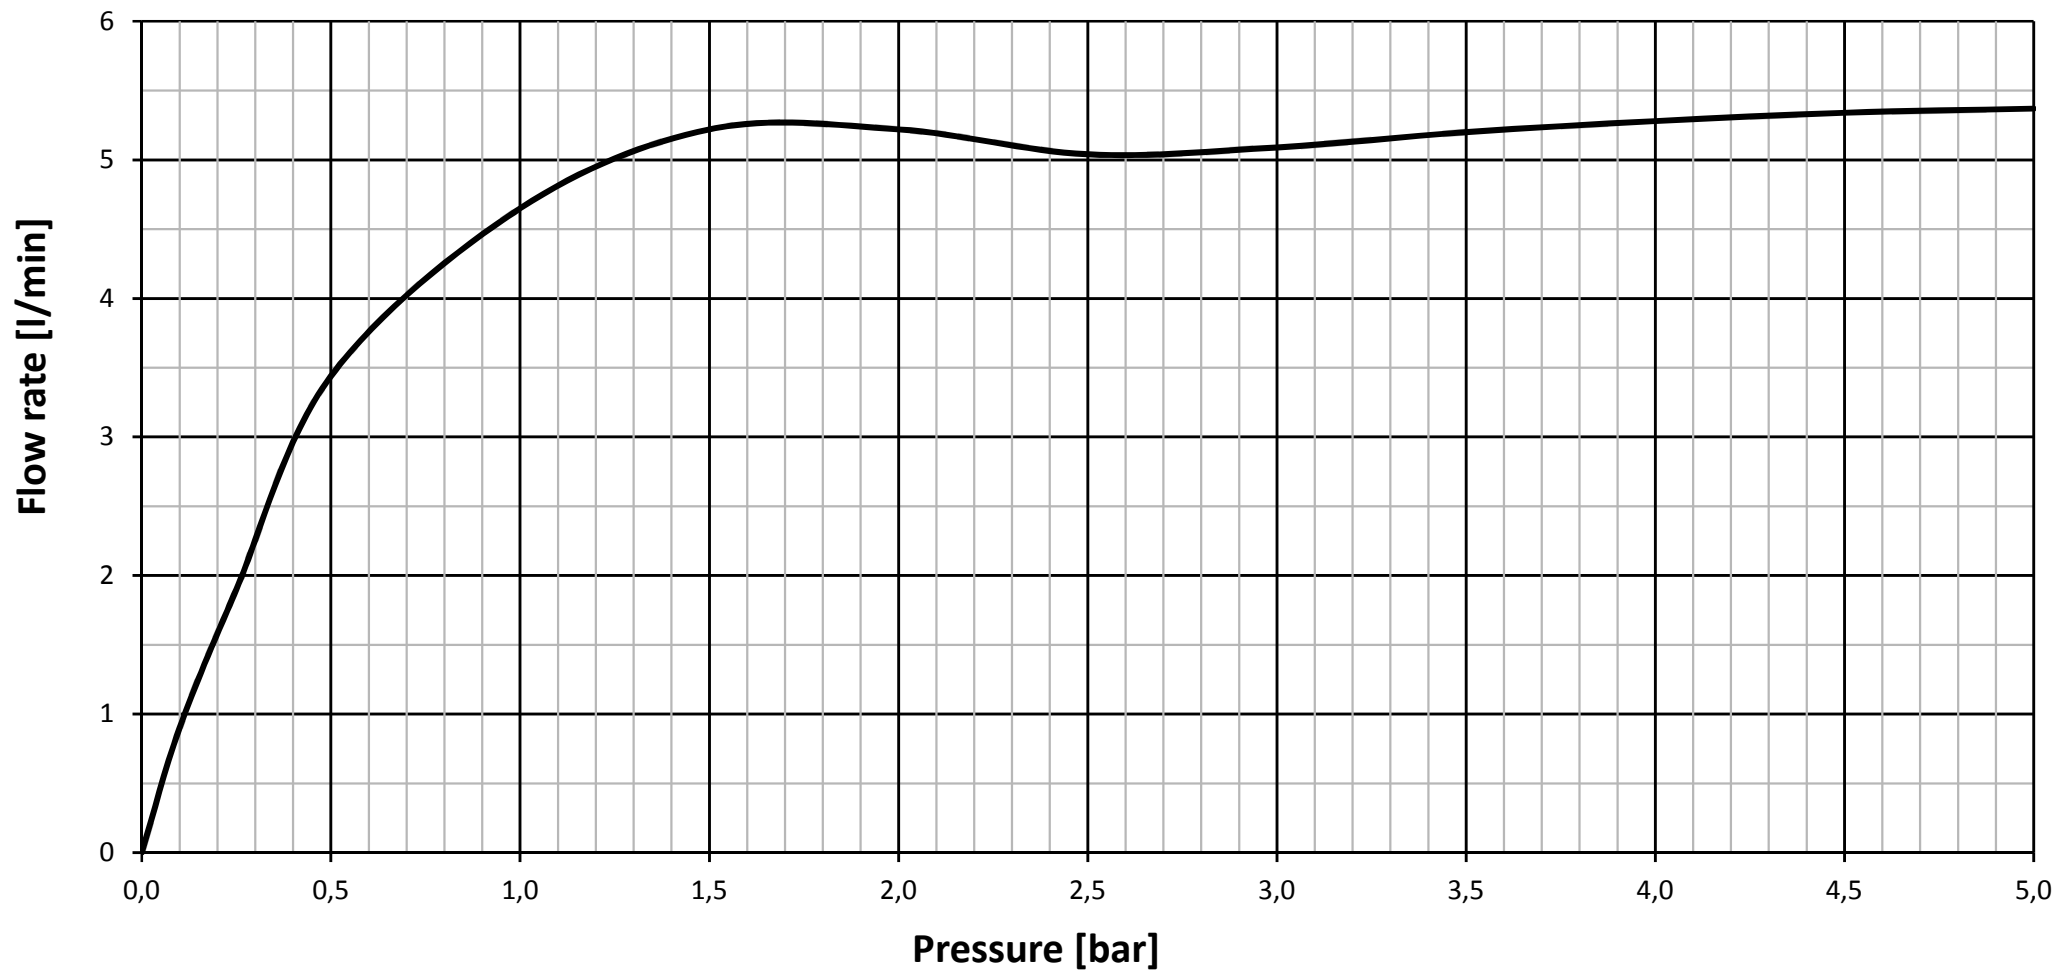

## BC760XX - outlet series

— Flow rate in mixed water position