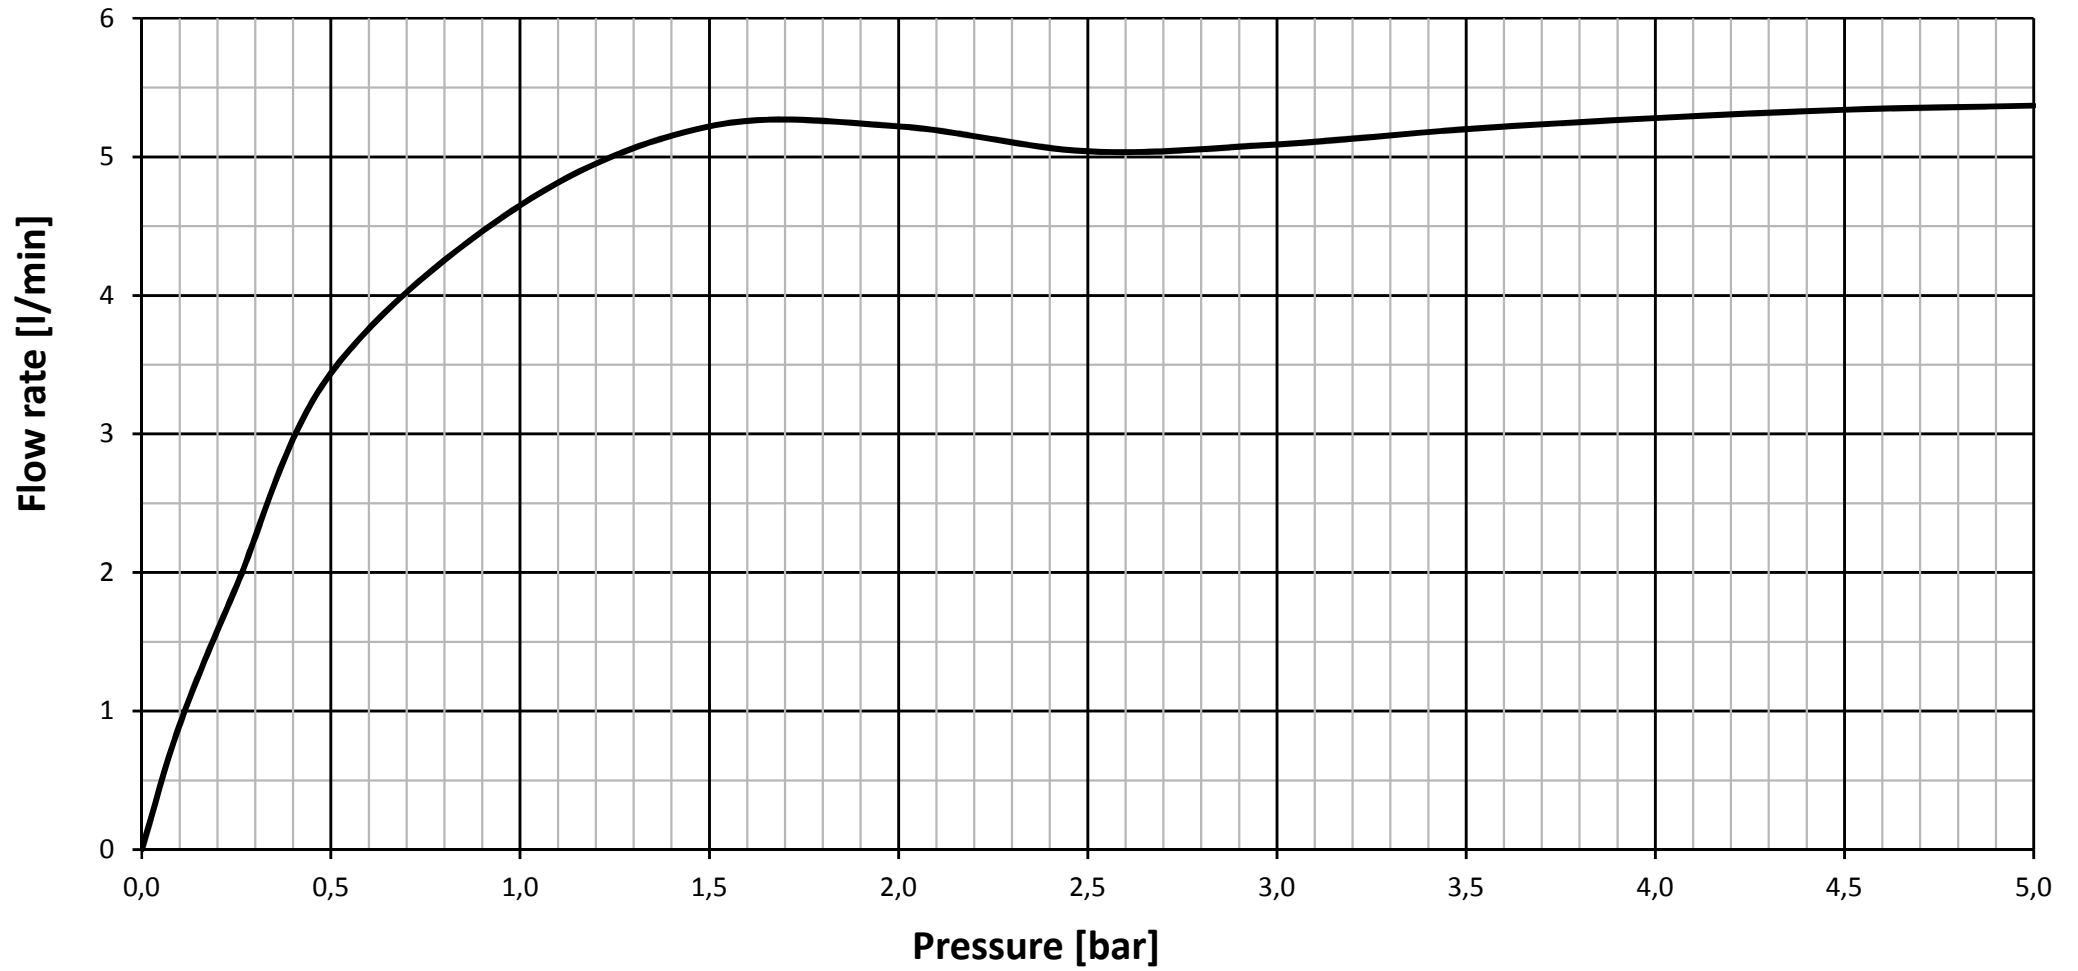

## BC758XX - outlet series

— Flow rate in mixed water position