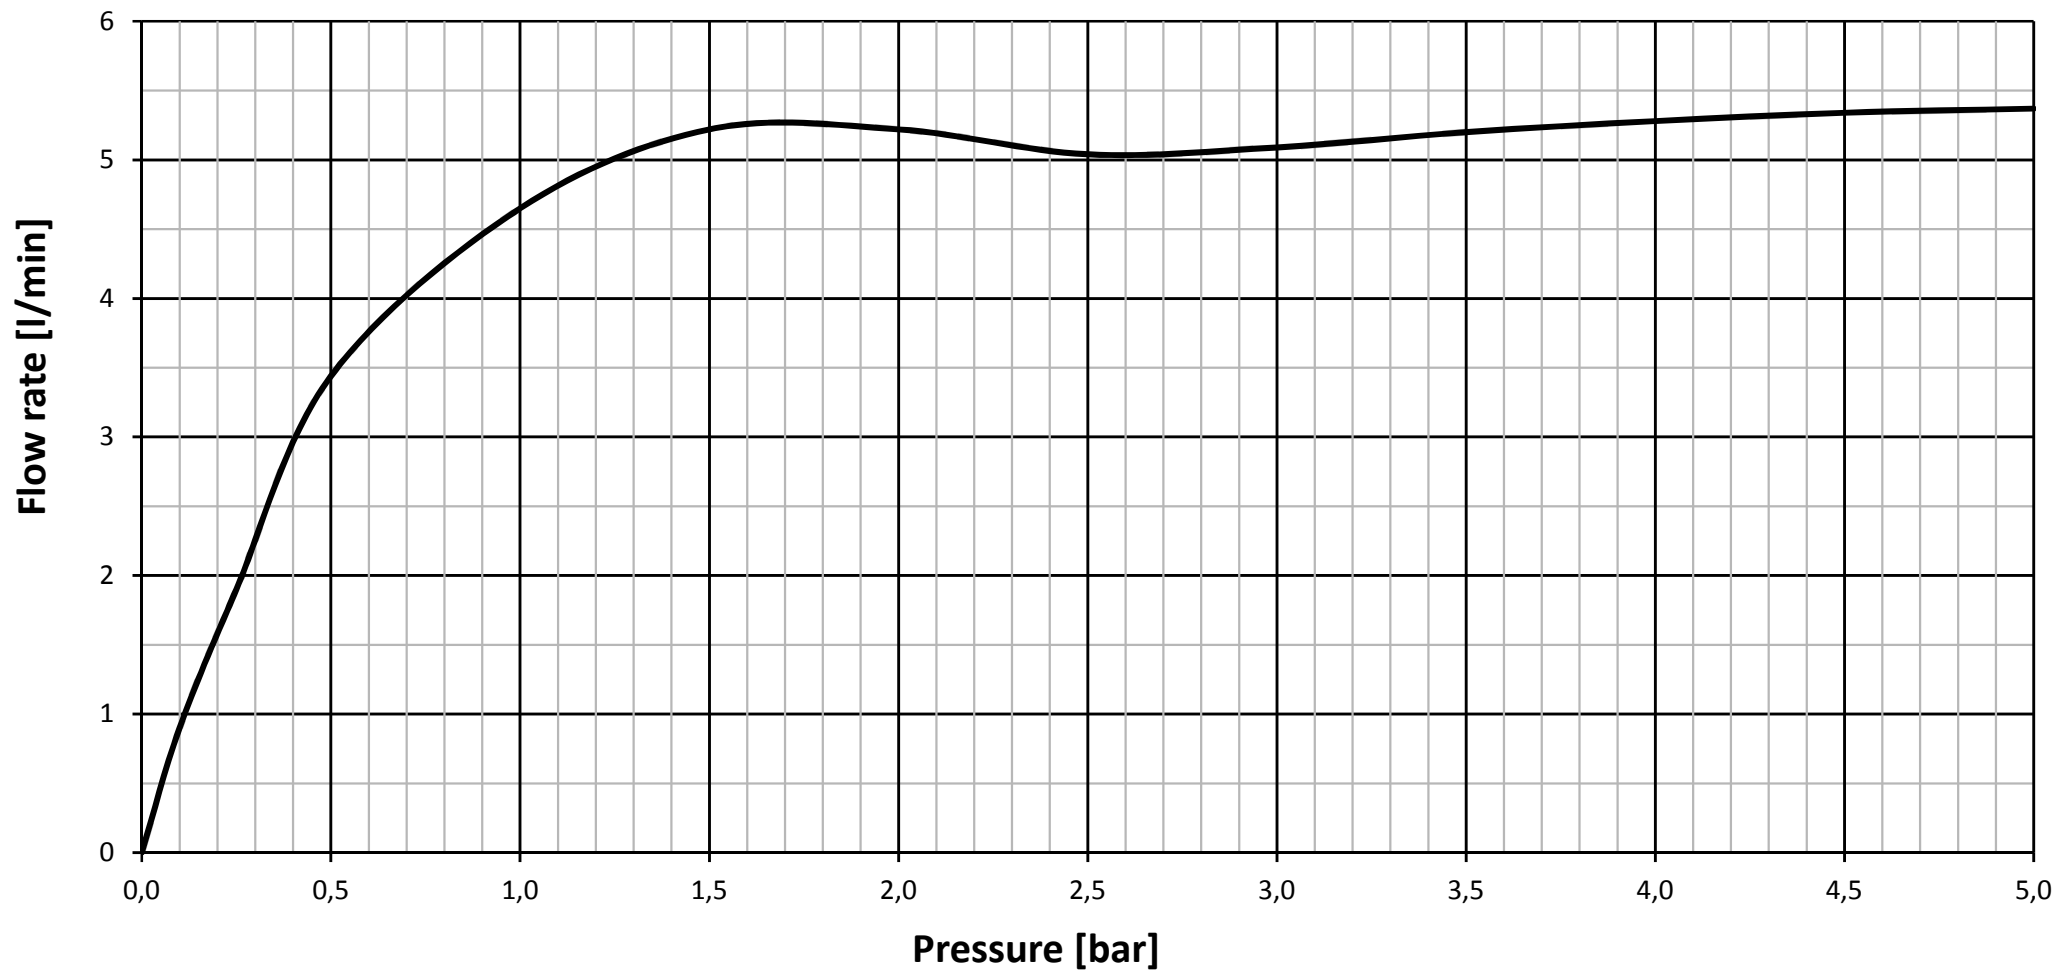

BC754XX - outlet series

— Flow rate in mixed water position