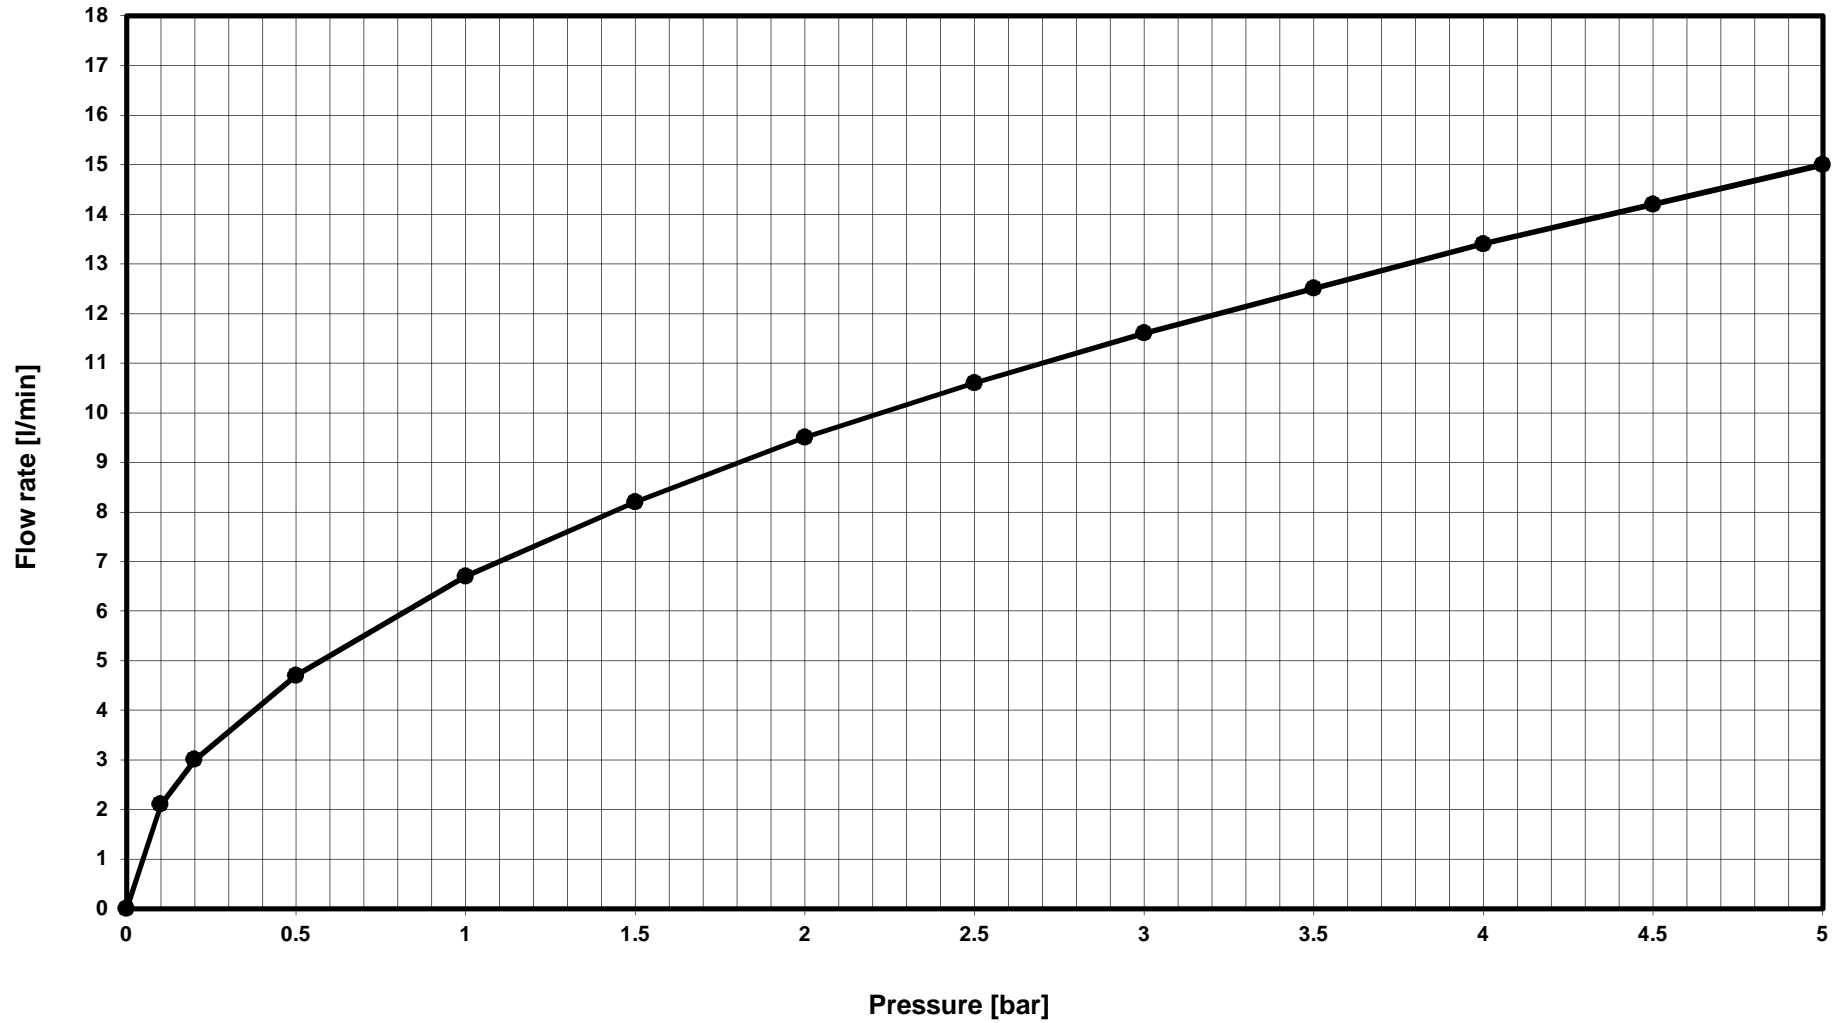

Ideal Standard

BC132AA CERAFLEX SNK MXR RMTD P/O BODY PRE-WIN

—●— Mixed water - series