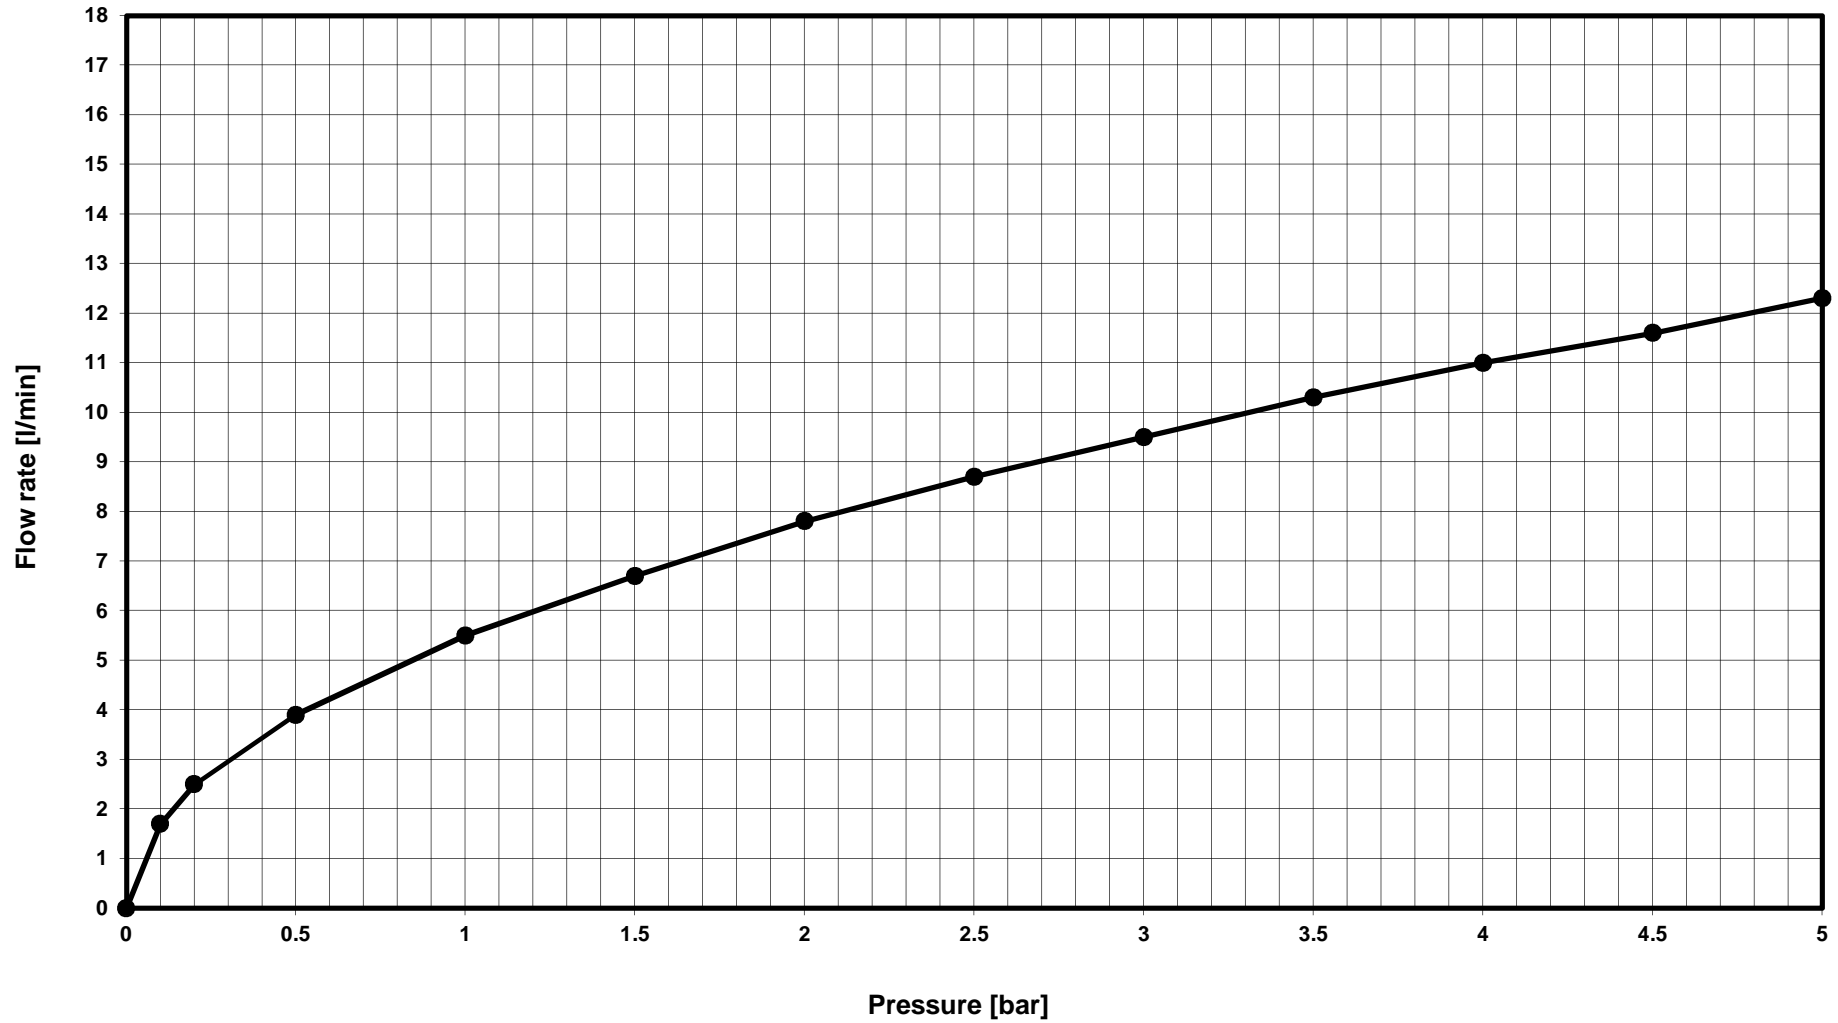

**B9330AA**  
**NORA SNK MXR R-MTD CHR P/DOWN HS**

—●— Mixed water - series