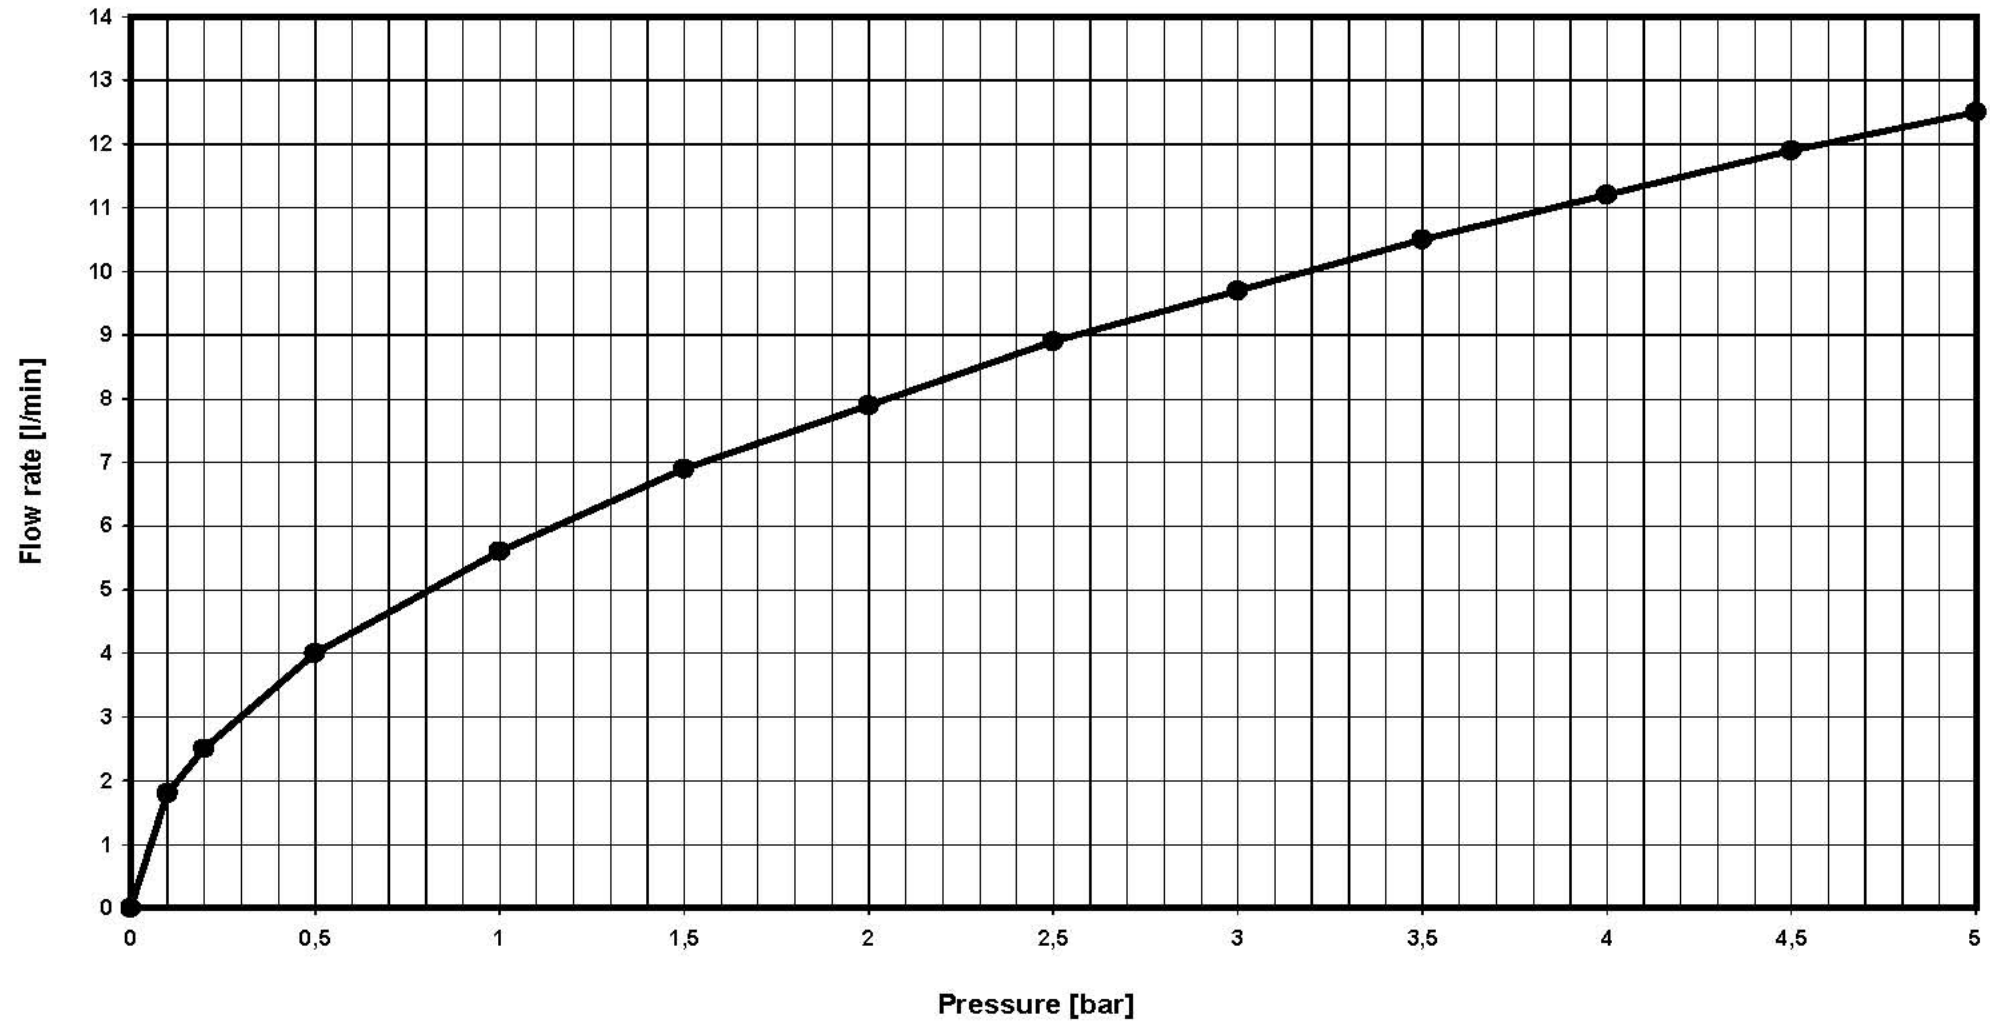

B8989AA
Kitchen pull-down spray

—●— Mixed water - series