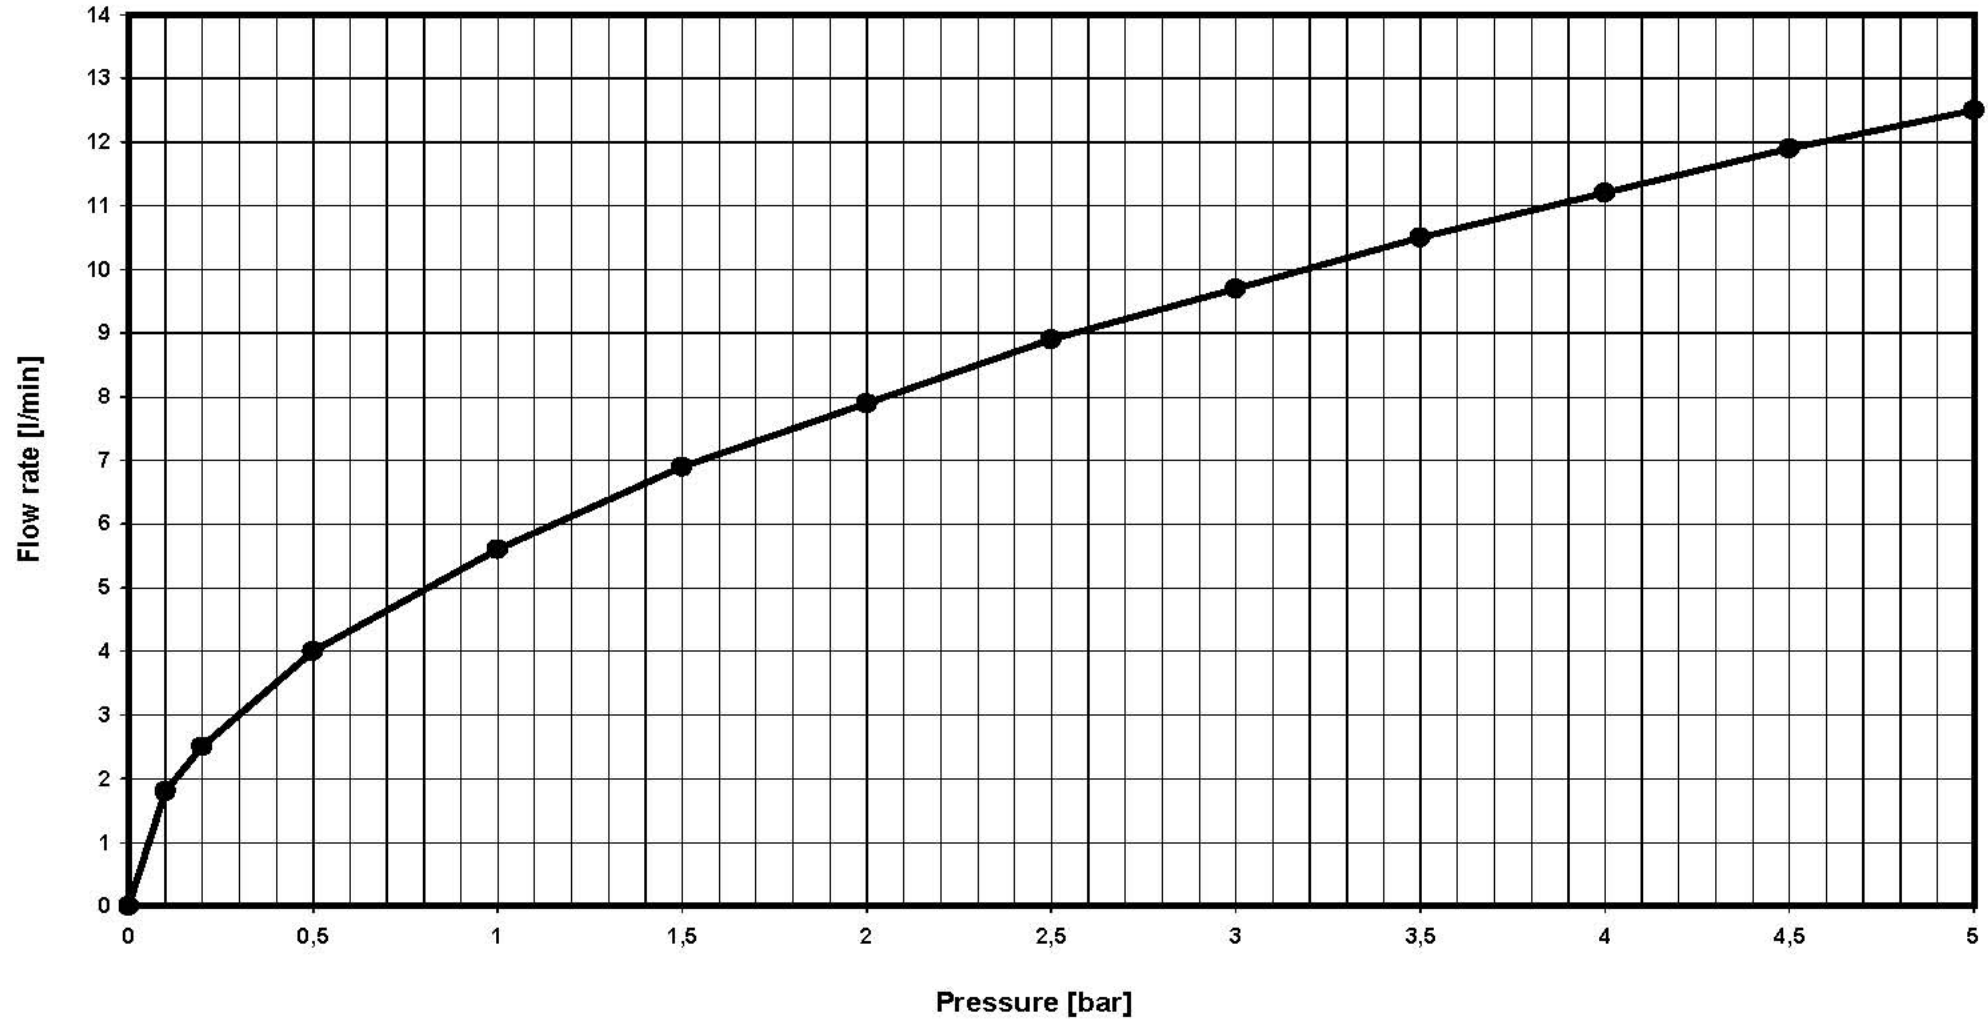

## B8987AA Kitchen pull-out spray

—●— Mixed water - series