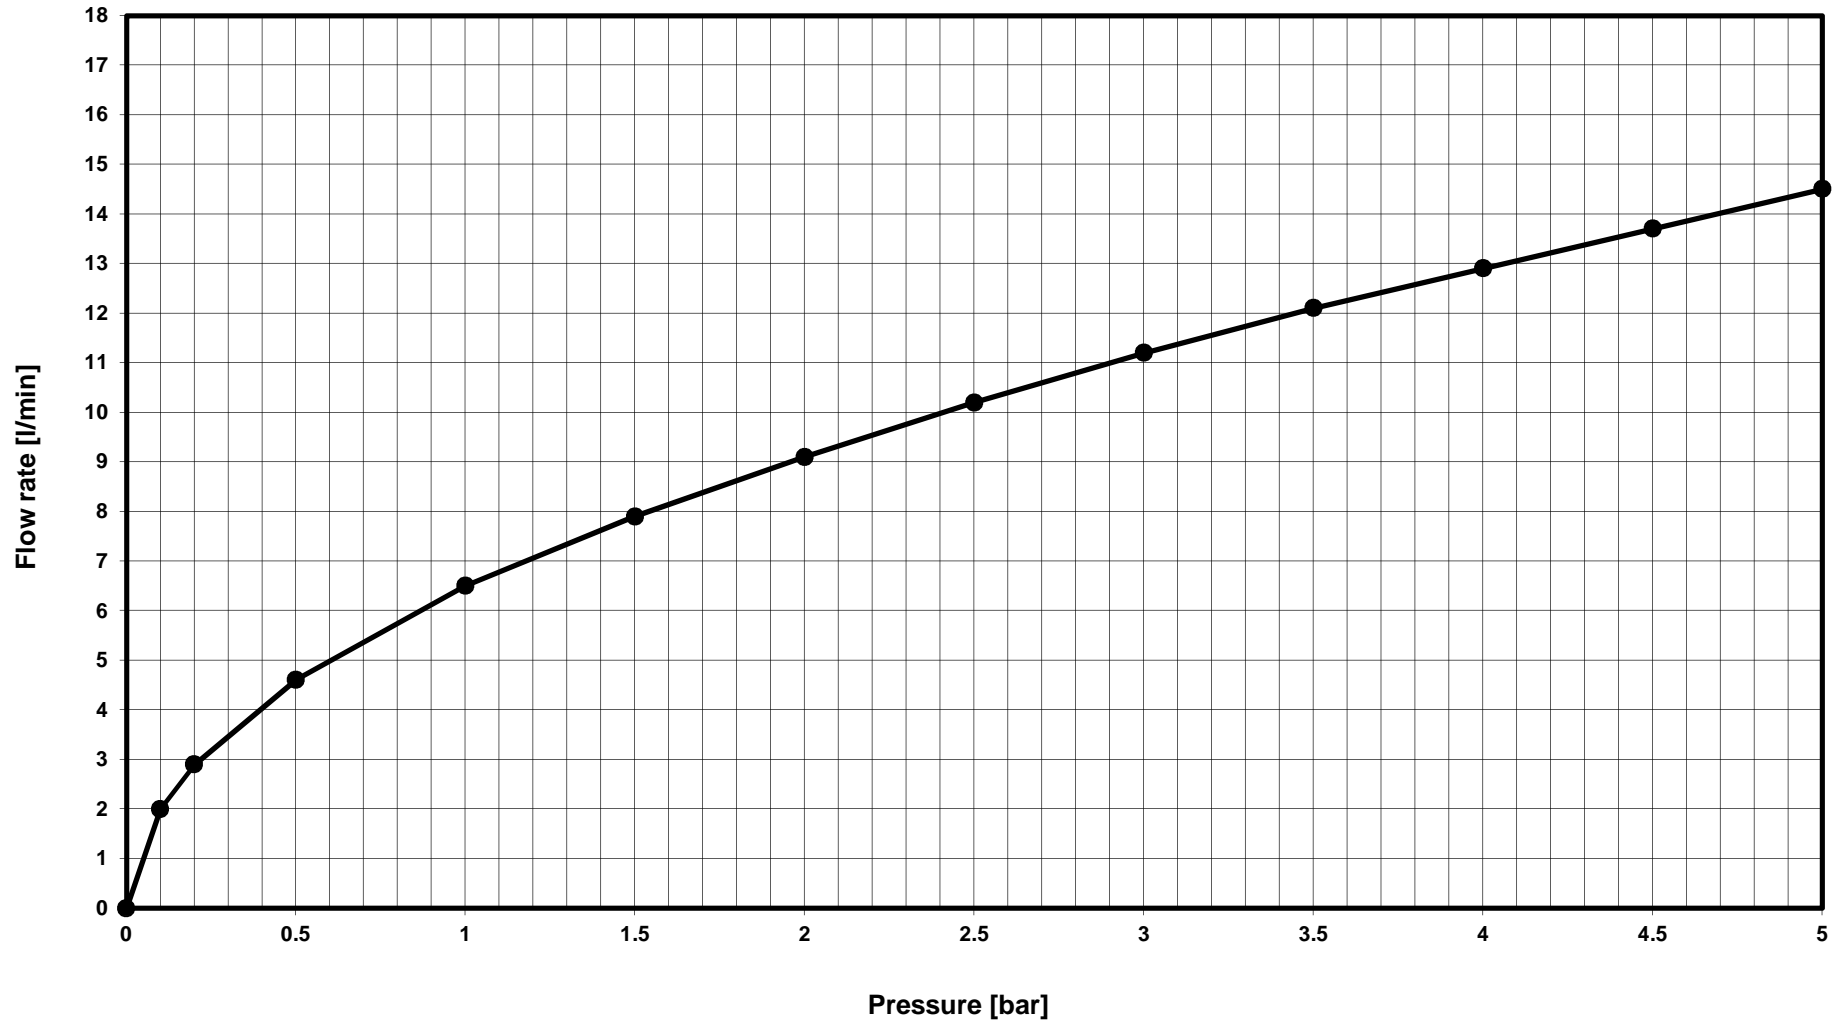

B1727AA
CERAFLEX SNK MXR RMTD TUB.SPT/R200

—●— Mixed water - series