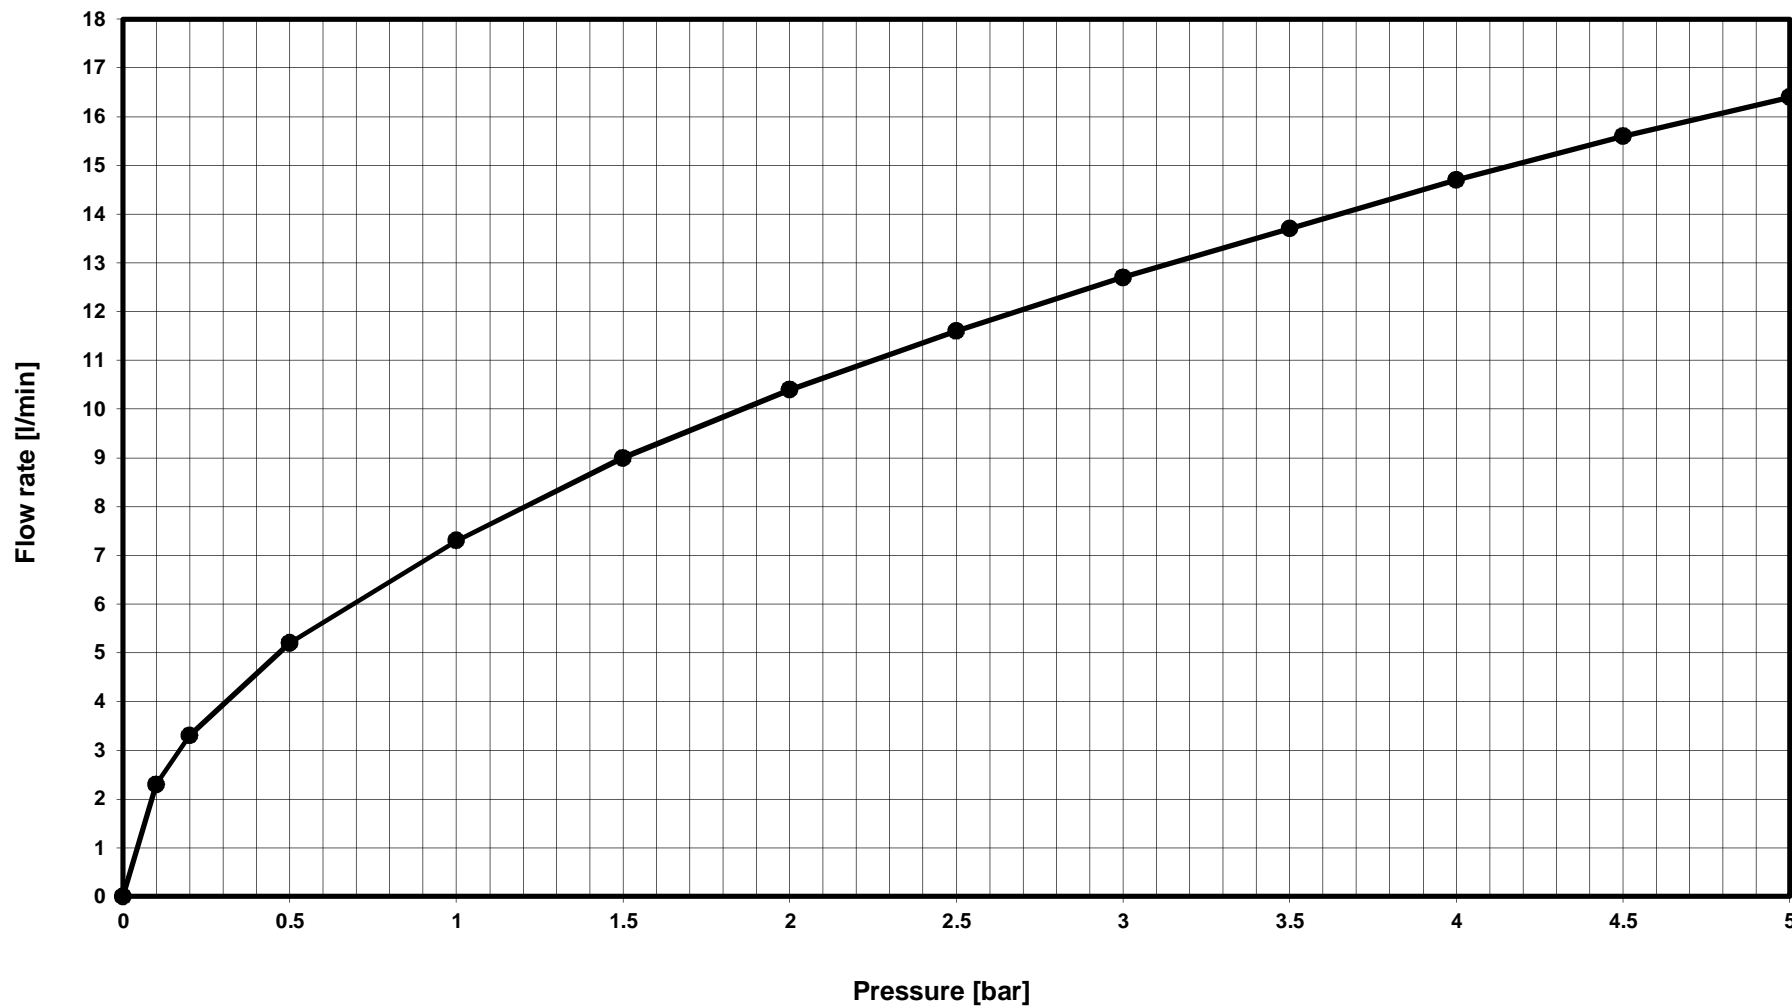

A9015AA_A9016AA Shower

—●— Mixed water - series