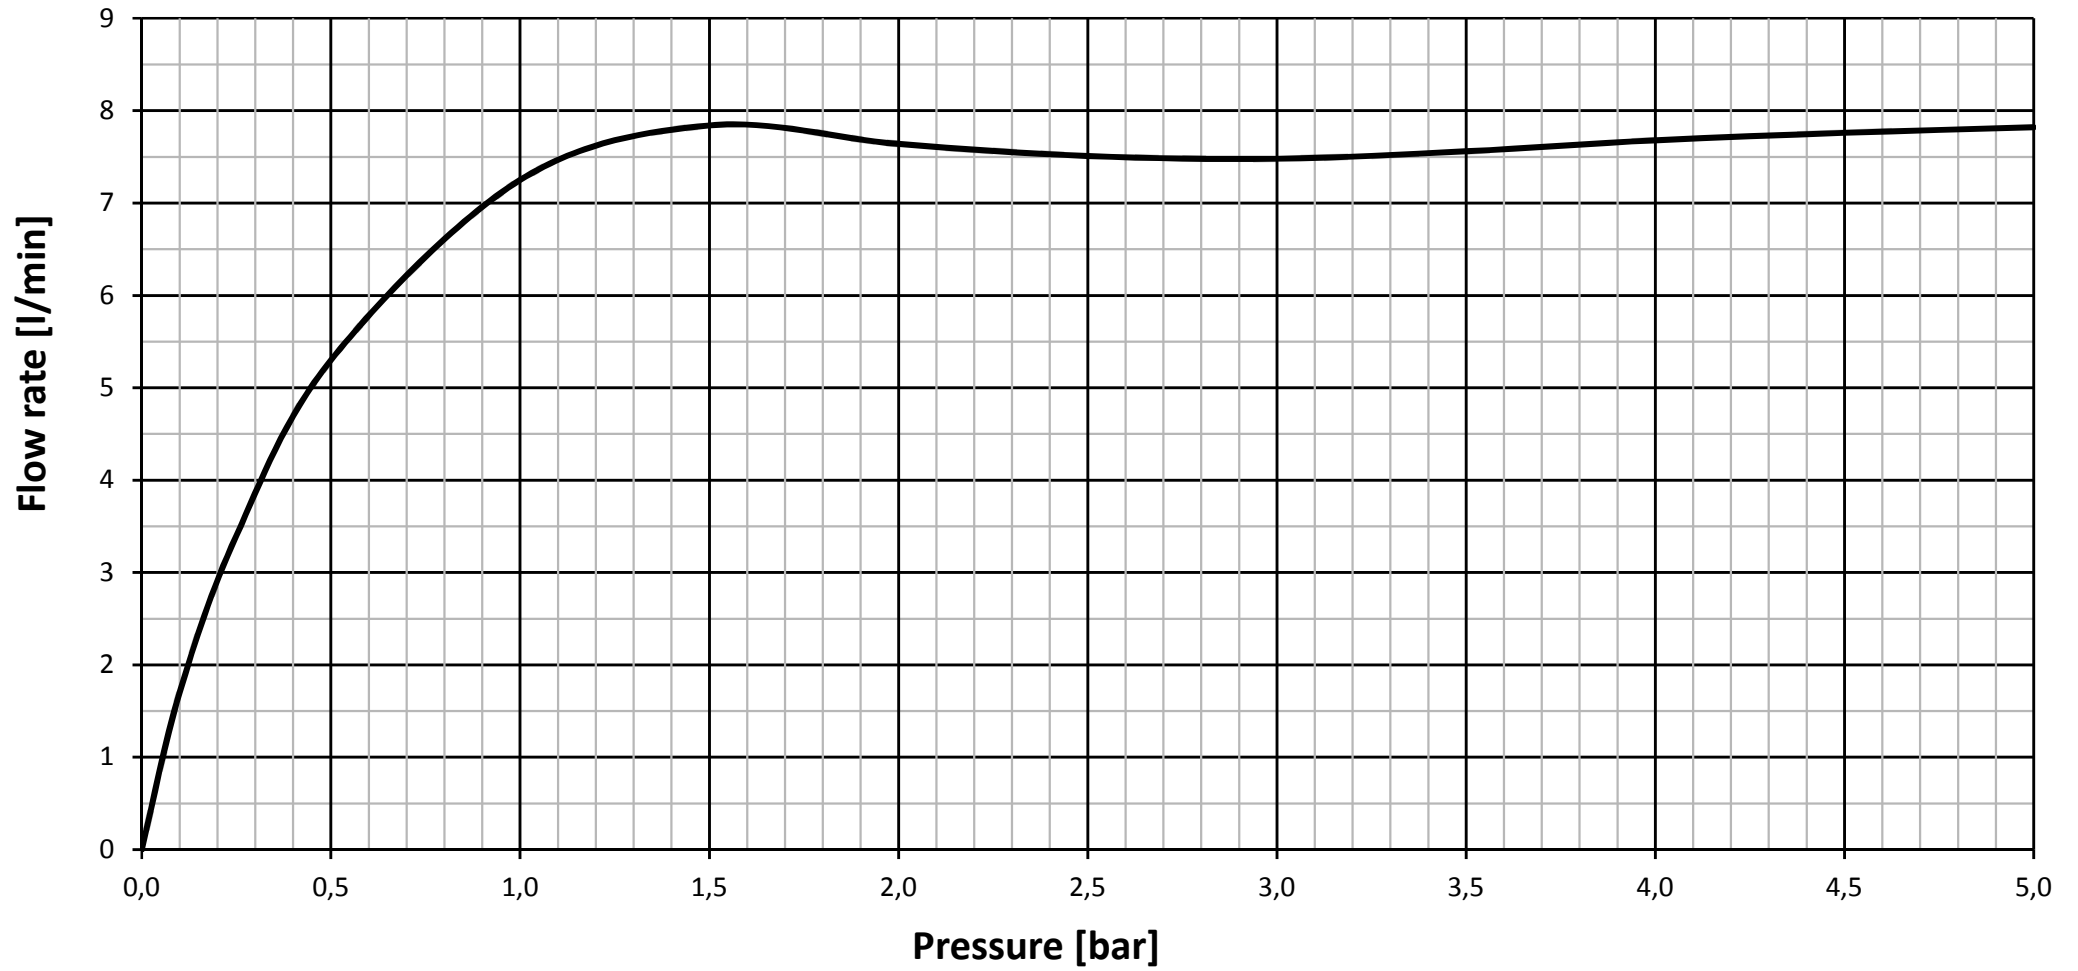

A7236AA - outlet series

— Flow rate in mixed water position