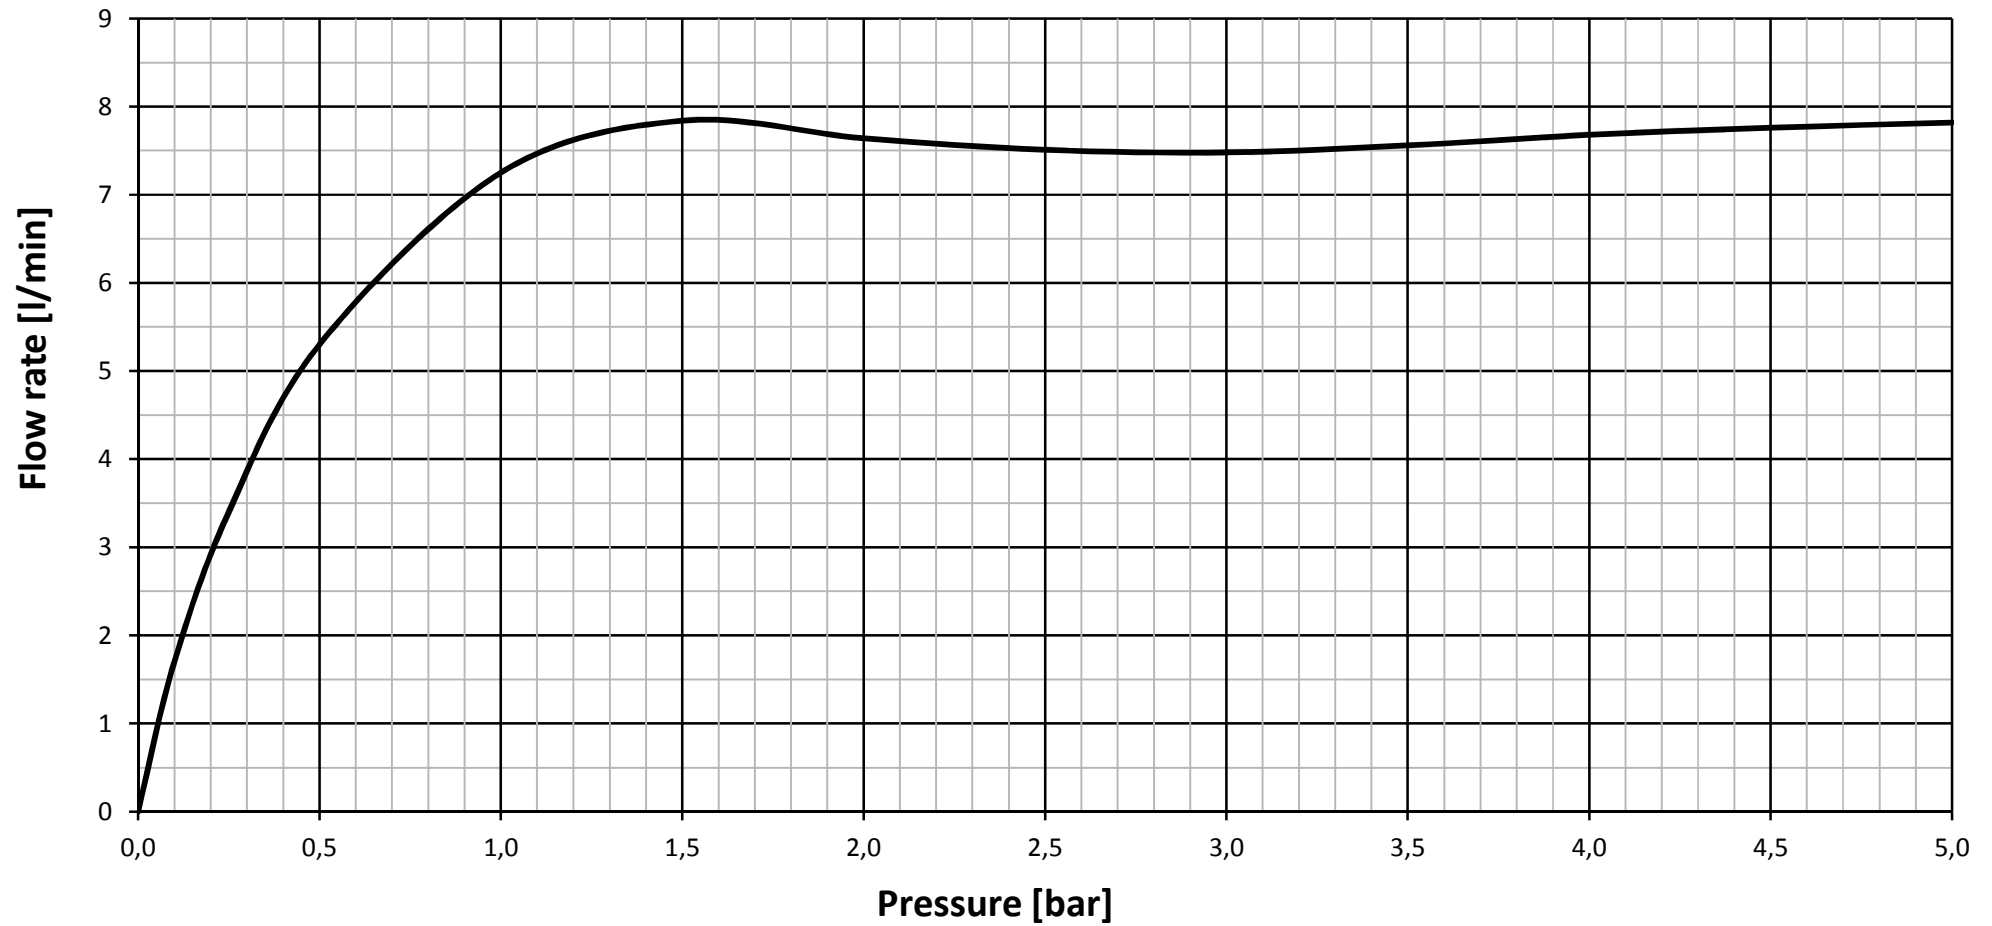

## A7234AA - outlet series

— Flow rate in mixed water position