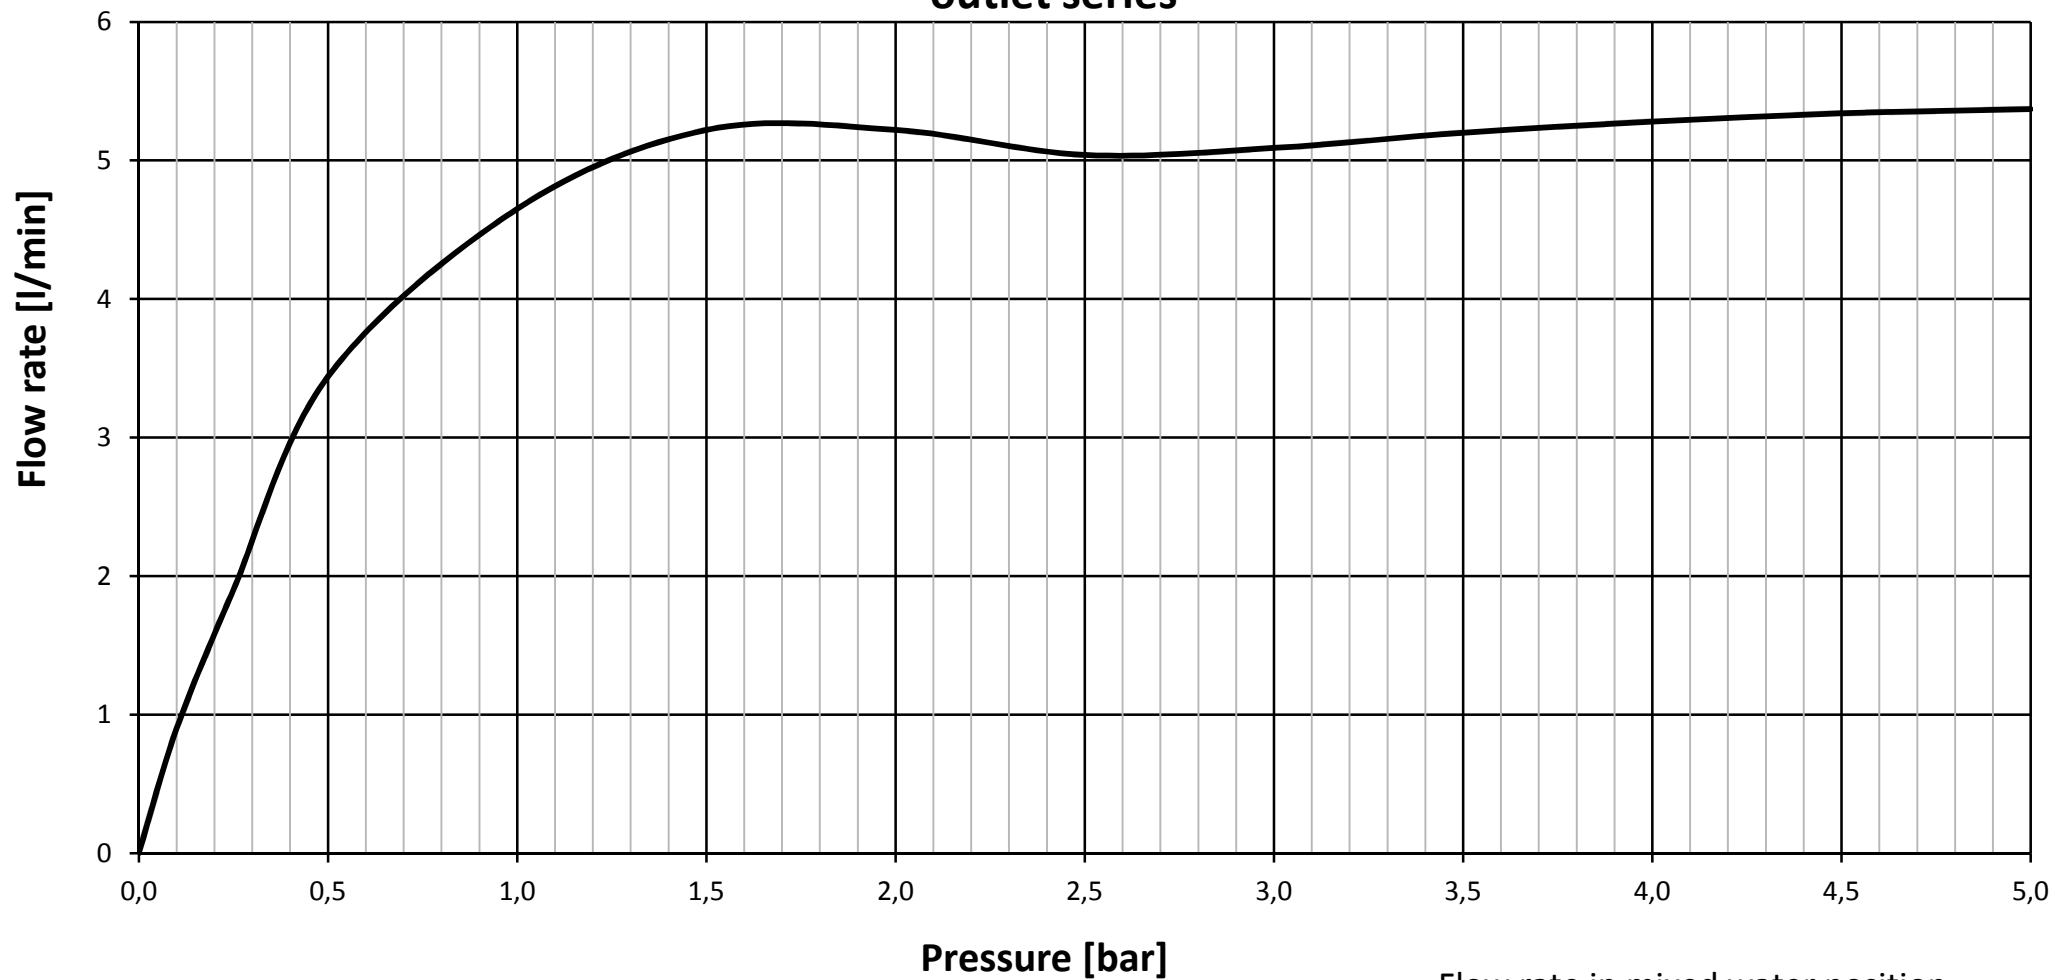

- outlet series

— Flow rate in mixed water position