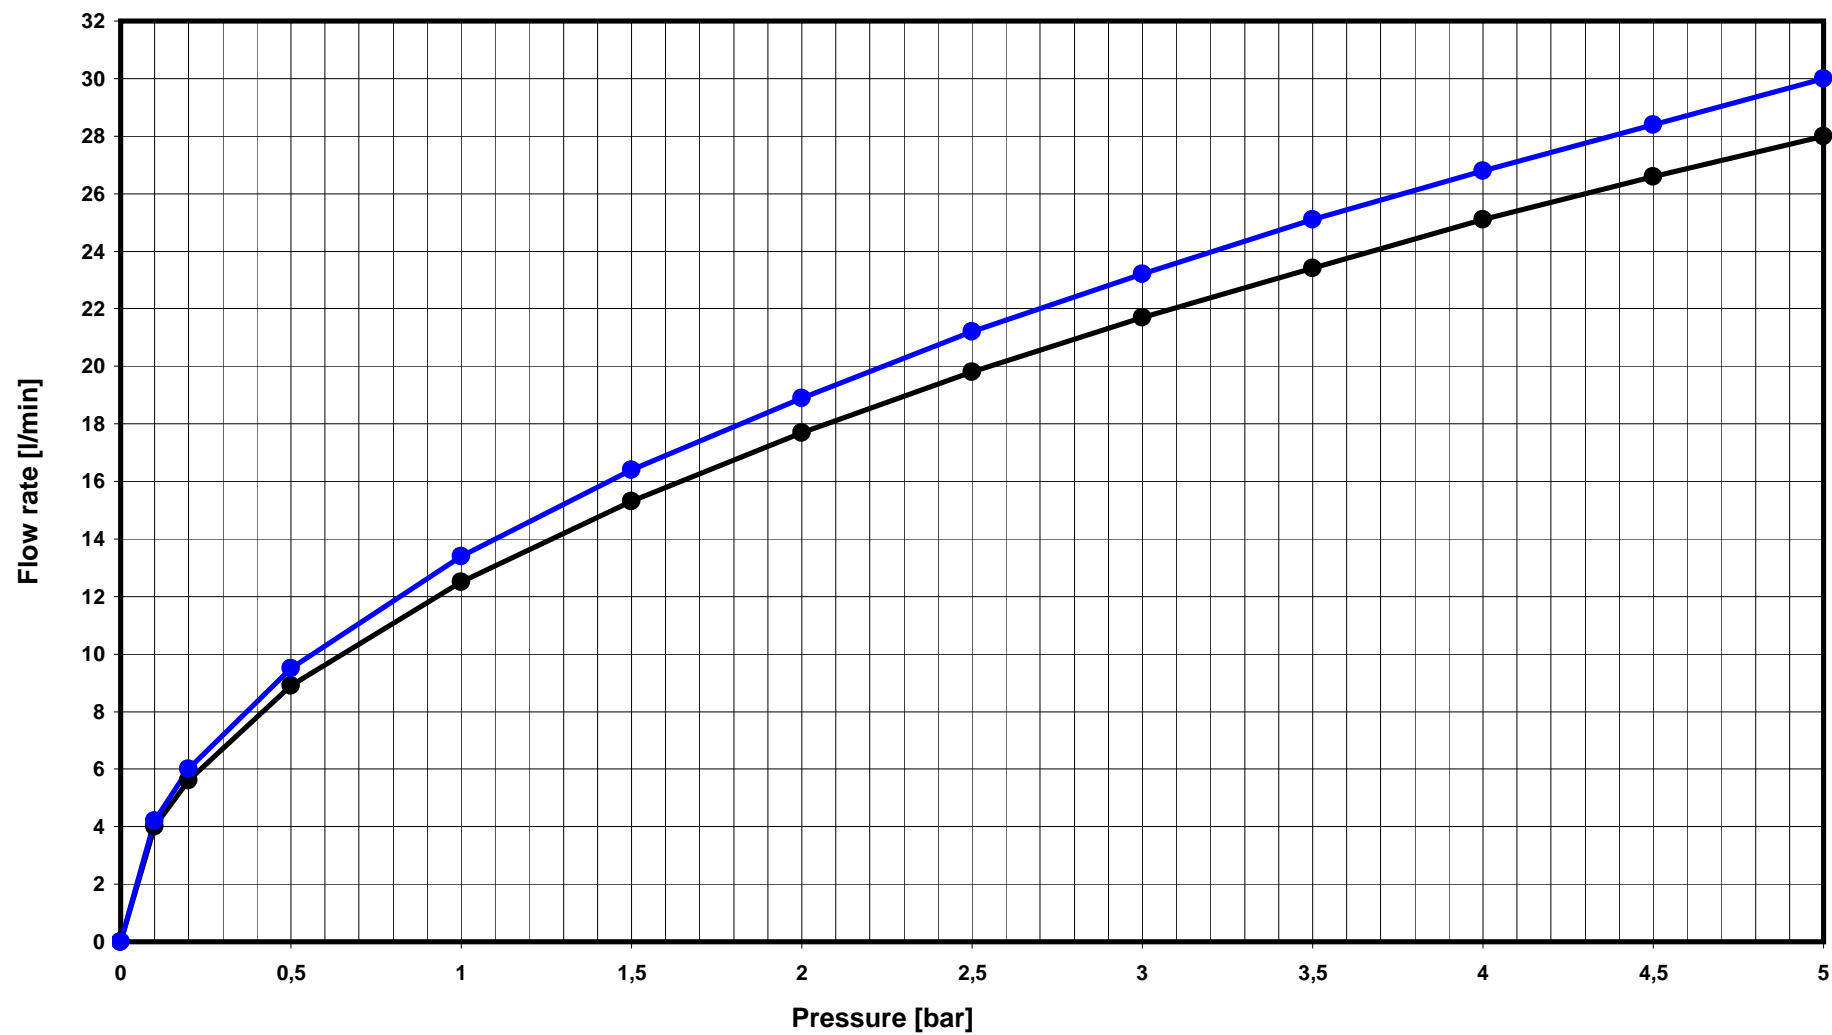

# A6346

● Mixed water - Bath series      ● Mixed water - Shower series