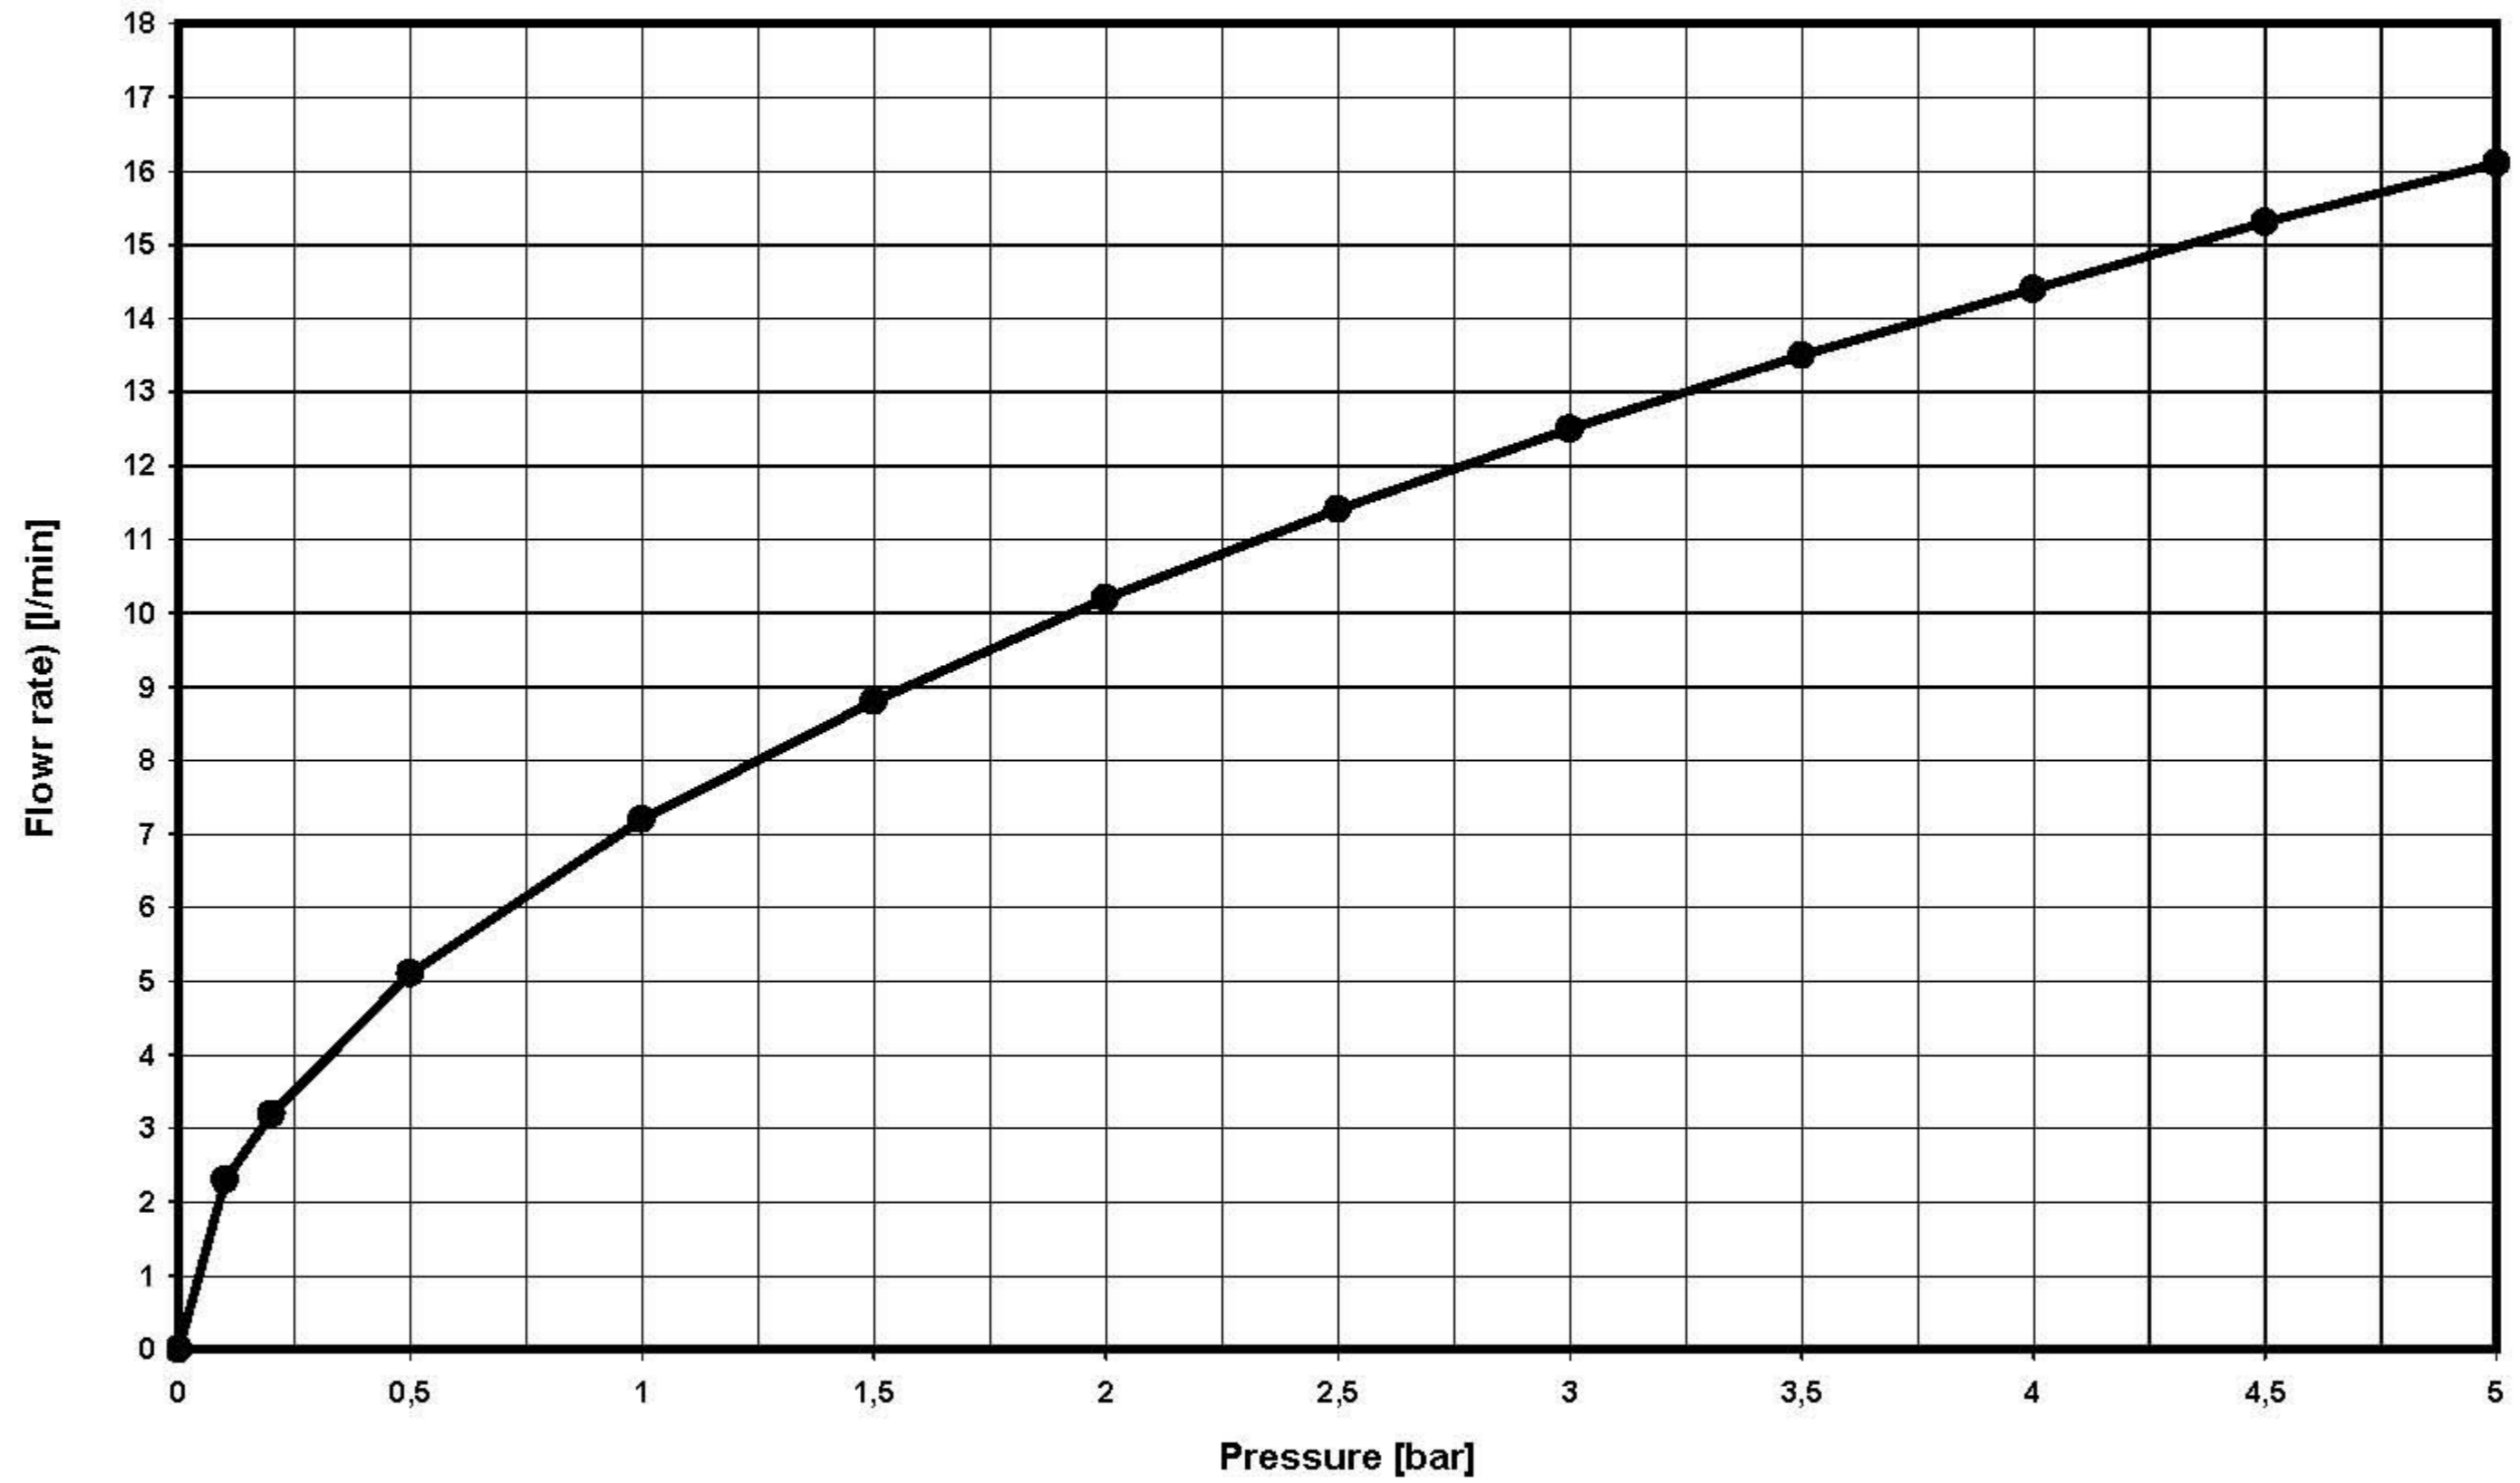

**A4594AA, A4595AA;A4653AA;A4761AA;
A4600AA; Attitude WT**

—●— Mixed water - series