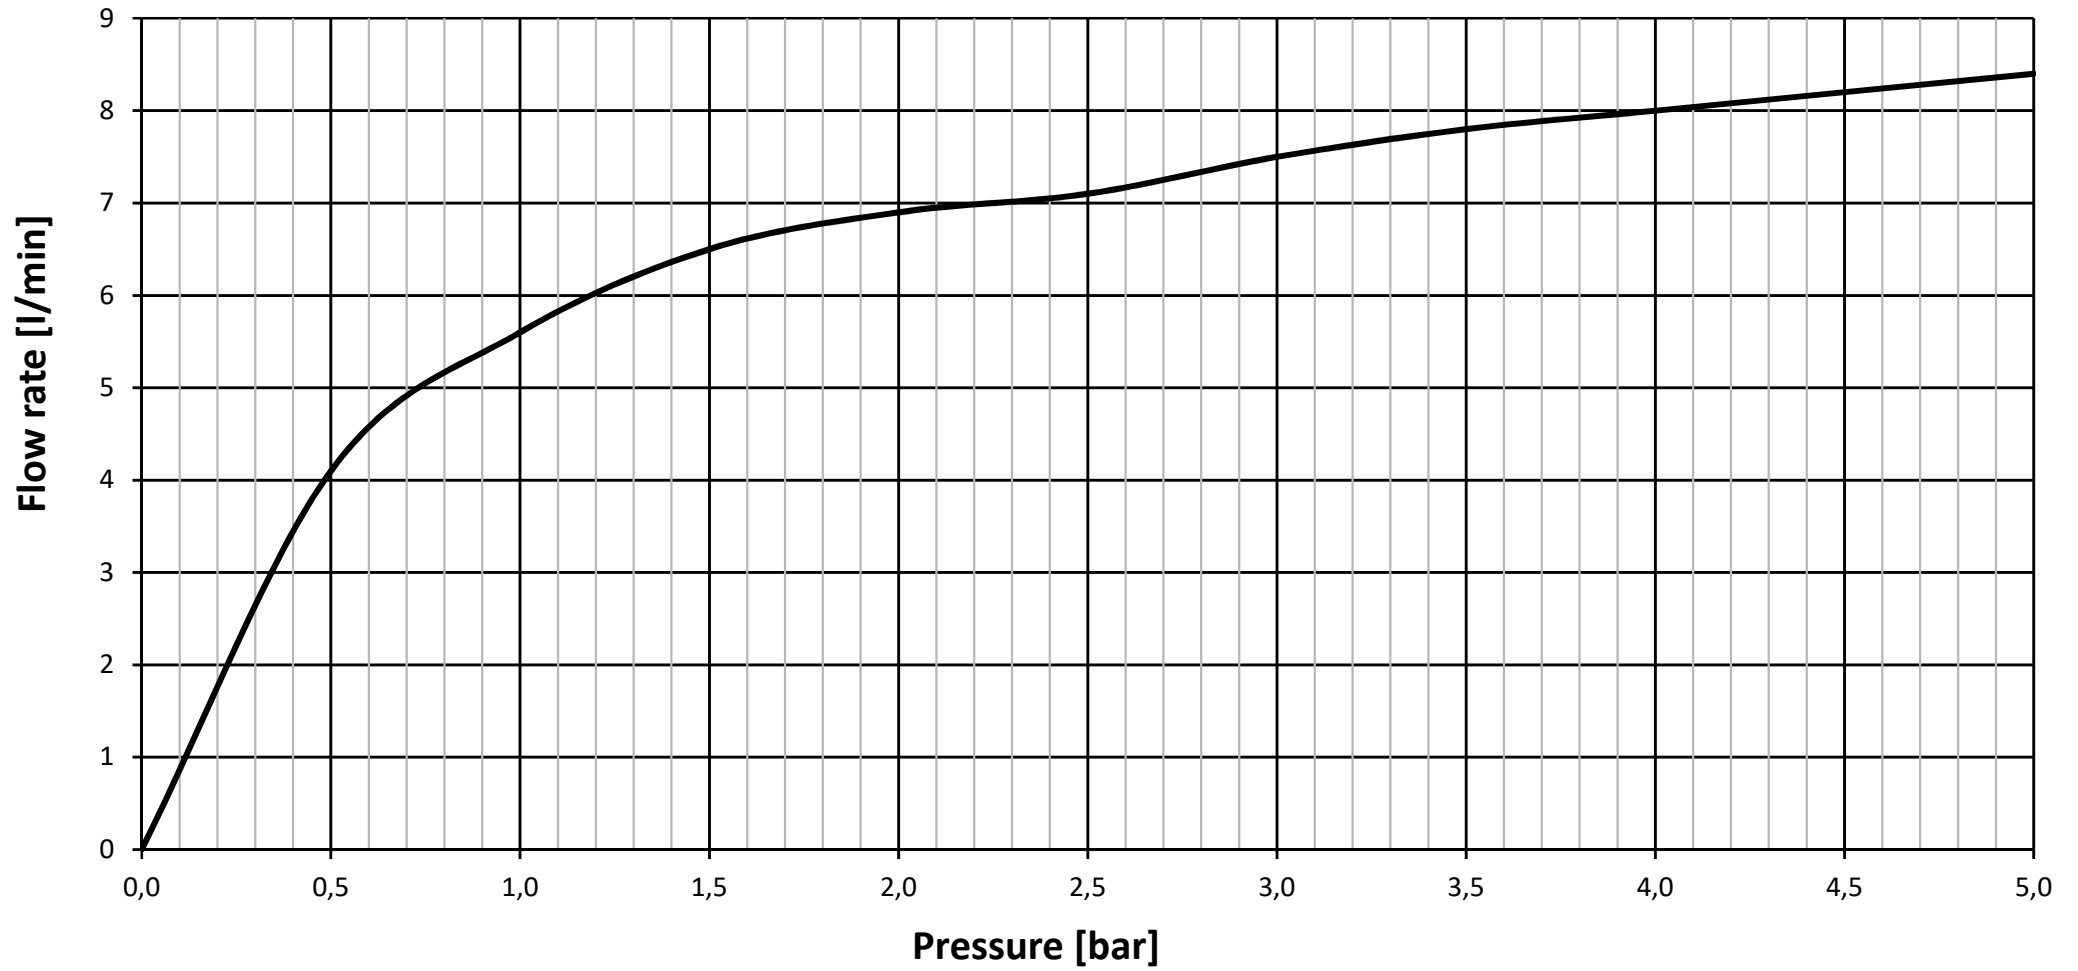

BD580XX - outlet series

— Flow rate in mixed water position