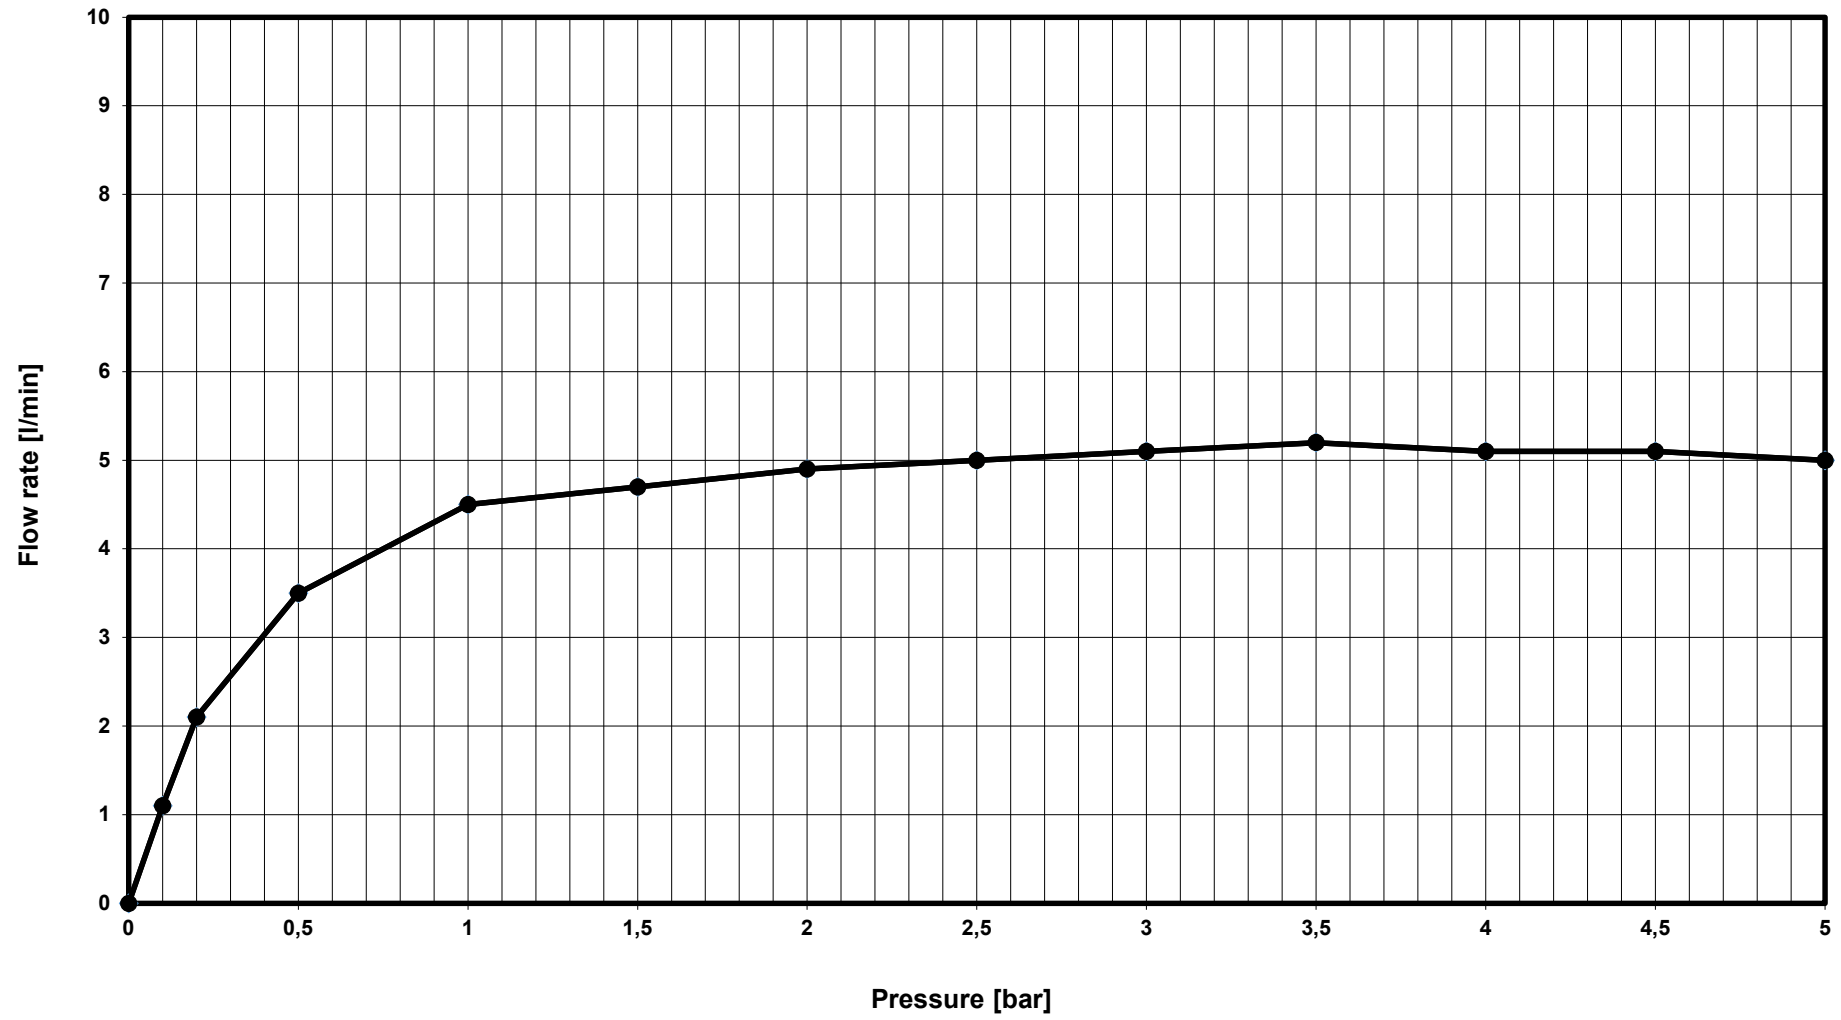

Ideal Standard

### BD077AA CERABASE BSN MXR H80 CHR CLICK PUW 5LPM

—●— Mixed water - series  
—●— Mixed water - series