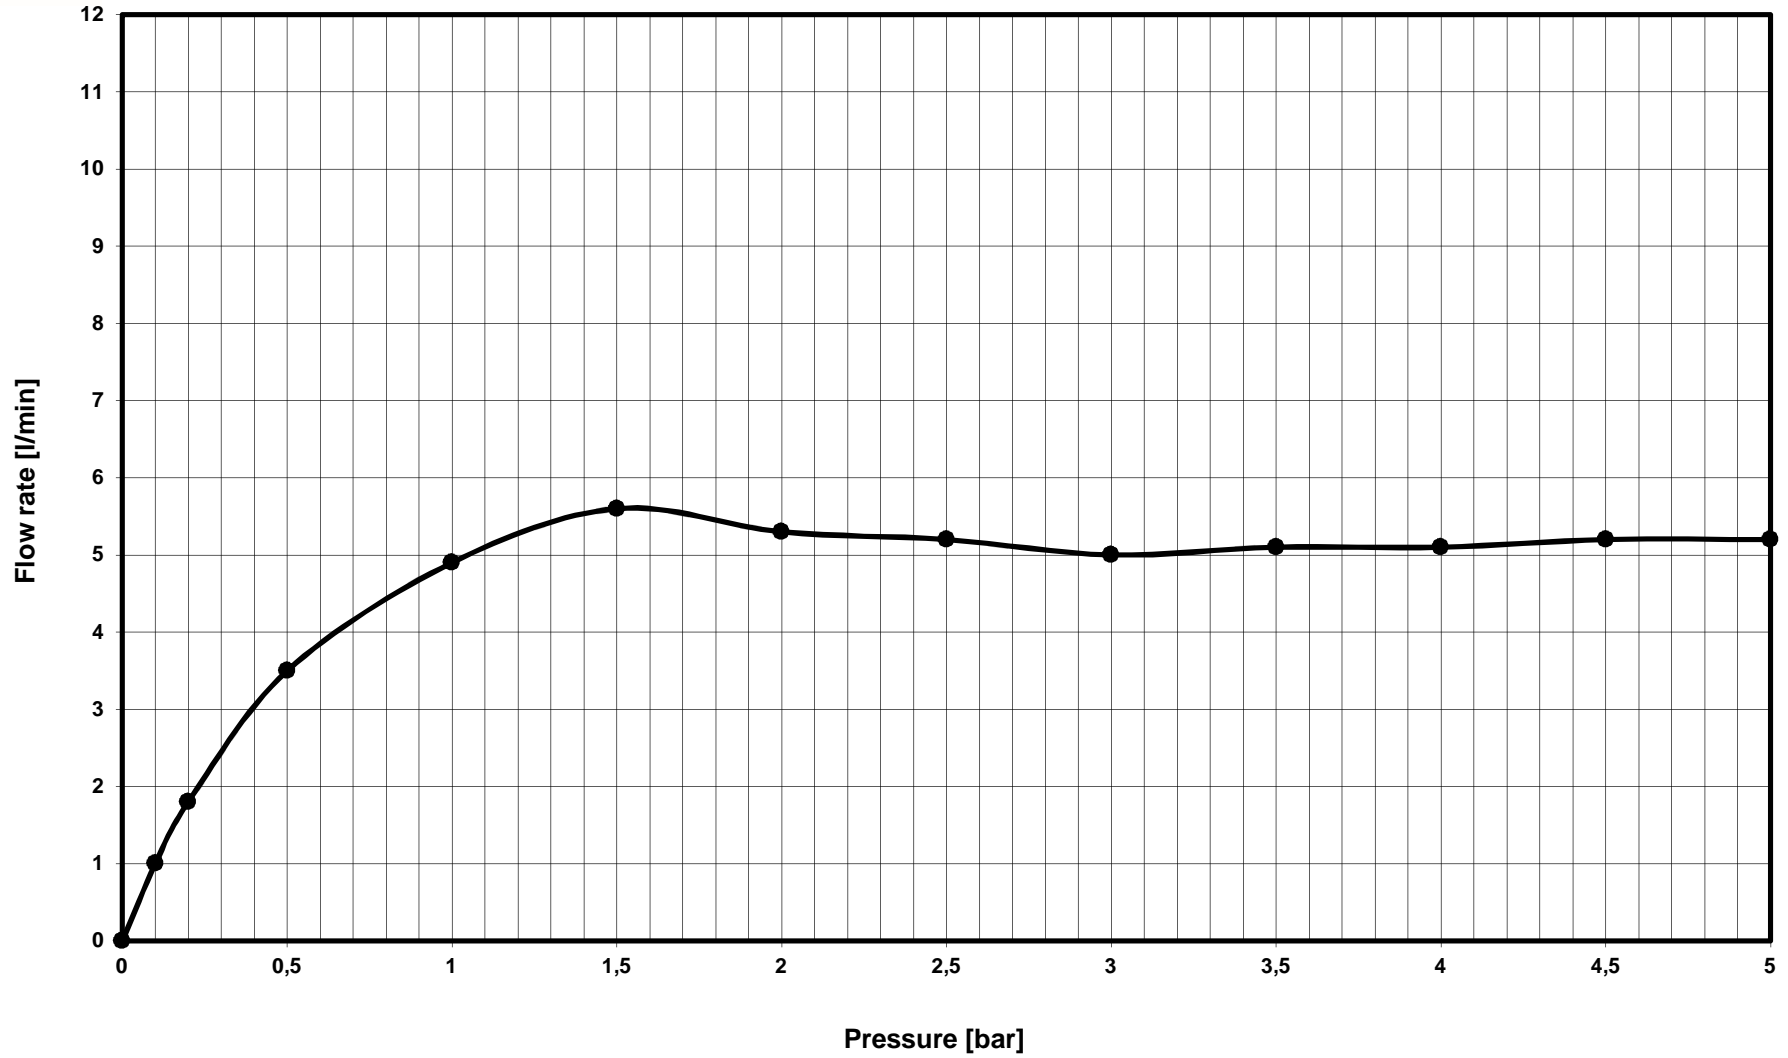

Ideal Standard

BC852AA JOY BSN MXR 5L NO PUW CHR REDBL

—●— Mixed water - series