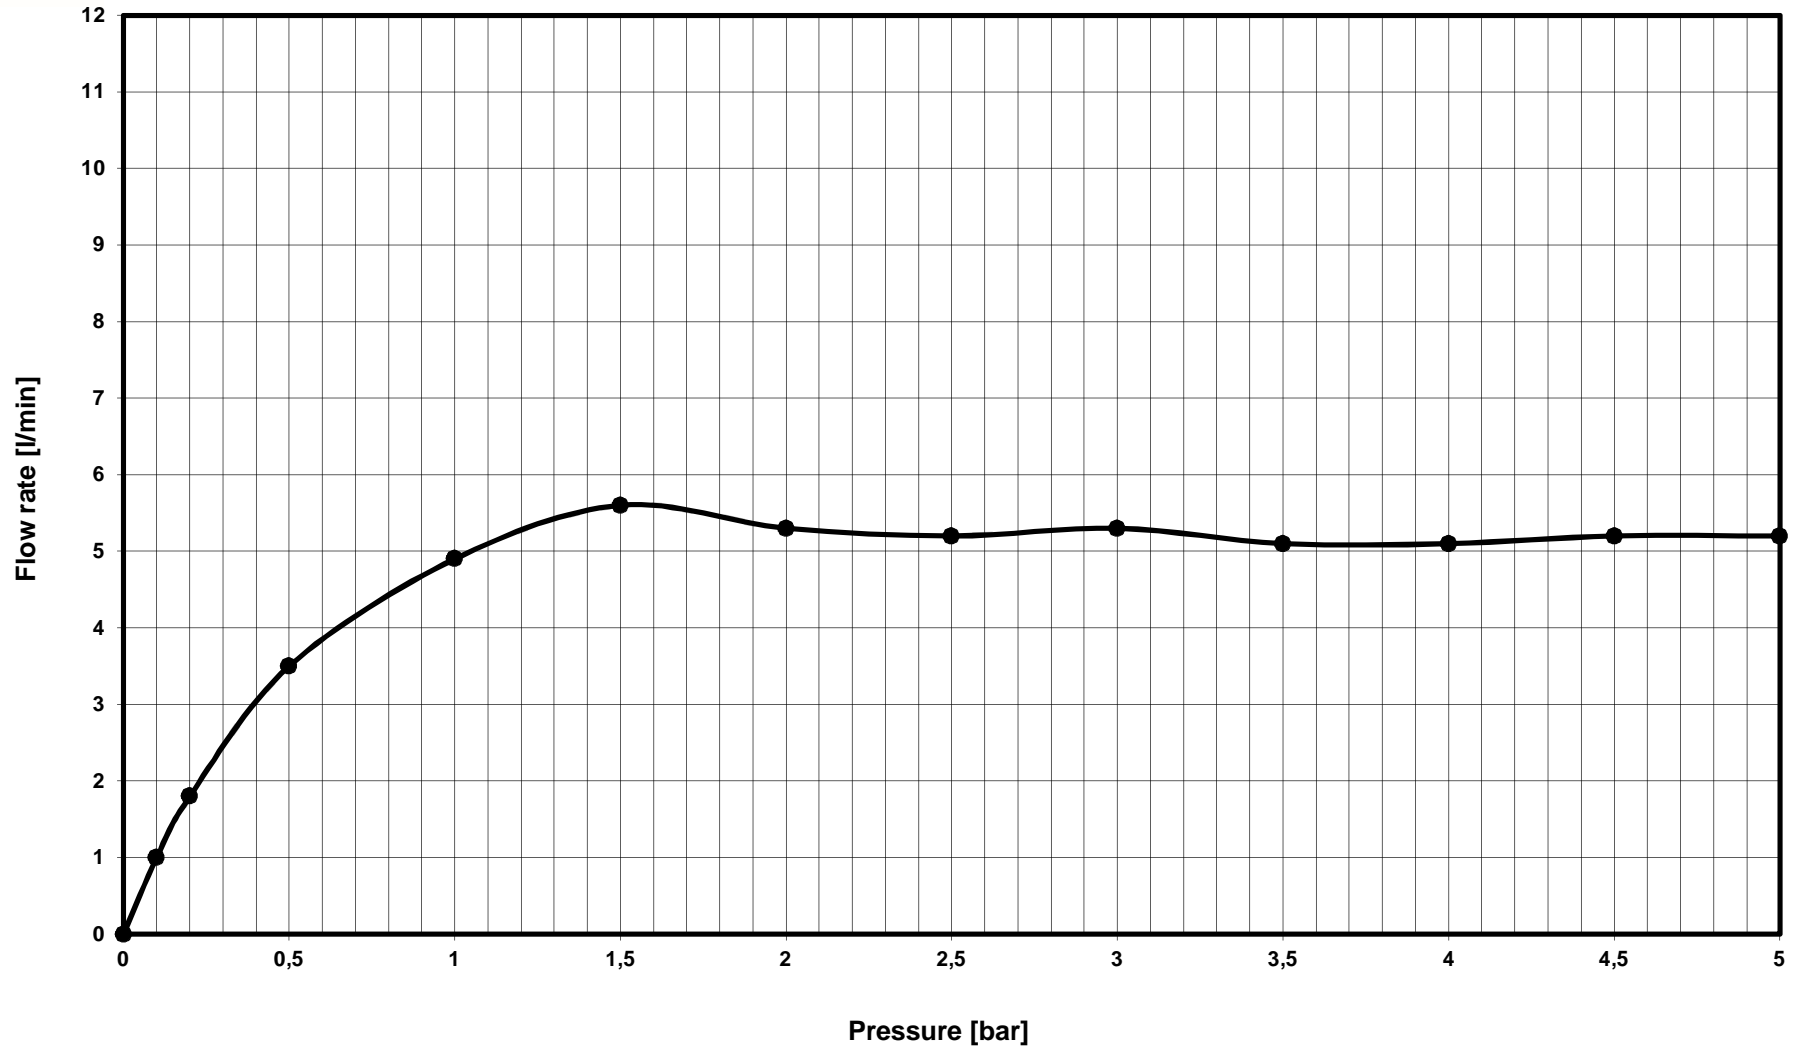

Ideal Standard

BC782AA JOY VSL MXR RMTD 5L NO PUW CHR

—●— Mixed water - series