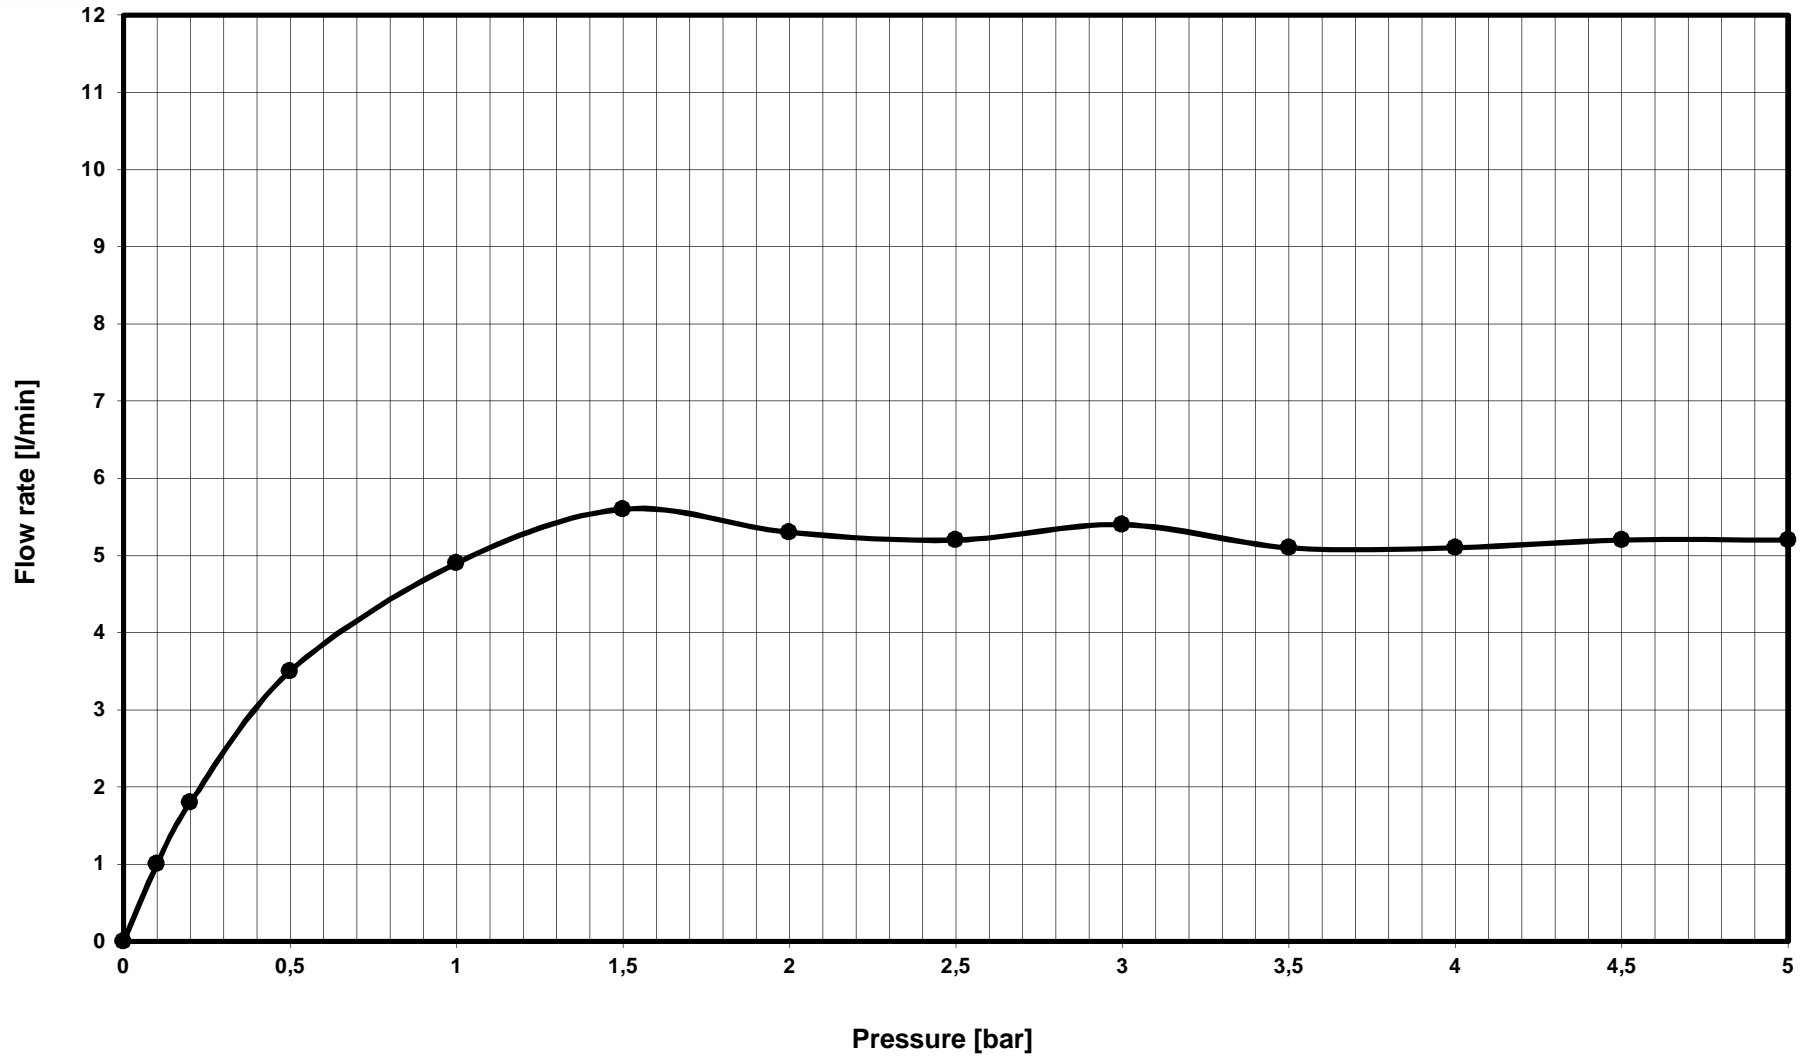

Ideal Standard

# BC781AA JOY VESSEL MXR R-MTD 5L PUW/M CHR

—●— Mixed water - series