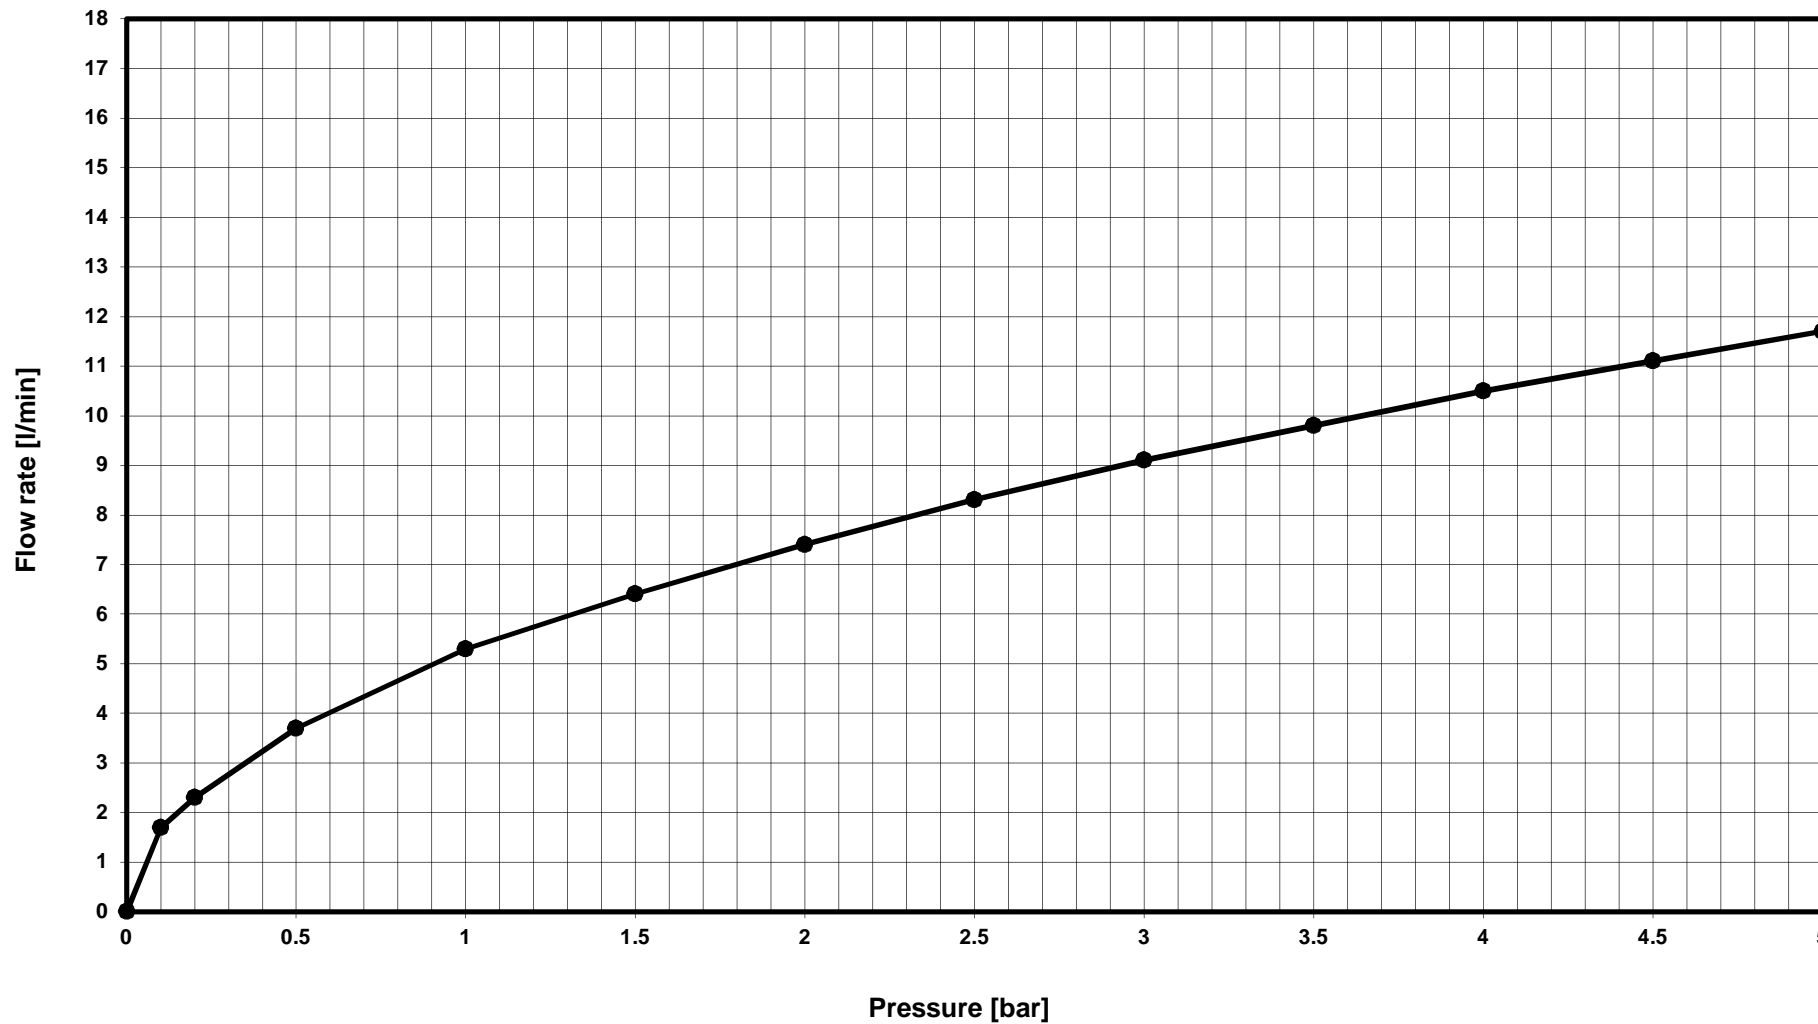

# BC294AA - CLOOK SNK MXR RMTD P/O HS/1F BLUE-ST.

Ideal Standard

—●— Mixed water - series