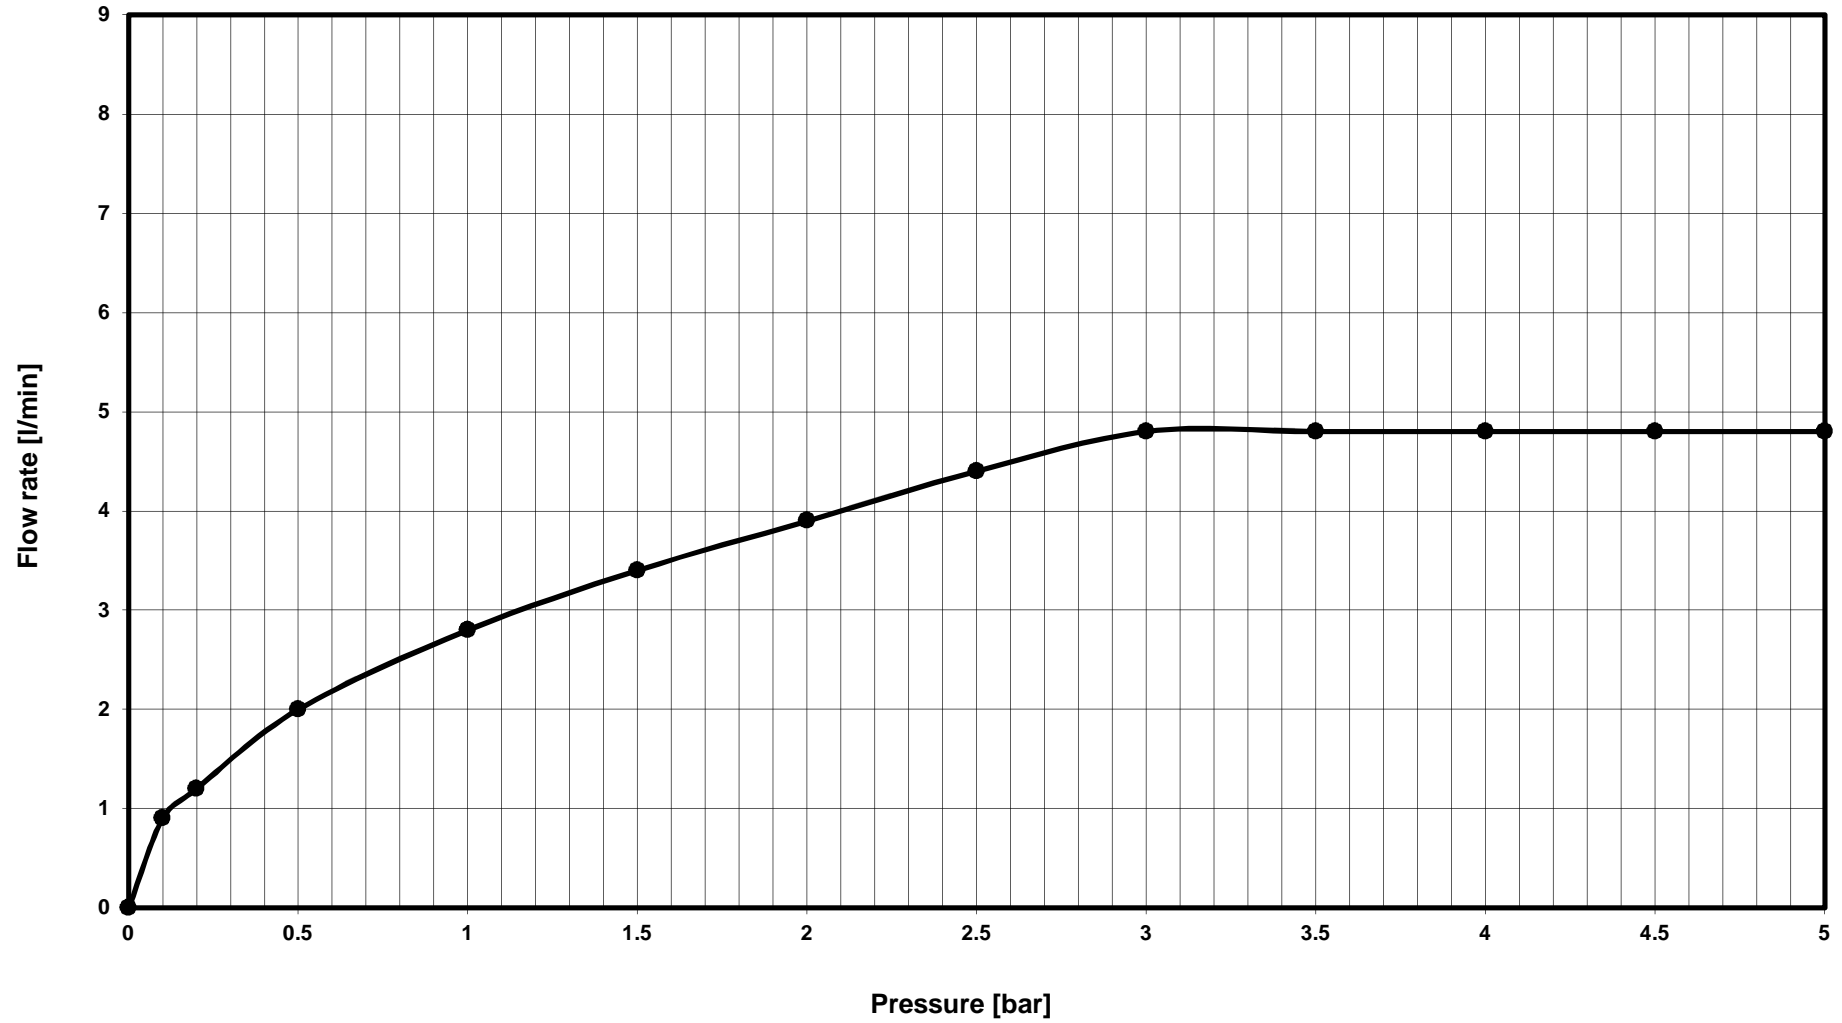

Ideal Standard

BC269AA CERALINE BSN MXR RMTD VSL 5LPM MENA

—●— Mixed water - series