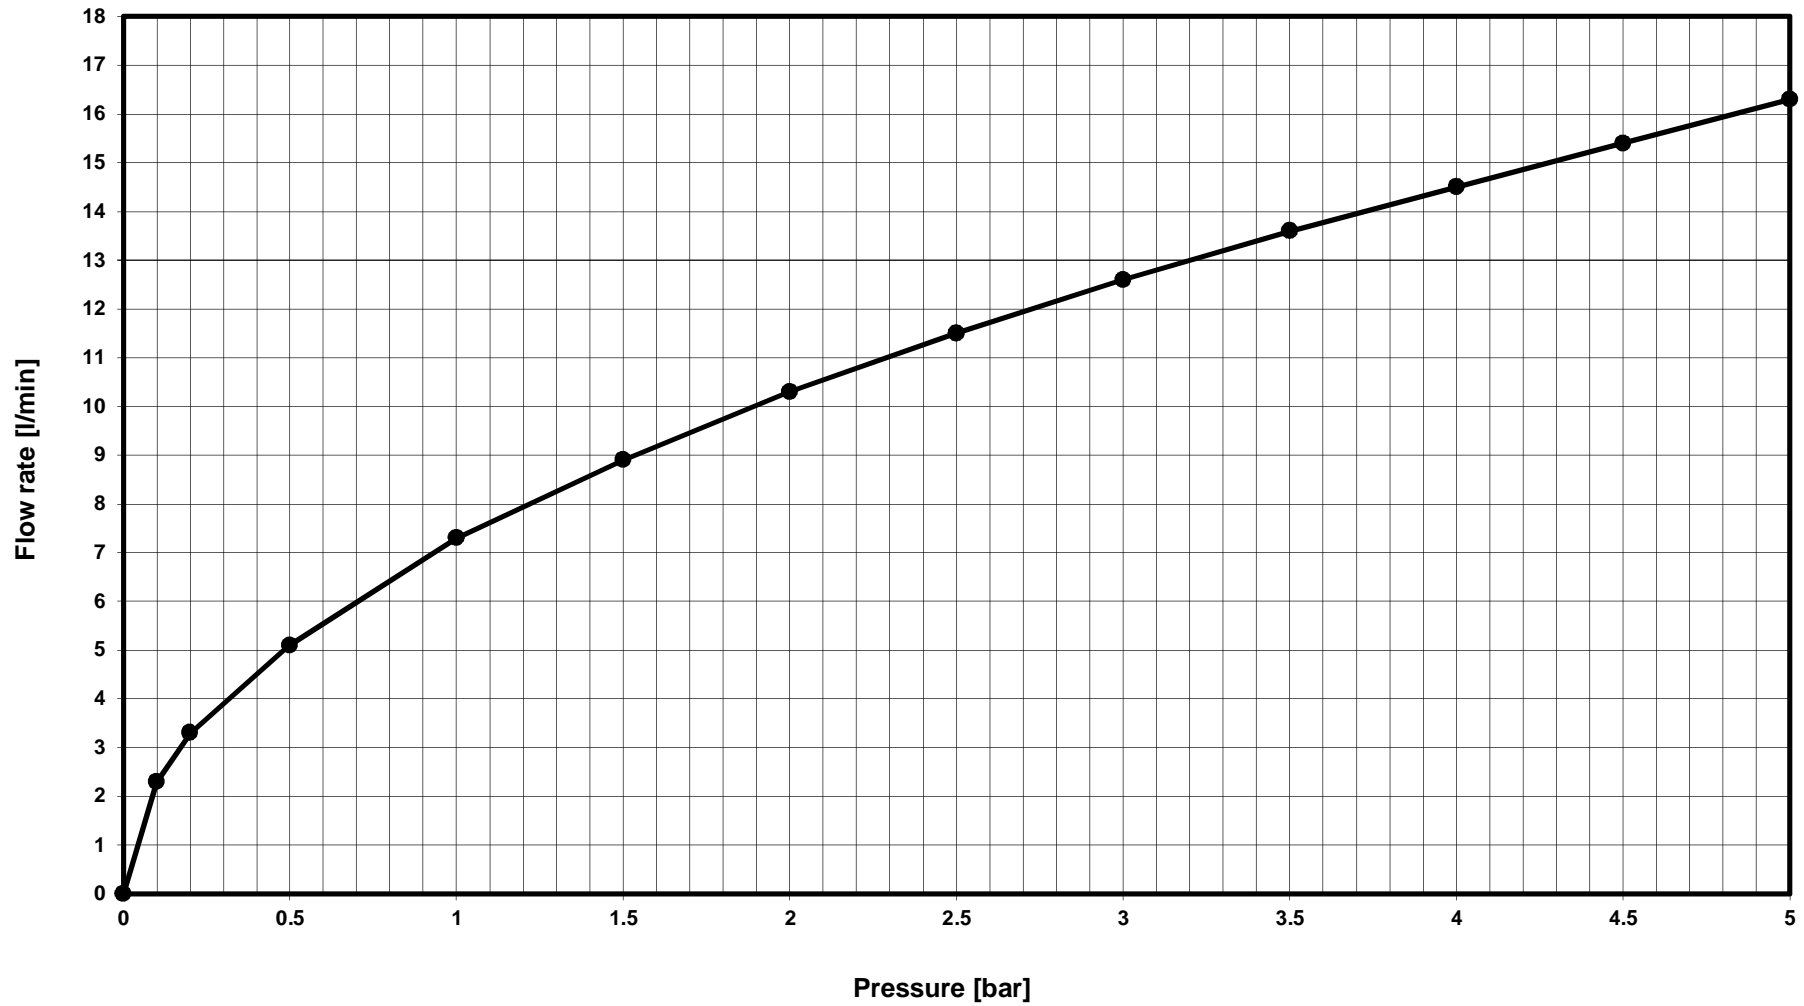

Ideal Standard

BC137AA CERAFLEX SNK MXR RMTD HIGH SPT/SLDR MED

—●— Mixed water - series