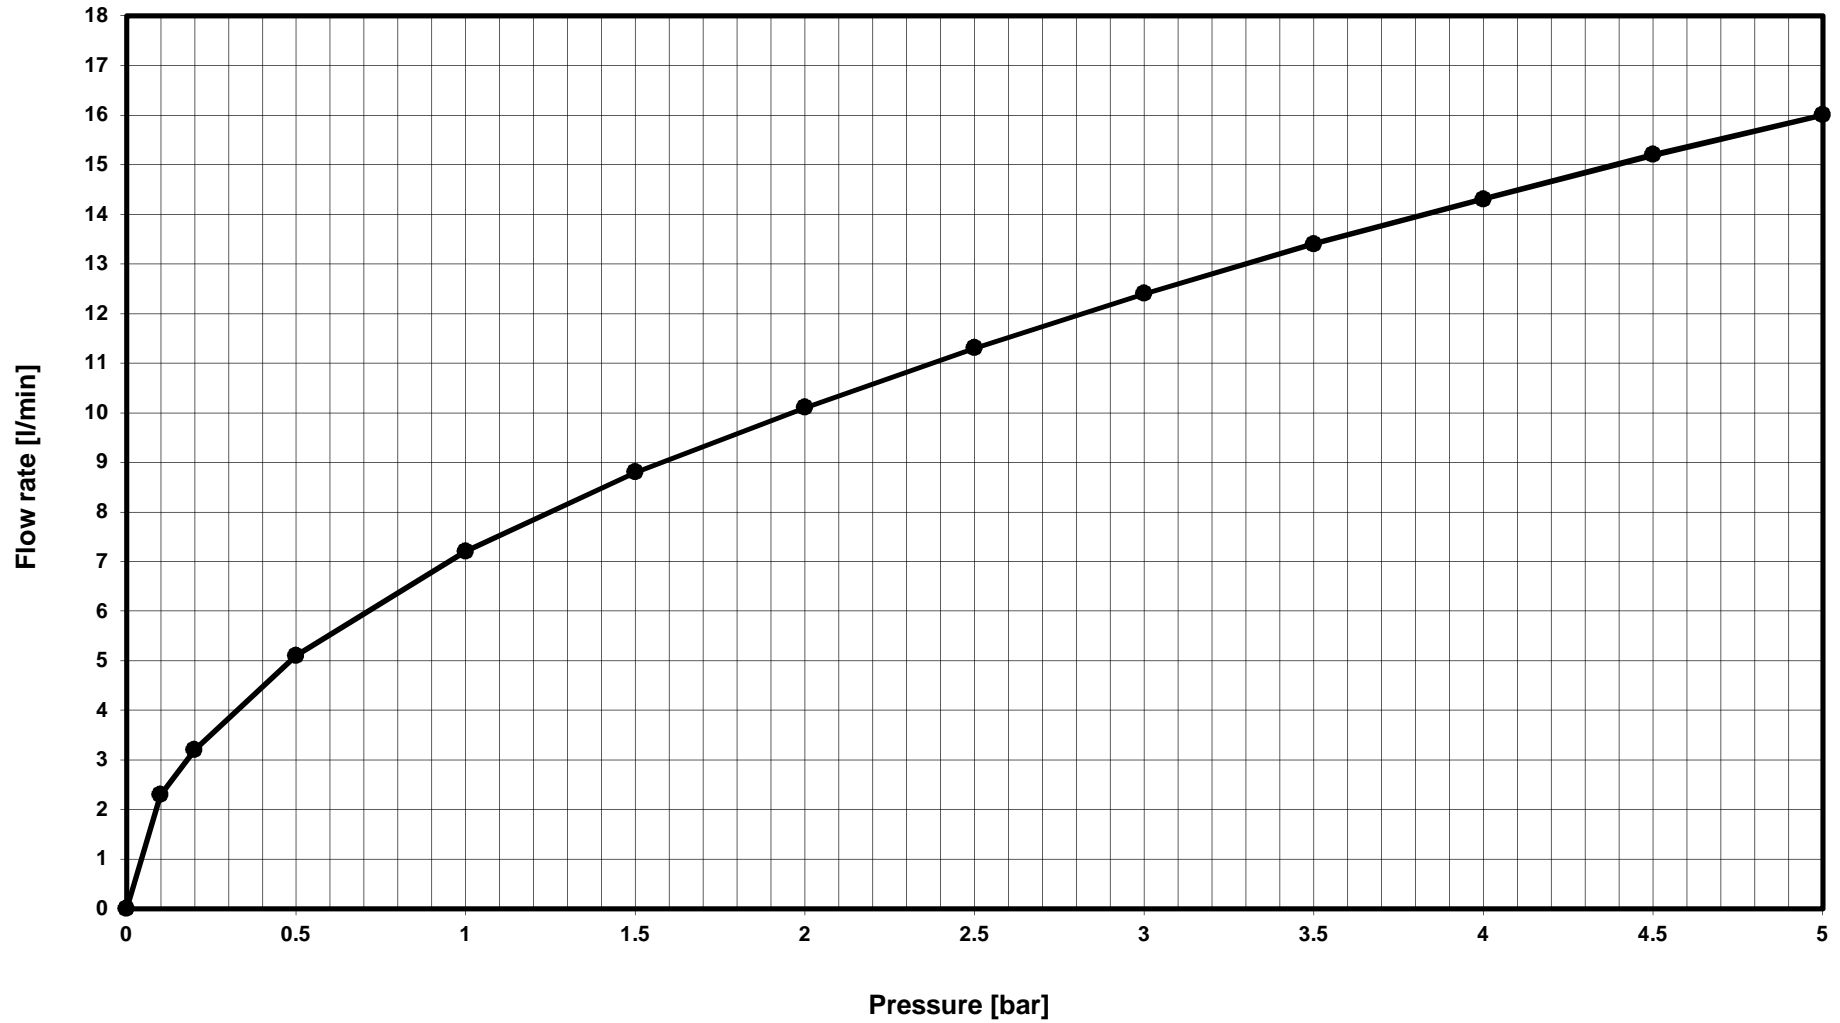

Ideal Standard

# BC135AA CERAFLEX SNK MXR RMTD HIGH SPT/SLDR

—●— Mixed water - series