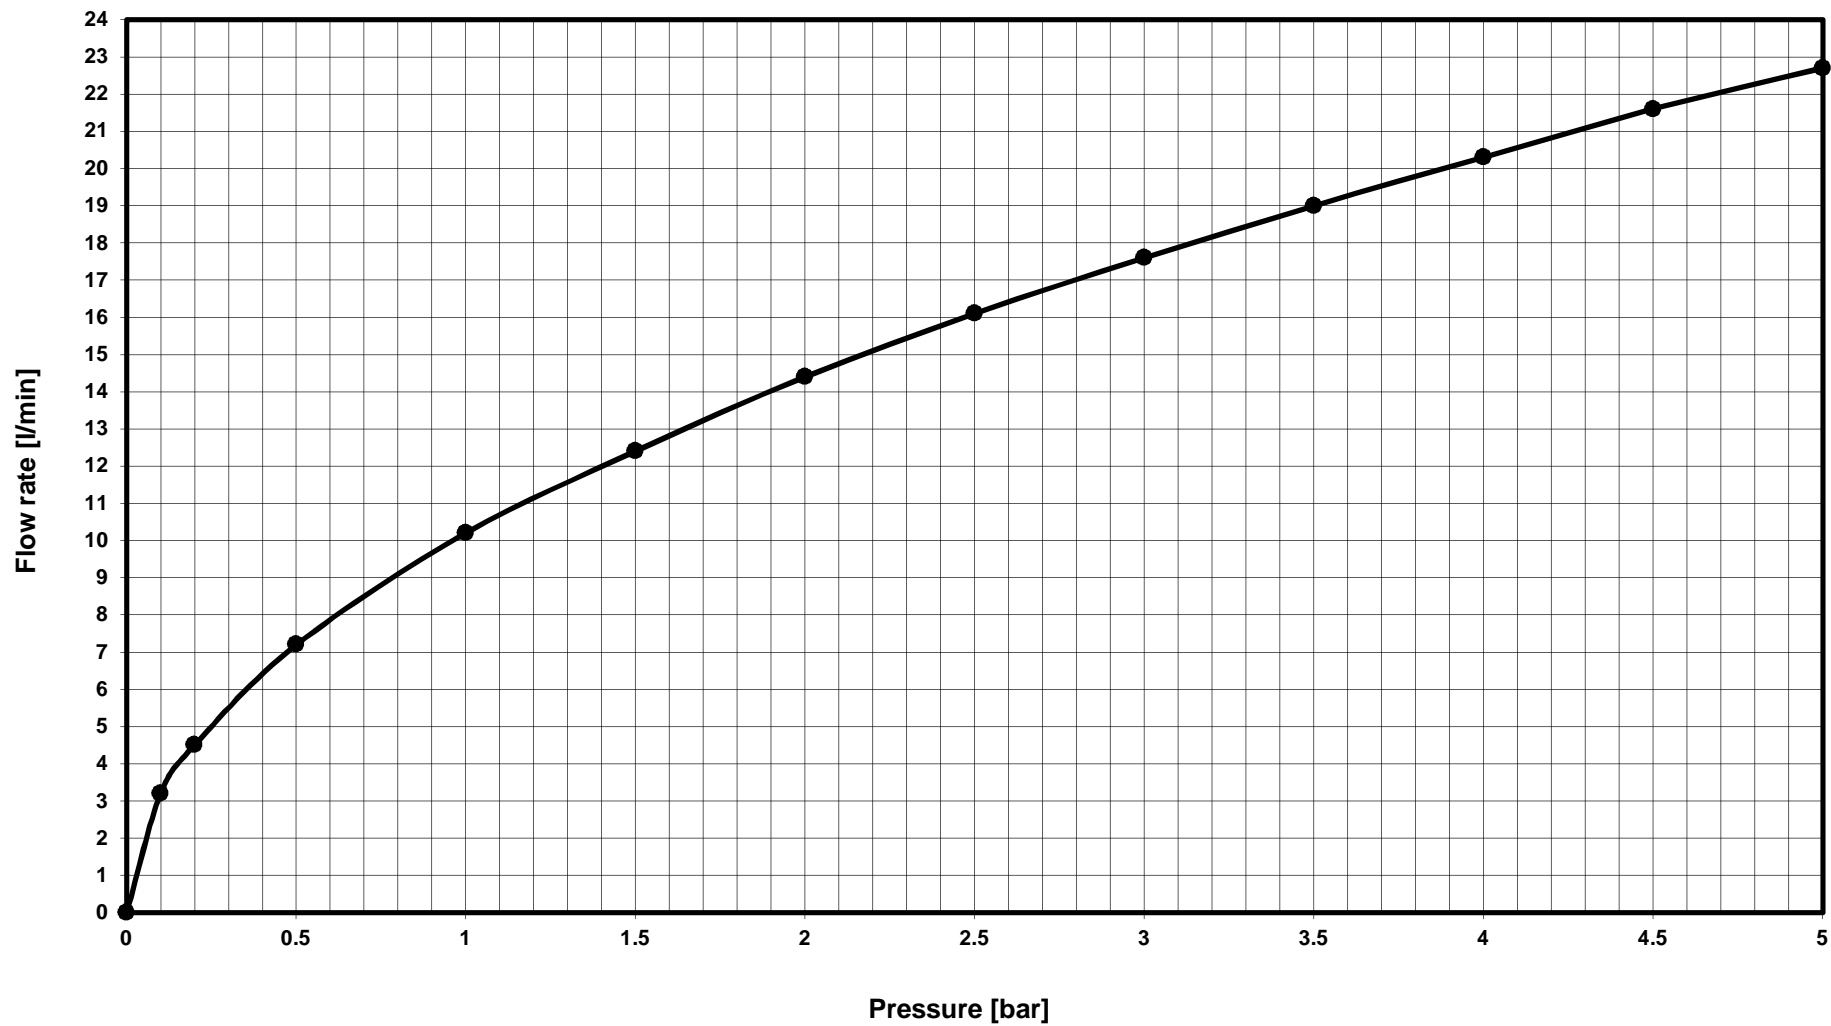

Ideal Standard

**BA159AA - VDIMAPRACTIC PILLAR TAP G1/2 CHROME**  
**BA160AA - VDIMAPRACTIC WALL TAP TUB.SPT/S200 G1/2**

—●— Mixed water - series