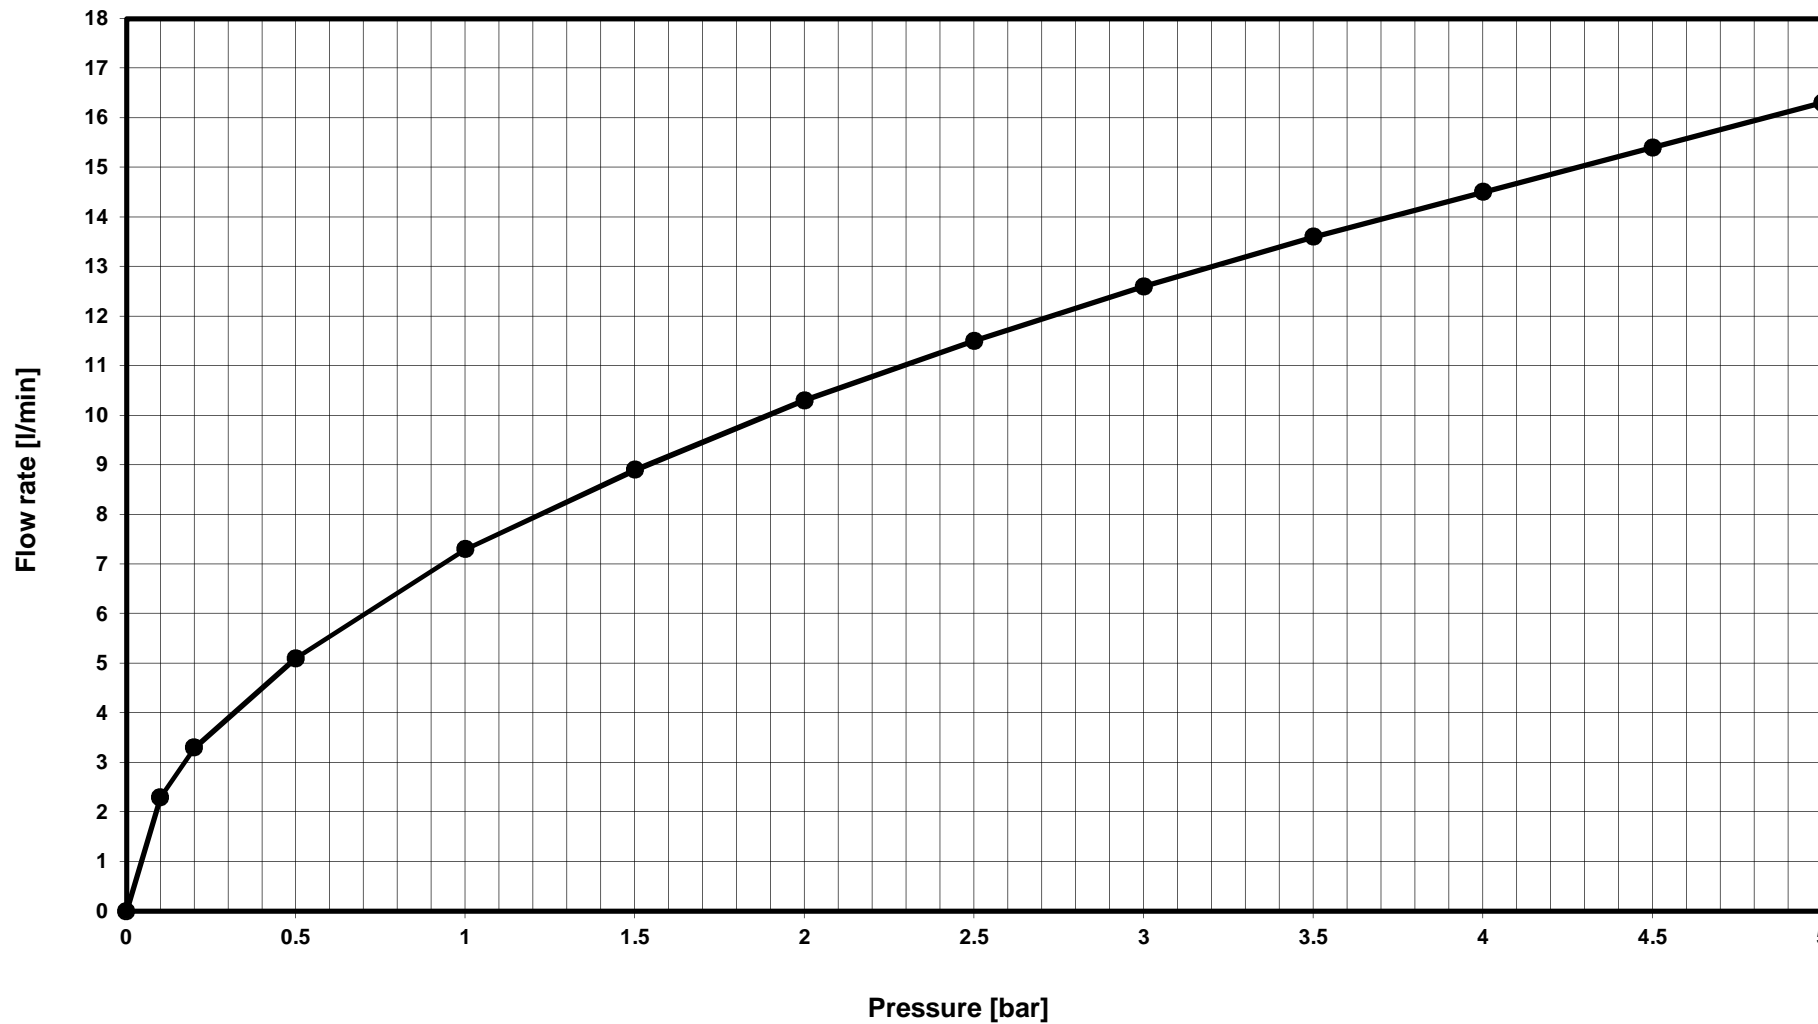

B8985AA Kitchen high spout

—●— Mixed water - series