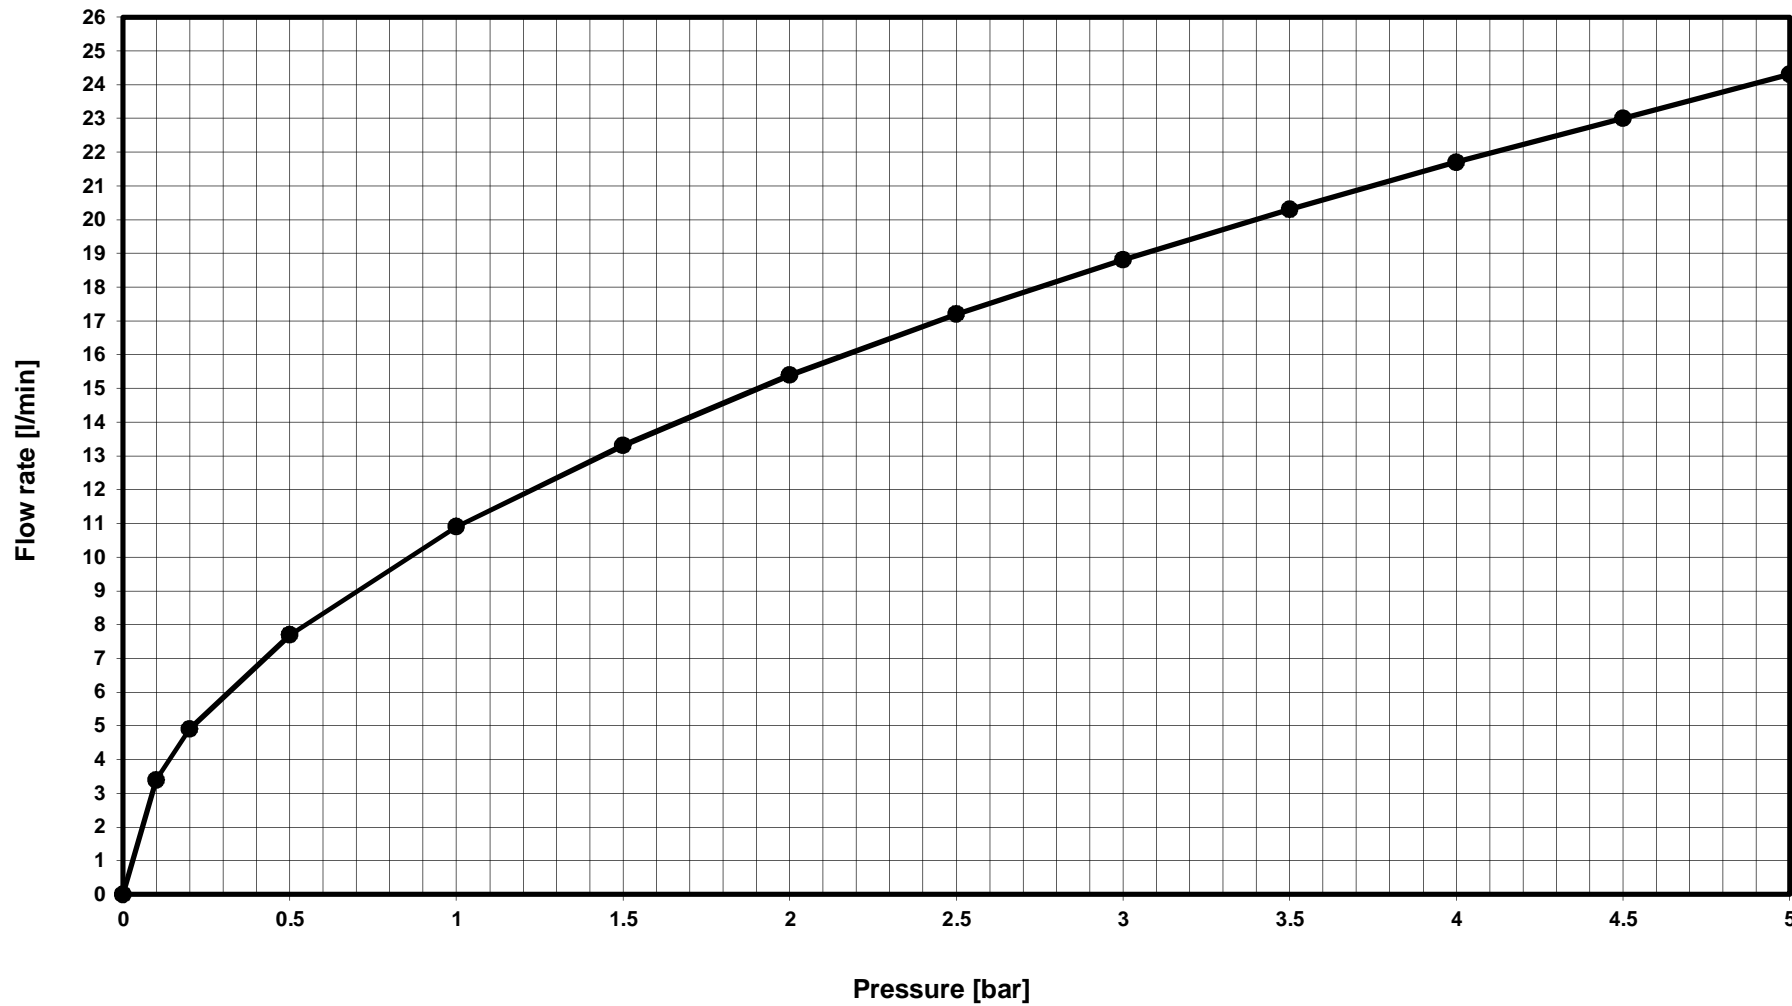

B5128AA
CERAFLEX SNK MXR EXPSD TUB.SPT/235MM

—●— Mixed water - series