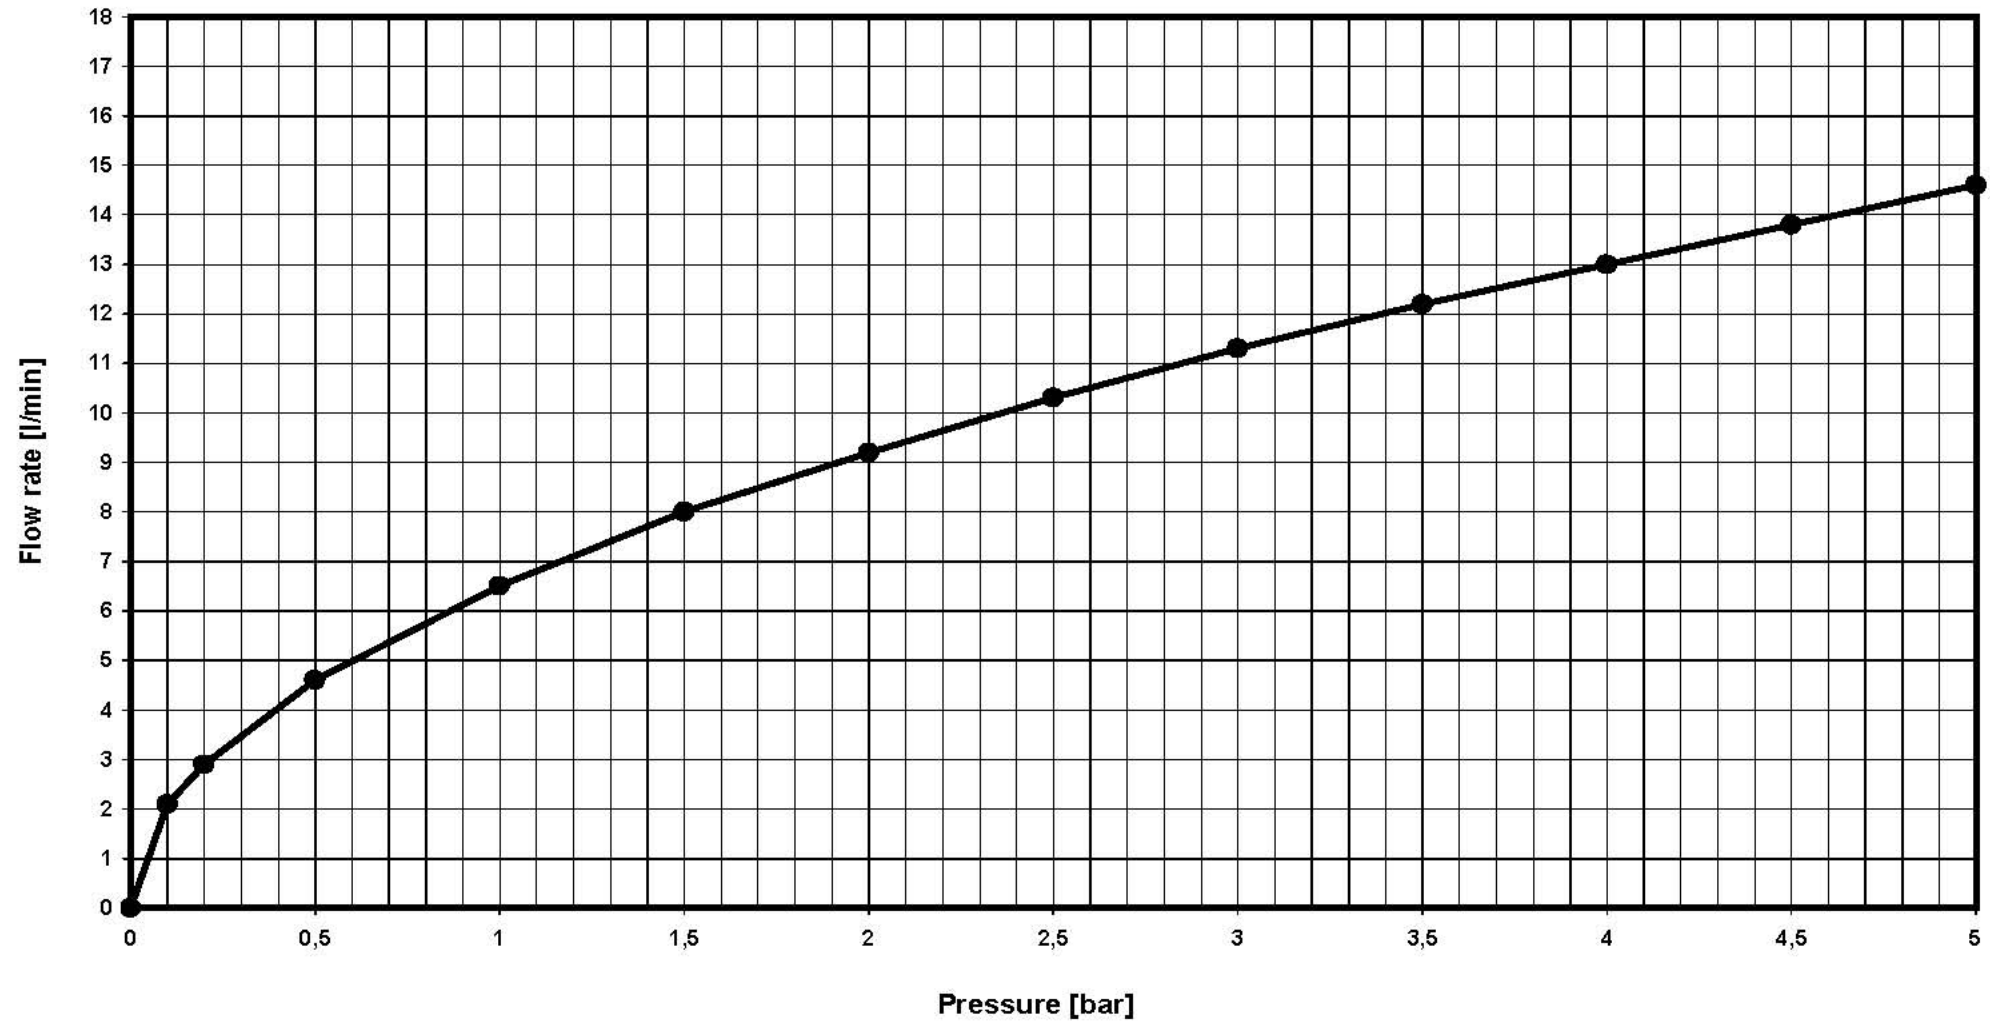

A9020AA Kitchen

—●— Mixed water - series