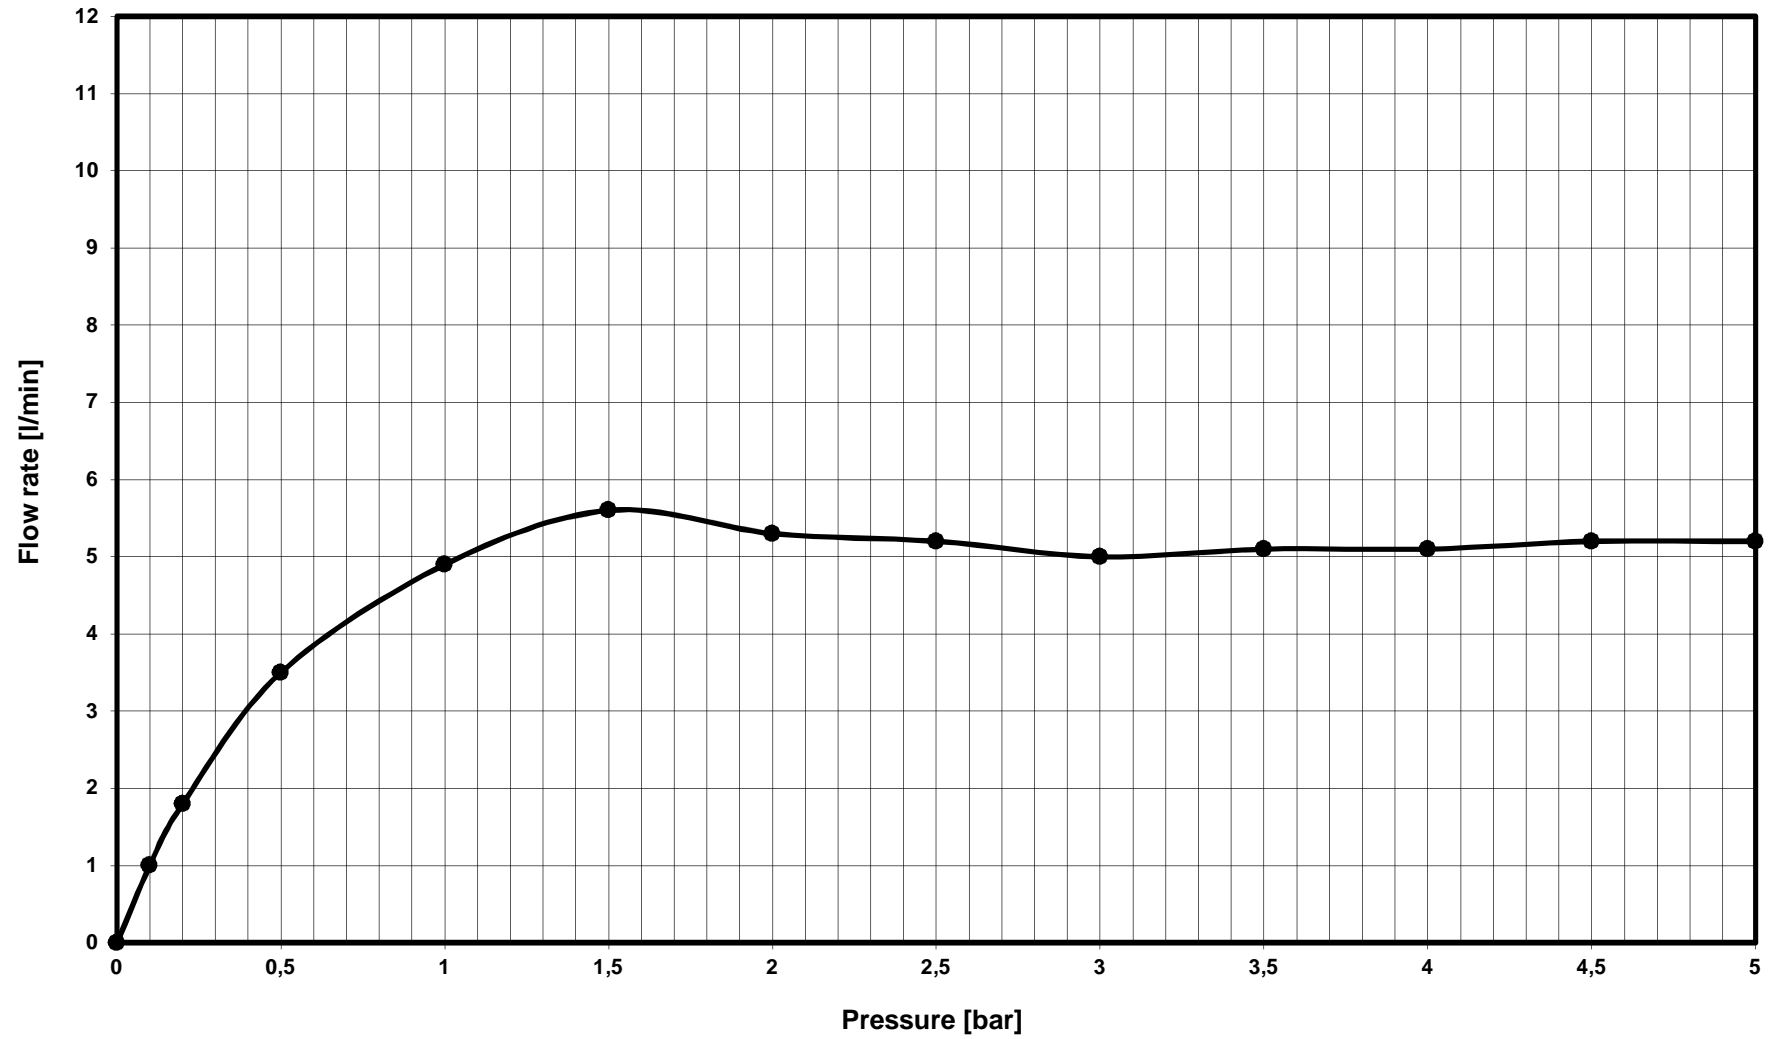

Ideal Standard

A7381AA JOY BSN MXR B/IN 220 5L SOFTEDG KIT2 CHR

—●— Mixed water - series