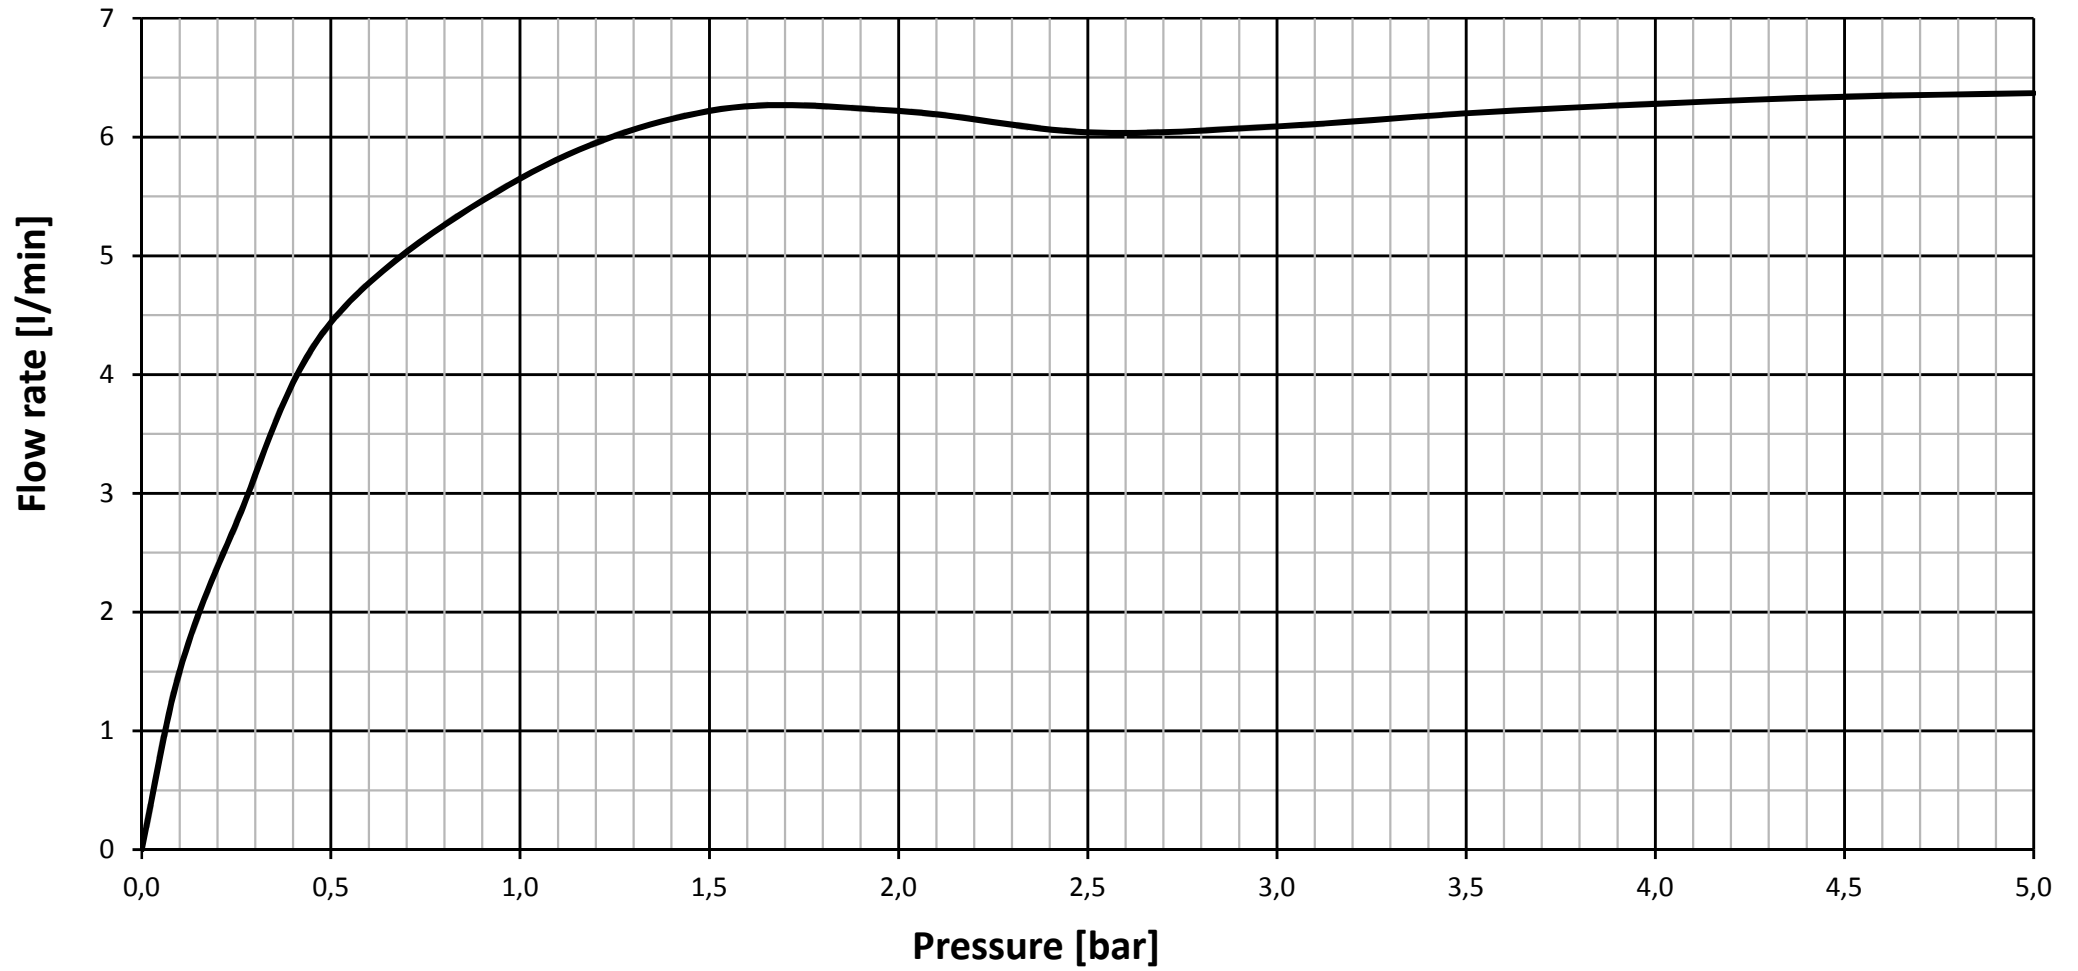

A7054XX - outlet series

valid from Jun.2019

— Flow rate in mixed water position

A7054AA - outlet series

Date of Expiry Jun.2019

— Flow rate in mixed water position