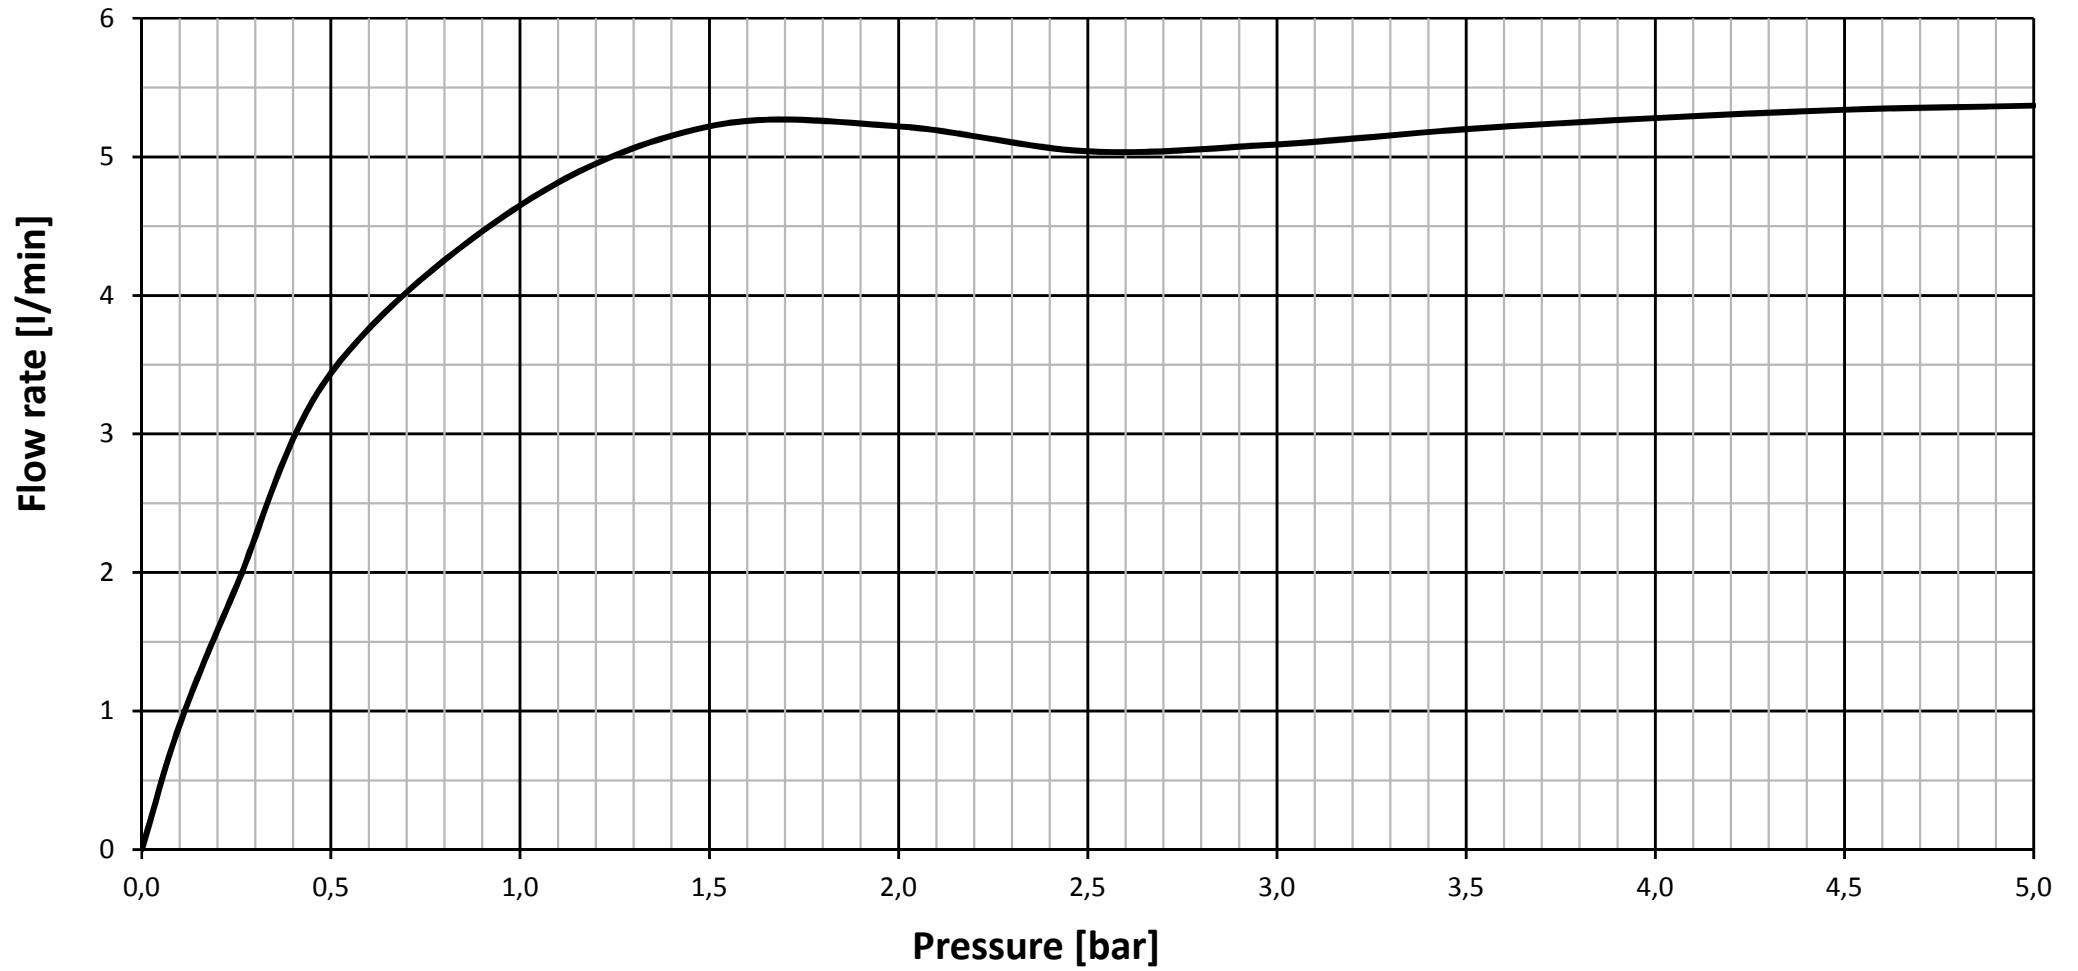

A7054XX - outlet series

valid from Jun.2019

— Flow rate in mixed water position

A7054AA - outlet series

Date of Expiry Jun.2019

— Flow rate in mixed water position