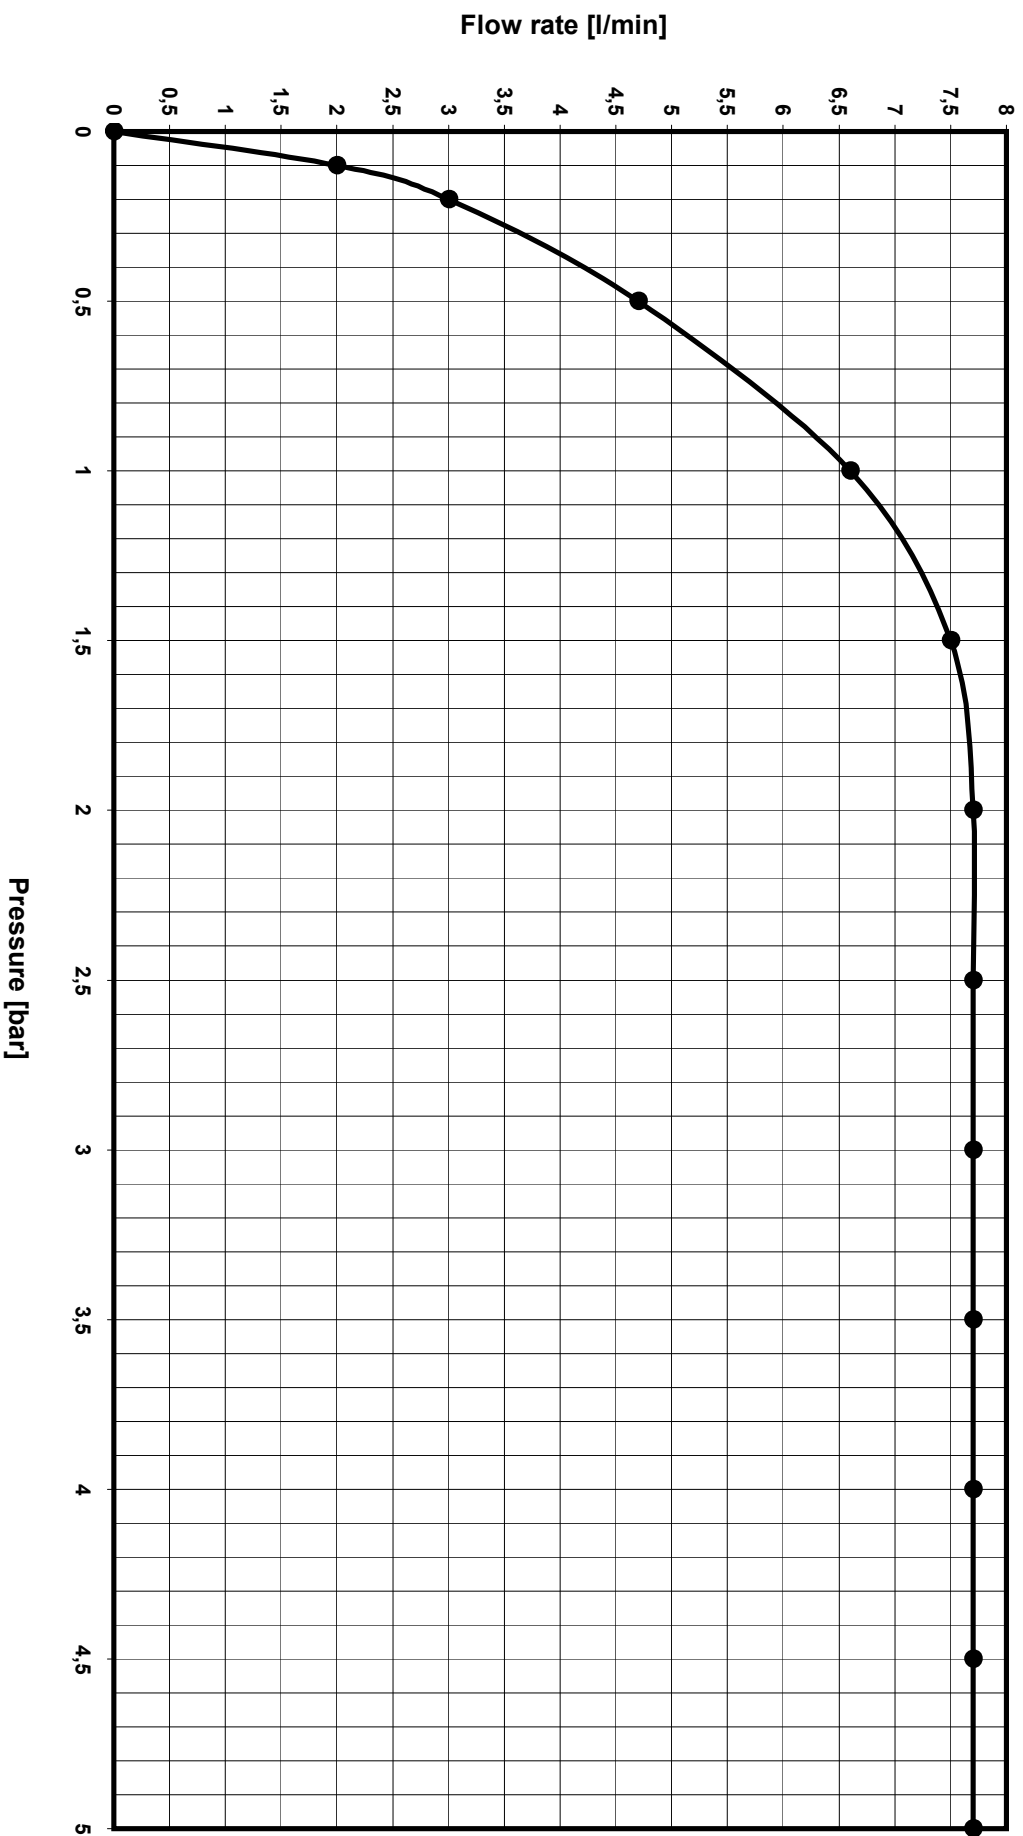

**A6147AA, A6148AA, A6149AA, A6150AA, A6151AA, A6152AA, A6153AA, A6154AA  
CERAPLUS ELECTRONIC SHOWER MIXER BIN**

—●— Mixed water - series