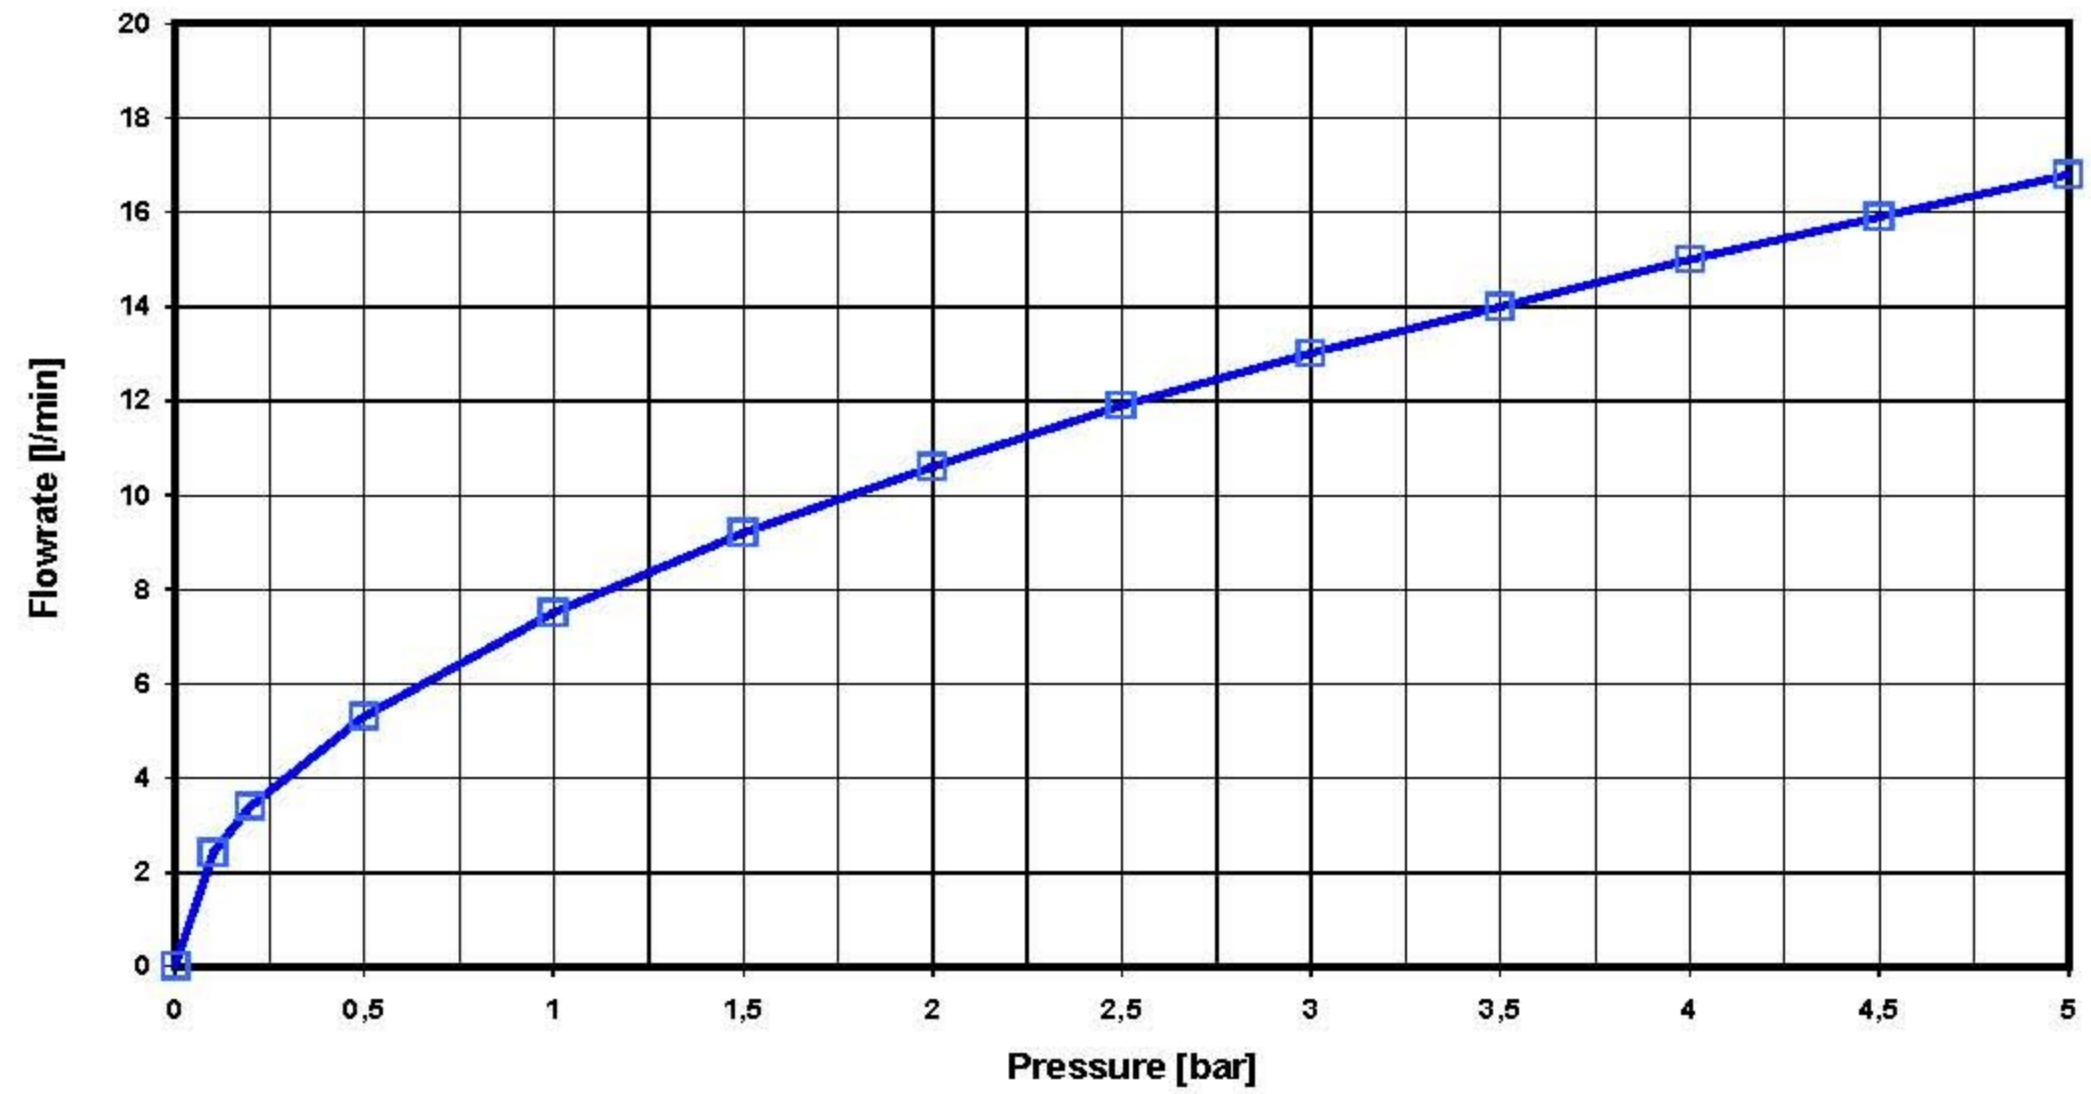

A4603AA;Attitude Br AP

—■— Mixed water Aerator "A"