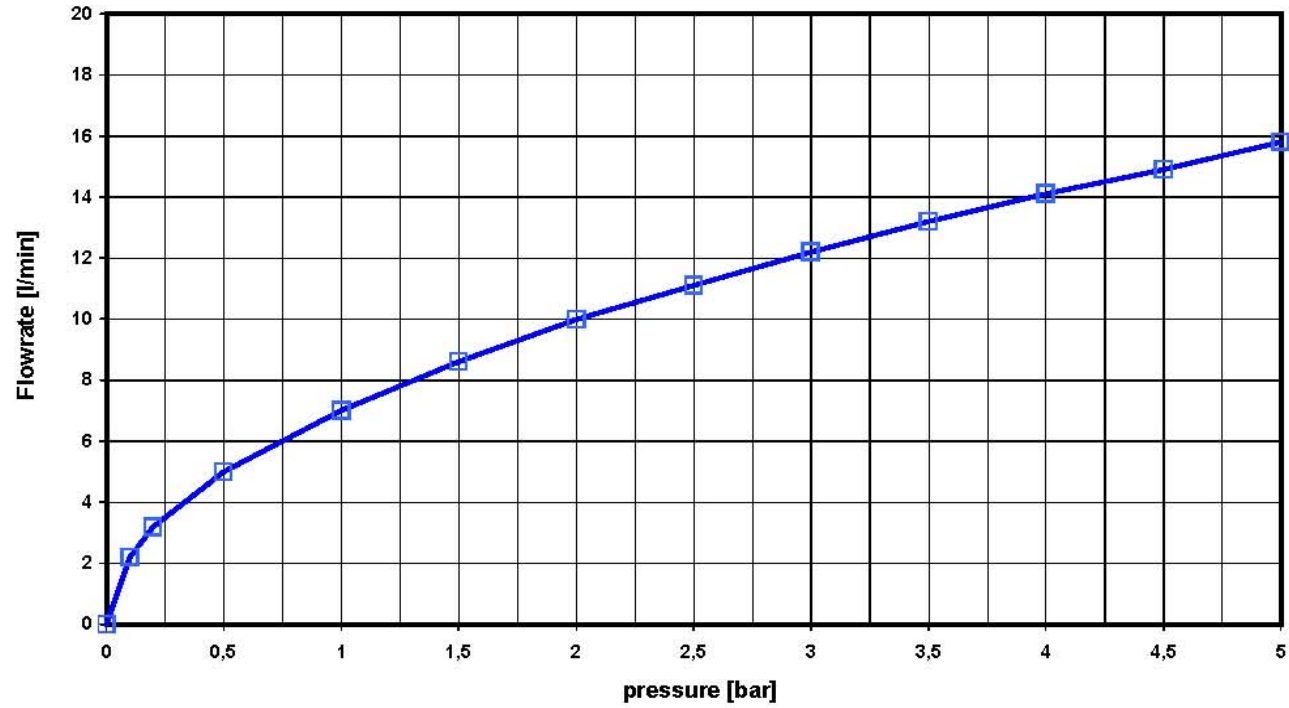

A4508AA;A4510AA;A4512AA;A4532AA;A4533AA;A4549AA; D0436AA

—■— Flowrate [l/min] Mixedwater Aerator "A"