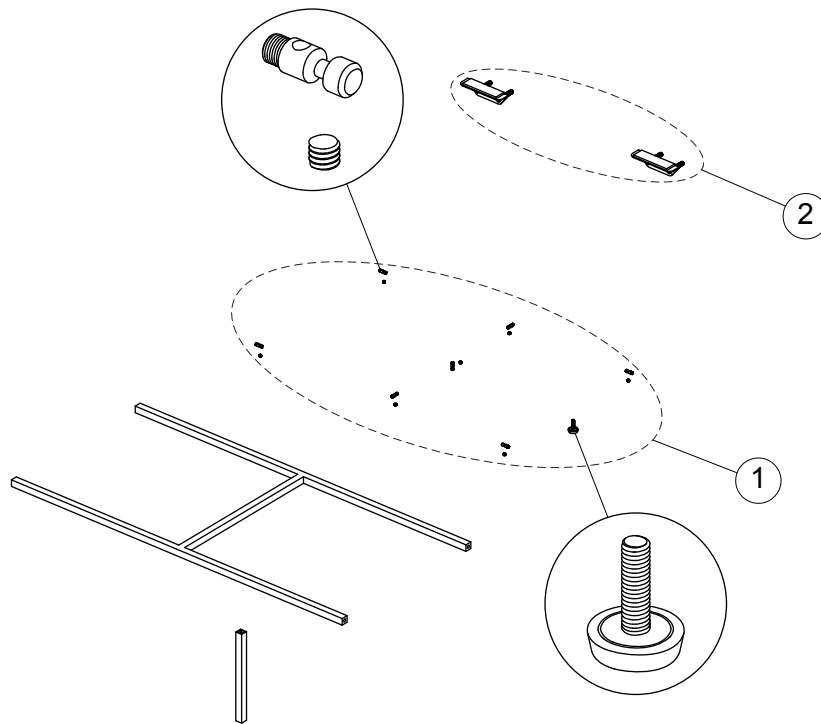

Spare parts

Leg Frame Bar 600
Leg Frame Bar 850
Leg Frame Bar 1050
Leg Frame Bar 1200

Item	Description	Colour/Finish	Code No.	Quantity
1	Leg Frame Bar Fixing KIT (7x pins & screws, 1x foot)		UV24667	15
2	Worktop support KIT (4x wall plugs & screws, 2x brackets)		UV20067	10
