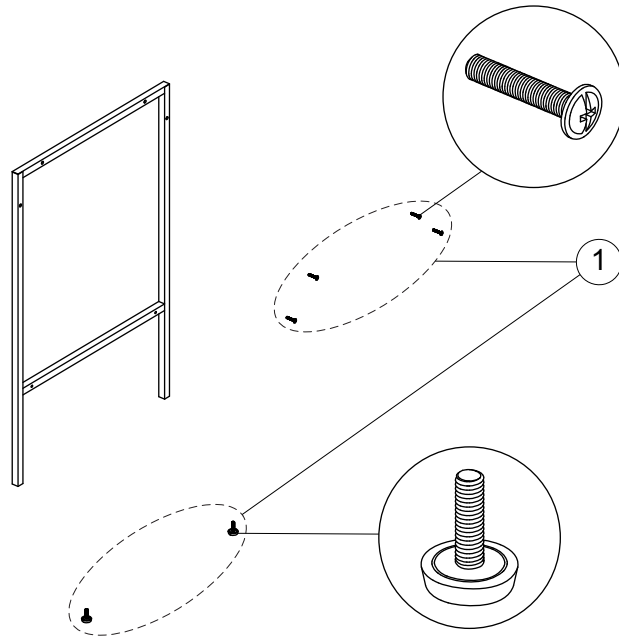

Spare parts

Leg Console

Item	Description	Colour/Finish	Code No.	Quantity
1	Leg Console Fixing KIT (2x foot, 4x screws)		UV24567	6
