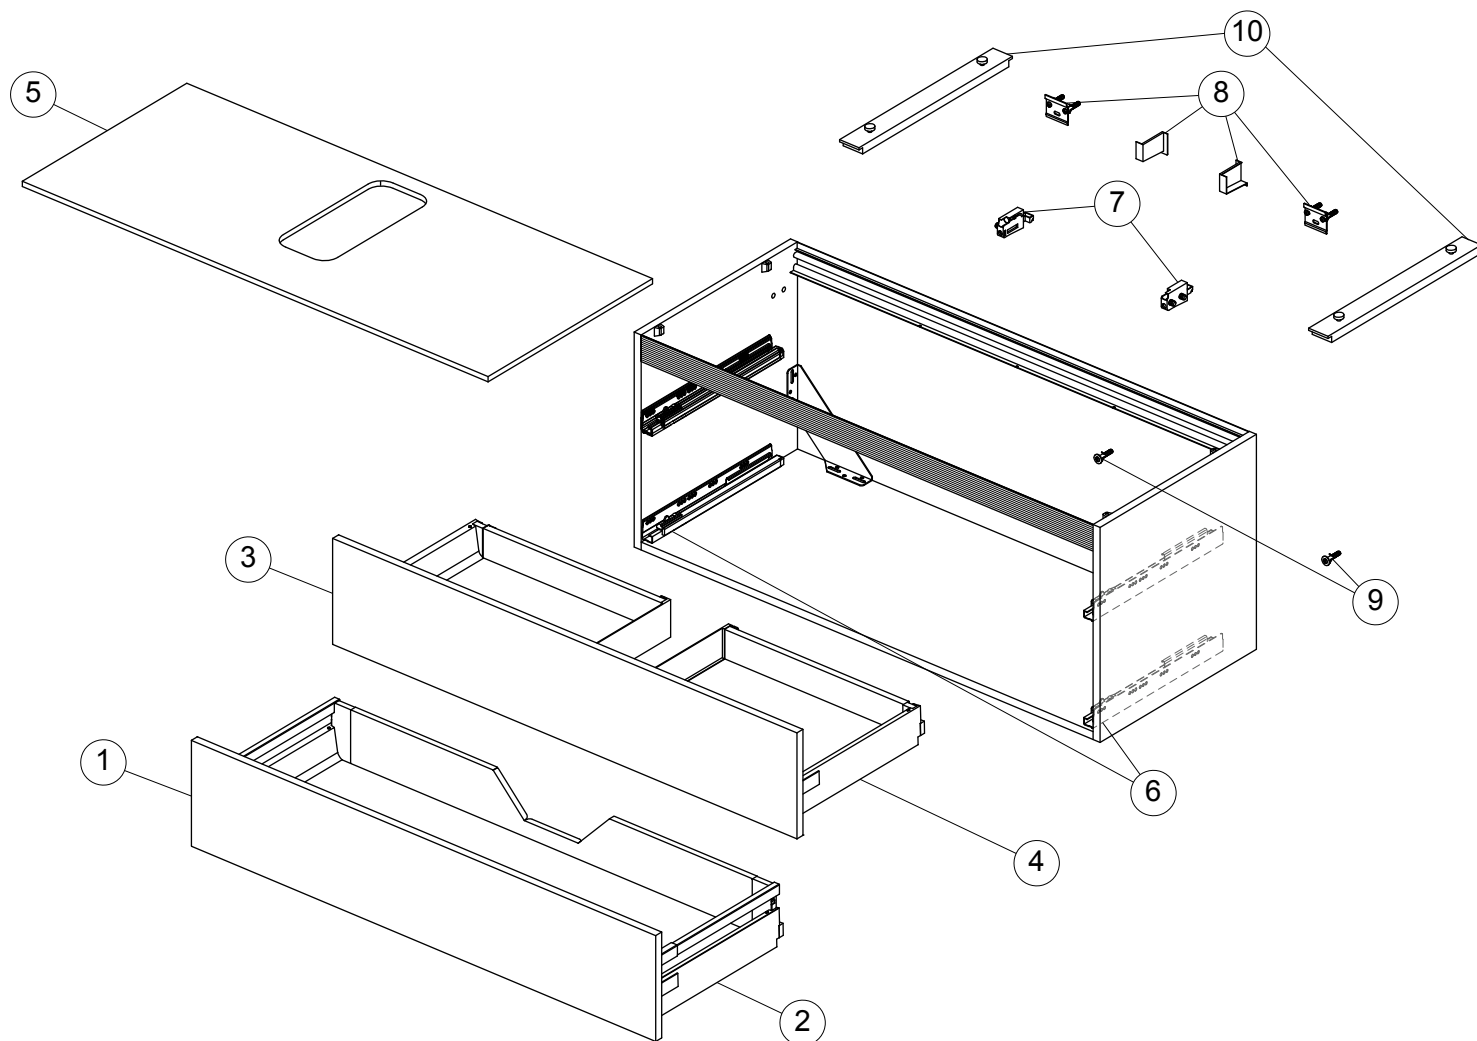

Spare parts

Basin Unit 1200

Item	Description	Colour/Finish	Code No.	Quantity
1	Lower Drawer front panel 120	FF - Wood Light Brown FW - Dark Walnut FX - Cement WG - Glossy White	UV237FF UV237FW UV237FX UV237WG	1
2	Lower Drawer structure box 120 with Push KIT		UV23867	1
3	Upper Drawer front panel 120	FF - Wood Light Brown FW - Dark Walnut FX - Cement WG - Glossy White	UV235FF UV235FW UV235FX UV235WG	1
4	Upper Drawer structure box 120 with Push KIT		UV23667	1
5	Worktop with cut-out 120	FF - Wood Light Brown FW - Dark Walnut FX - Cement WG - Glossy White	UV239FF UV239FW UV239FX UV239WG	1
6	Runner 400 Blum KIT		UV22367	Pair
7	Hanging brackets KIT 1		RV08267	Pair
8	Wall fixation KIT 1		RV08167	12
9	Safety KIT (Brackets, screws & plugs)		TV38767	12
10	Worktop support adjustment KIT		UV24067	Pair