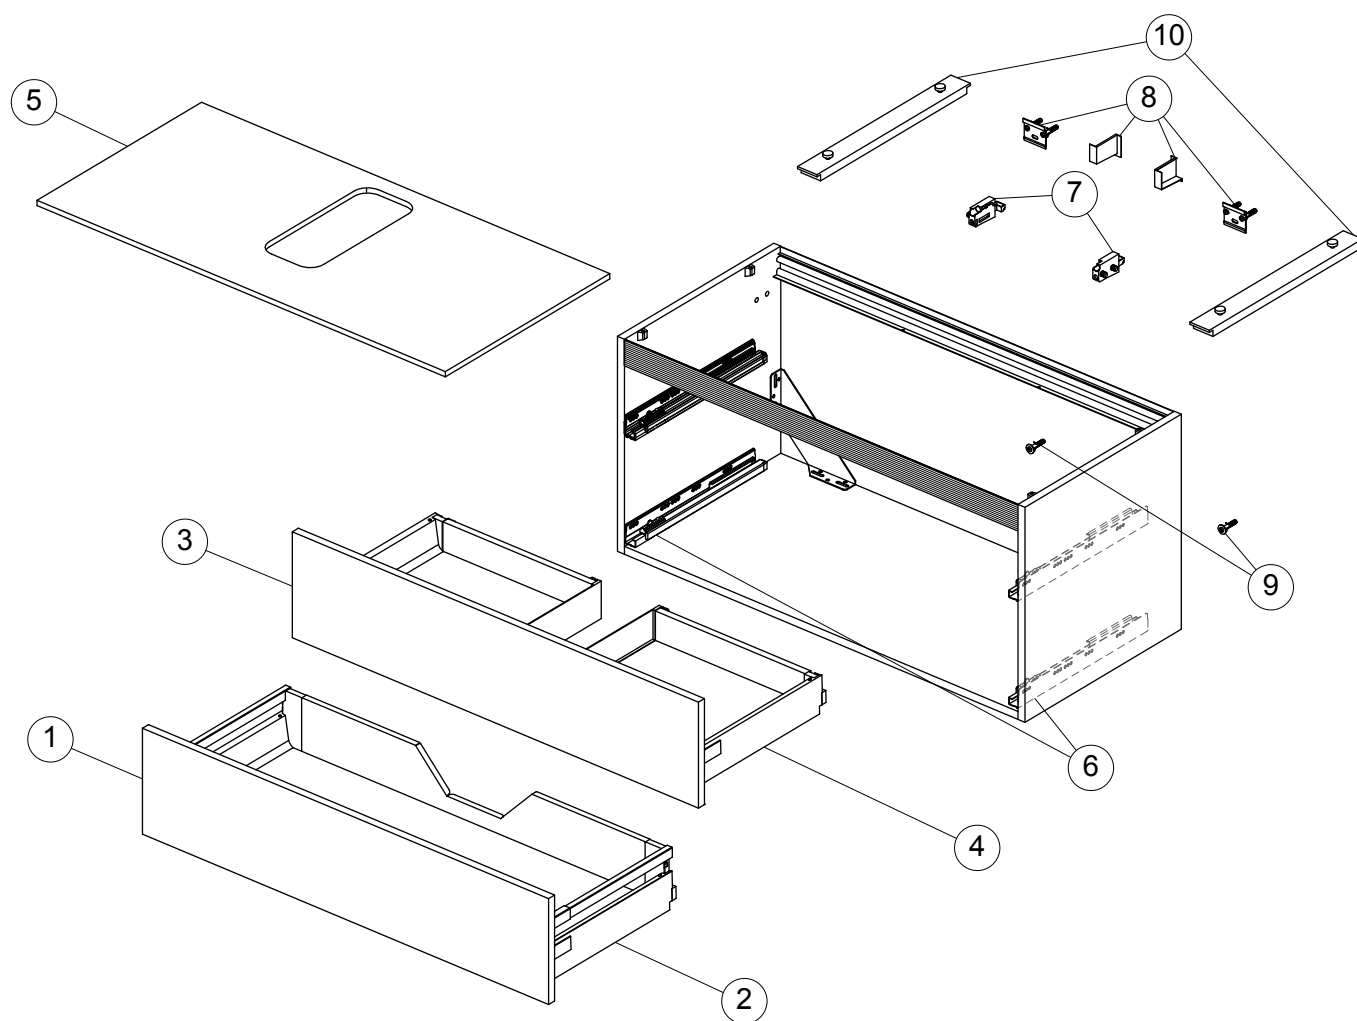

Spare parts

Basin Unit 1050

Item	Description	Colour/Finish	Code No.	Quantity
1	Lower Drawer front panel 105	FF - Wood Light Brown FW - Dark Walnut FX - Cement WG - Glossy White	UV232FF UV232FW UV232FX UV232WG	1
2	Lower Drawer structure box 105 with Push KIT		UV23367	1
3	Upper Drawer front panel 105	FF - Wood Light Brown FW - Dark Walnut FX - Cement WG - Glossy White	UV230FF UV230FW UV230FX UV230WG	1
4	Upper Drawer structure box 105 with Push KIT		UV23167	1
5	Worktop with cut-out 105	FF - Wood Light Brown FW - Dark Walnut FX - Cement WG - Glossy White	UV234FF UV234FW UV234FX UV234WG	1
6	Runner 400 Blum KIT		UV22367	Pair
7	Hanging brackets KIT 1		RV08267	Pair
8	Wall fixation KIT 1		RV08167	12
9	Safety KIT (Brackets, screws & plugs)		TV38767	12
10	Worktop support adjustment KIT		UV24067	Pair