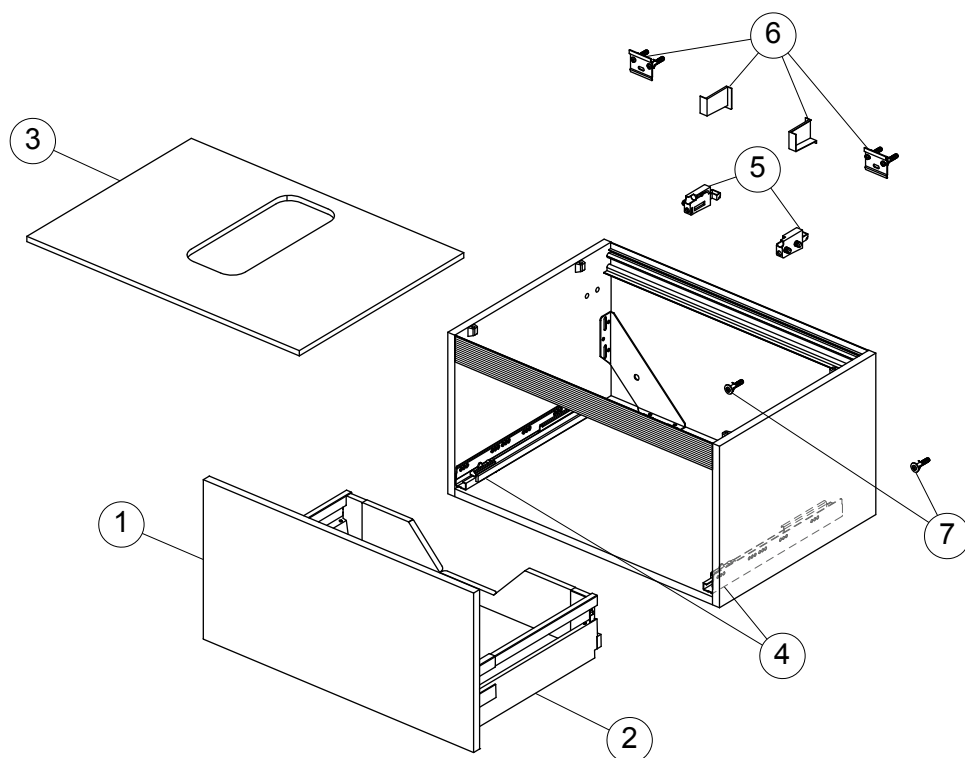

Spare parts

Basin Unit 700

Item	Description	Colour/Finish	Code No.	Quantity
1	Drawer front panel 70	FF - Wood Light Brown FW - Dark Walnut FX - Cement WG - Glossy White	UV227FF UV227FW UV227FX UV227WG	1
2	Drawer structure box 70 with Push KIT		UV22867	1
3	Worktop with cut-out 70	FF - Wood Light Brown FW - Dark Walnut FX - Cement WG - Glossy White	UV229FF UV229FW UV229FX UV229WG	1
4	Runner 400 Blum KIT		UV22367	Pair
5	Hanging brackets KIT 1		RV08267	Pair
6	Wall fixation KIT 1		RV08167	12
7	Safety KIT (Brackets, screws & plugs)		TV38767	12