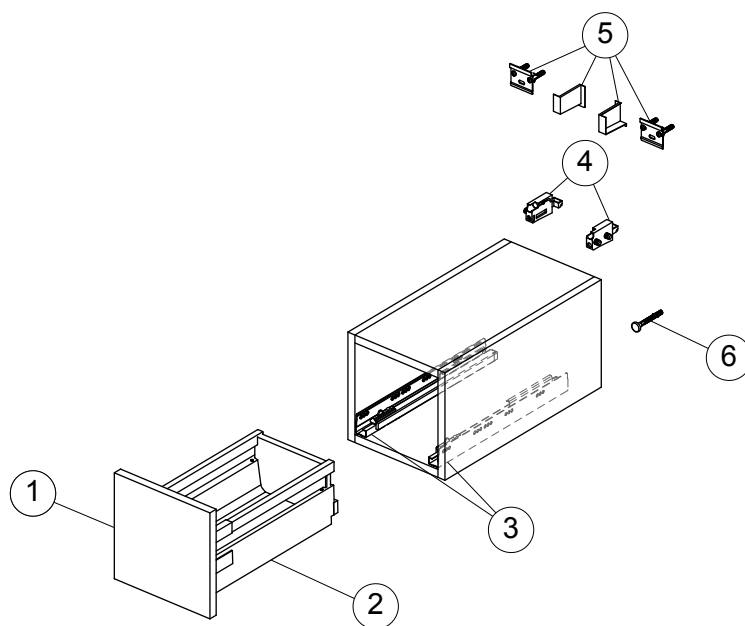

Spare parts

Side Unit 250

Item	Description	Colour/Finish	Code No.	Quantity
1	Drawer front panel 24x25	FF - Wood Light Brown FW - Dark Walnut FX - Cement WG - Glossy White	UV241FF UV241FW UV241FX UV241WG	1
2	Drawer structure box 24x25 with Push KIT		UV24267	1
3	Runner 400 Blum KIT		UV22367	Pair
4	Hanging brackets KIT 1		RV08267	Pair
5	Wall fixation KIT 1		RV08167	12
6	Safety KIT Fischer (Screw, plug, washer, cap)		TV38667	4