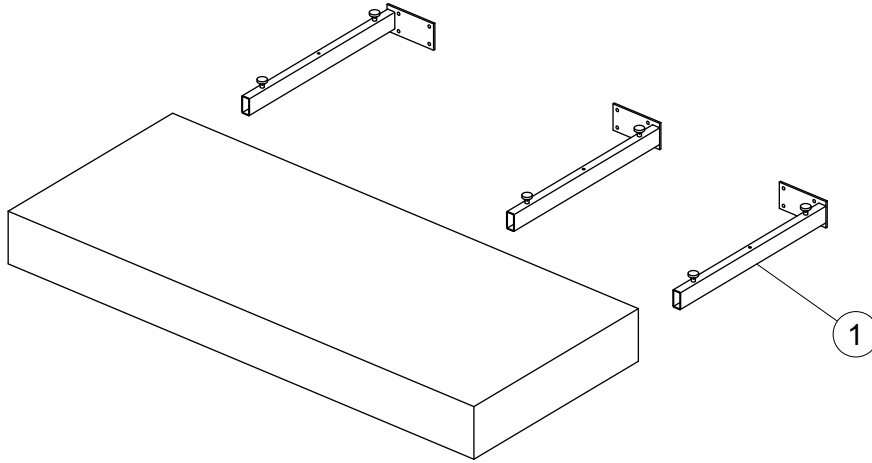

# Spare parts

---

Console 1200

Item	Description	Colour/Finish	Code No.	Quantity
1	BRACKET FOR CONSOLE Reversible		UV20367	1