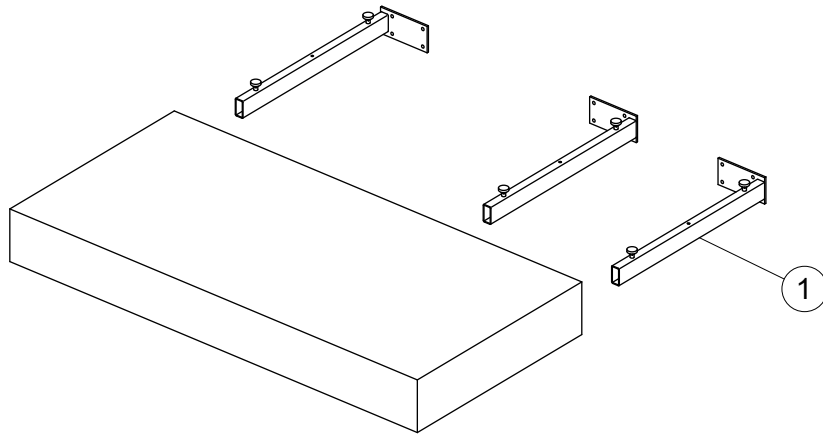

Spare parts

Console 1050

Item	Description	Colour/Finish	Code No.	Quantity
1	BRACKET FOR CONSOLE Reversible		UV20367	1