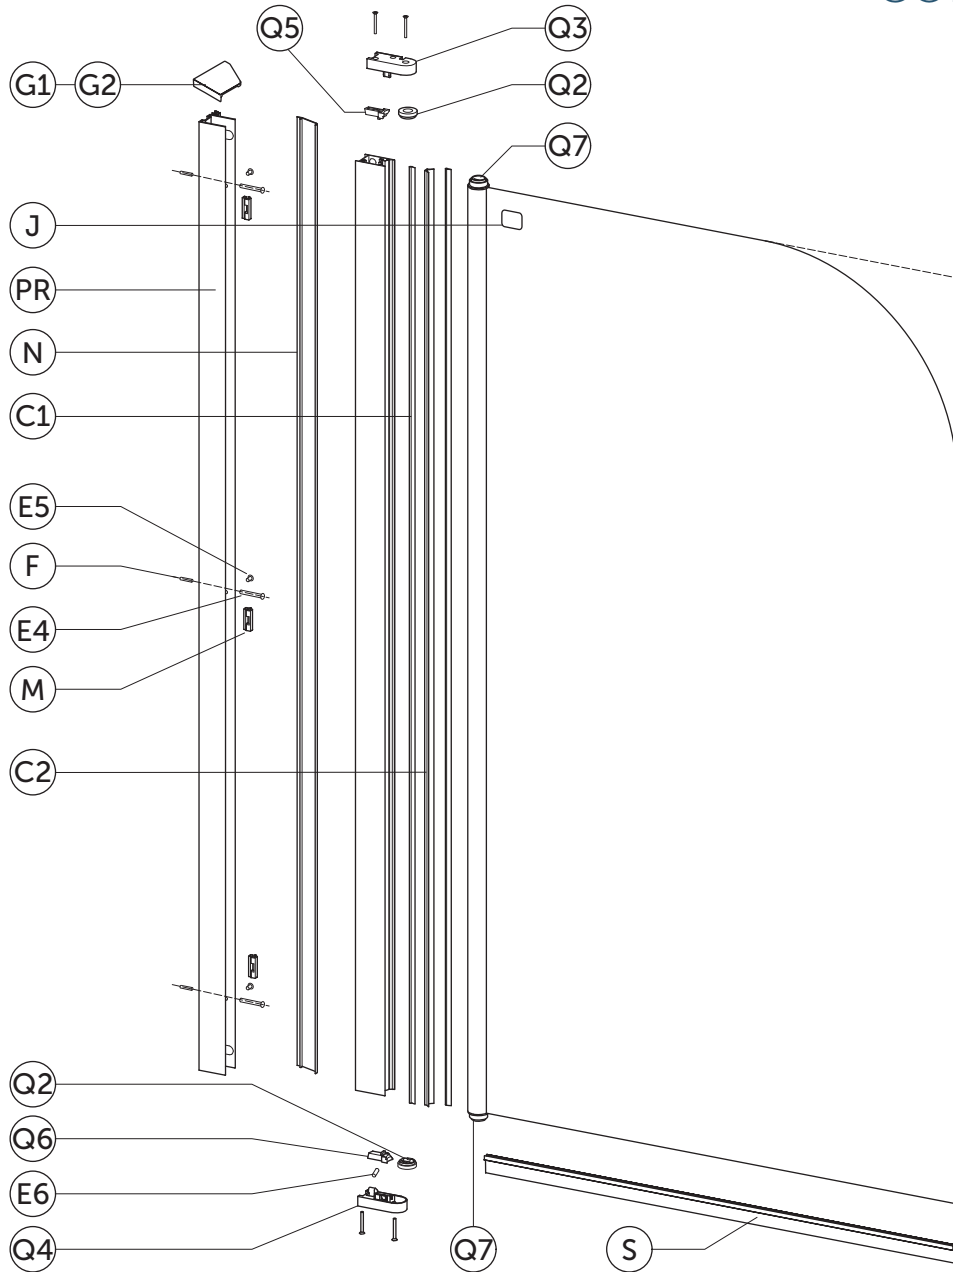

# SPARE PARTS

Bath screen

CONNECT II

T9923EO	T9924EO
T9923V3	T9924V3
Angle	Radius

Item	ERP Code	Drawing	Description	Remark	Finish	SKU
C1	2080000329		Vertical Seal Pack (1400)	x2 single blade seal length 1382mm	Chrome KV28267	
C2				x1 twin blade seal length 1379mm	Black KV282V3	
G1	2080000331		Top cover LH	Pair	Chrome KV276AA	
G2			Top cover RH		Black KV276V3	
J	1040300702		S.S. sticker	<b>OLD</b> KV20067 <b>NEW</b> KV29567		KV29567

Item	ERP Code	Drawing	Description	Remark	Finish	SKU	
E4	2080000330		Installation pack	TCB 3.9X35 :X3pcs		KV28467	
F							wall plug: x3pcs
E5							TCB 3.9X10 :X3pcs
M							positioner conceal profile x3pcs
E6	1040300741		M5 x 18mm Grub Screw with Pointed End			KV28167	
S	1030201589		Bottom anti-water seal For ACRYLIC BATHS	length 1000mm	Clear	KV28367	
					Black	KV283V3	
			Bottom anti-water seal For STAINLESS STEEL BATHS	length 1000mm	Clear	LV95667	
					Black	LV956V3	
Q2	1050300215		Pivot Lifting Moulding (Cam A)		Grey	KV280AH	
Q3	2080000332		Pivot End Casting LH	PAIR	<div style="display: flex; justify-content: space-between;"> <span>Chrome KV277AA</span> <span>Black KV277V3</span> </div>		
Q4			Pivot End Casting RH				
Q5	2080000333		Clamp Moulding LH	PAIR	Grey	KV278AH	
Q6			Clamp Moulding RH				
Q7	1050300216		Pivot Moulding (Cam B) (Aluminium Side)		Grey	KV279AH	
					Black	KV279V3	
PR	2021129097		Wall profile (1400mm long)	Holes pre-drilled	Chrome	KV274EO	
					Black	KV274V3	
N	2021129100		Conceal profile (1400mm long)		Chrome	KV275EO	
					Black	KV275V3	