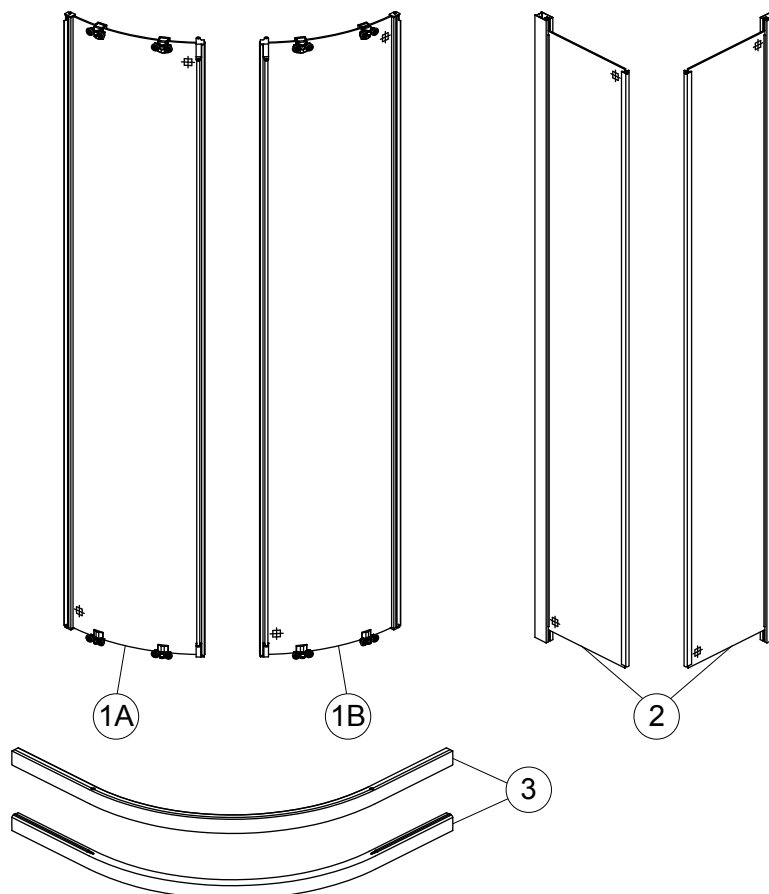

RIF. REF.	CODICE CODE	ITA DESCRIZIONE UK DESCRIPTION	PZ PC	FINITURA FINISH
1A	TV457EO	ANTA SCORREVOLE DI RICAMBIO SINISTRA PER CONNECT R 80/90 S.BRILL TRASPARENTE CONNECT QUAD SLD DR LH CLR S.BR	1	SILVER BRILL SILVER BRILL
	TV457AC	ANTA SCORREVOLE DI RICAMBIO SINISTRA PER CONNECT R 80/90 BIANCO TRASPARENTE CONNECT QUAD SLD DR LH CLR WH EU	1	BIANCO WHITE
	TV536EO	ANTA SCORREVOLE DI RICAMBIO SINISTRA PER CONNECT R 80/90 S.BRILL STAMPATO C CONNECT QUAD SLD DR LH STC S.BR	1	SILVER BRILL SILVER BRILL
1B	TV459EO	ANTA SCORREVOLE DI RICAMBIO DESTRA PER CONNECT R 80/90 S.BRILL TRASPARENTE CONNECT QUAD SLD DR RH CLR S.BR	1	SILVER BRILL SILVER BRILL
	TV459AC	ANTA SCORREVOLE DI RICAMBIO DESTRA PER CONNECT R 80/90 BIANCO TRASPARENTE CONNECT QUAD SLD DR RH CLR WH EU	1	BIANCO WHITE
	TV538EO	ANTA SCORREVOLE DI RICAMBIO DESTRA PER CONNECT R 80/90 S.BRILL STAMPATO C CONNECT QUAD SLD DR RH STC S.BR	1	SILVER BRILL SILVER BRILL
2	TV461EO	ANTA FISSA DI RICAMBIO PER CONNECT R 80 S.BRILL TRASPARENTE CONNECT QUAD 80 FIX PANEL CLR S.BR	1	SILVER BRILL SILVER BRILL
	TV461AC	ANTA FISSA DI RICAMBIO PER CONNECT R 80 BIANCO TRASPARENTE CONNECT QUAD 80 FIX PANEL CLR WH EU	1	BIANCO WHITE
	TV540EO	ANTA FISSA DI RICAMBIO PER CONNECT R 80 S.BRILL STAMPATO C CONNECT QUAD 80 FIX PANEL STC S.BR	1	SILVER BRILL SILVER BRILL
	TV462EO	ANTA FISSA DI RICAMBIO PER CONNECT R 90 S.BRILL TRASPARENTE CONNECT QUAD 90 FIX PANEL CLR S.BR	1	SILVER BRILL SILVER BRILL
	TV462AC	ANTA FISSA DI RICAMBIO PER CONNECT R 90 BIANCO TRASPARENTE CONNECT QUAD 90 FIX PANEL CLR WH EU	1	BIANCO WHITE
	TV541EO	ANTA FISSA DI RICAMBIO PER CONNECT R 90 S.BRILL STAMPATO C CONNECT QUAD 90 FIX PANEL STC S.BR	1	SILVER BRILL SILVER BRILL
3	T001301EO	COPPIA BINARI PER CONNECT R 80 S.BRILL CONNECT R 80 PAIR OF RAILS	1	SILVER BRILL SILVER BRILL
	T001301AC	COPPIA BINARI PER CONNECT R 80 BIANCO CONNECT R 80 PAIR OF RAILS WHT	1	BIANCO WHITE
	T001302EO	COPPIA BINARI PER CONNECT R 90 S.BRILL CONNECT R 90 PAIR OF RAILS	1	SILVER BRILL SILVER BRILL
	T001302AC	COPPIA BINARI PER CONNECT R 90 BIANCO CONNECT R 90 PAIR OF RAILS WHT	1	BIANCO WHITE