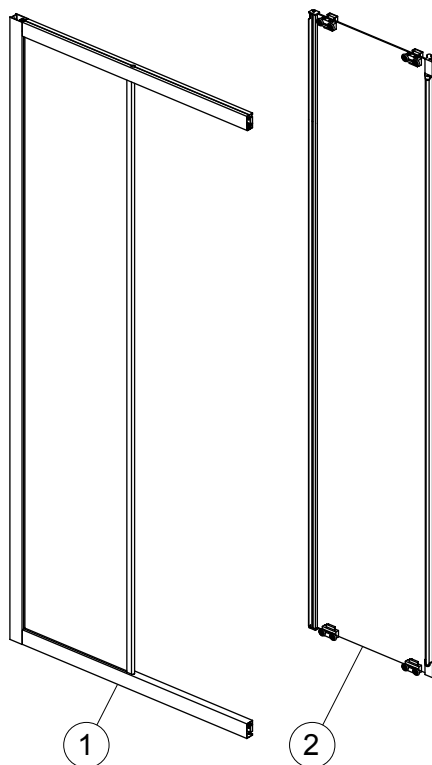

RIF. REF.	CODICE CODE	ITA DESCRIZIONE UK DESCRIPTION	PZ PC	FINITURA FINISH
1	TV439EO	ANTA FISSA DI RICAMBIO PER CONNECT A 65 S.BRILL TRASPARENTE CONNECT C/E 65 FIX PANEL CLR S.BR	1	SILVER BRILL SILVER BRILL
	TV439AC	ANTA FISSA DI RICAMBIO PER CONNECT A 65 BIANCO TRASPARENTE CONNECT C/E 65 FIX PANEL CLR WH EU	1	BIANCO WHITE
	TV518EO	ANTA FISSA DI RICAMBIO PER CONNECT A 65 S.BRILL STAMPATO C CONNECT C/E 65 FIX PANEL STC S.BR	1	SILVER BRILL SILVER BRILL
	TV440EO	ANTA FISSA DI RICAMBIO PER CONNECT A 70 S.BRILL TRASPARENTE CONNECT C/E 70 FIX PANEL STC S.BR	1	SILVER BRILL SILVER BRILL
	TV440AC	ANTA FISSA DI RICAMBIO PER CONNECT A 70 BIANCO TRASPARENTE CONNECT C/E 70 FIX PANEL CLR WH EU	1	BIANCO WHITE
	TV519EO	ANTA FISSA DI RICAMBIO PER CONNECT A 70 S.BRILL STAMPATO C CONNECT C/E 70 FIX PANEL STC S.BR	1	SILVER BRILL SILVER BRILL
	TV441EO	ANTA FISSA DI RICAMBIO PER CONNECT A 75 S.BRILL TRASPARENTE CONNECT C/E 75 FIX PANEL CLR S.BR	1	SILVER BRILL SILVER BRILL
	TV441AC	ANTA FISSA DI RICAMBIO PER CONNECT A 75 BIANCO TRASPARENTE CONNECT C/E 75 FIX PANEL CLR WH EU	1	BIANCO WHITE
	TV520EO	ANTA FISSA DI RICAMBIO PER CONNECT A 75 S.BRILL STAMPATO C CONNECT C/E 75 FIX PANEL STC S.BR	1	SILVER BRILL SILVER BRILL
	TV442EO	ANTA FISSA DI RICAMBIO PER CONNECT A 80 S.BRILL TRASPARENTE CONNECT C/E 80 FIX PANEL CLR S.BR	1	SILVER BRILL SILVER BRILL
	TV442AC	ANTA FISSA DI RICAMBIO PER CONNECT A 80 BIANCO TRASPARENTE CONNECT C/E 80 FIX PANEL CLR WH EU	1	BIANCO WHITE
	TV521EO	ANTA FISSA DI RICAMBIO PER CONNECT A 80 S.BRILL STAMPATO C CONNECT C/E 80 FIX PANEL STC S.BR	1	SILVER BRILL SILVER BRILL
	TV443EO	ANTA FISSA DI RICAMBIO PER CONNECT A 85 S.BRILL TRASPARENTE CONNECT C/E 85 FIX PANEL CLR S.BR	1	SILVER BRILL SILVER BRILL
	TV443AC	ANTA FISSA DI RICAMBIO PER CONNECT A 85 BIANCO TRASPARENTE CONNECT C/E 85 FIX PANEL CLR WH EU	1	BIANCO WHITE
	TV522EO	ANTA FISSA DI RICAMBIO PER CONNECT A 85 S.BRILL STAMPATO C CONNECT C/E 85 FIX PANEL STC S.BR	1	SILVER BRILL SILVER BRILL
	TV444EO	ANTA FISSA DI RICAMBIO PER CONNECT A 90 S.BRILL TRASPARENTE CONNECT C/E 90 FIX PANEL CLR S.BR	1	SILVER BRILL SILVER BRILL
TV444AC	ANTA FISSA DI RICAMBIO PER CONNECT A 90 BIANCO TRASPARENTE CONNECT C/E 90 FIX PANEL CLR WH EU	1	BIANCO WHITE