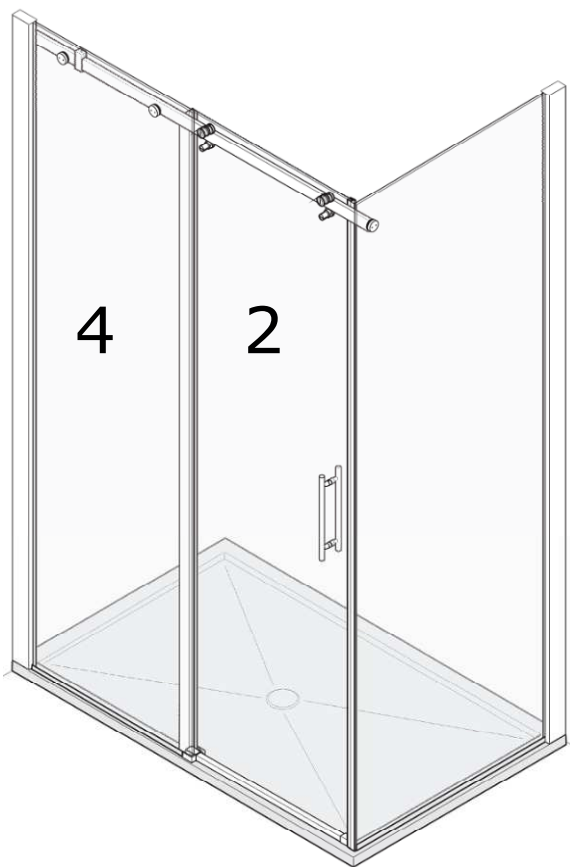

DRAWING 1

**VERSIONE SX
LEFT VERSION**