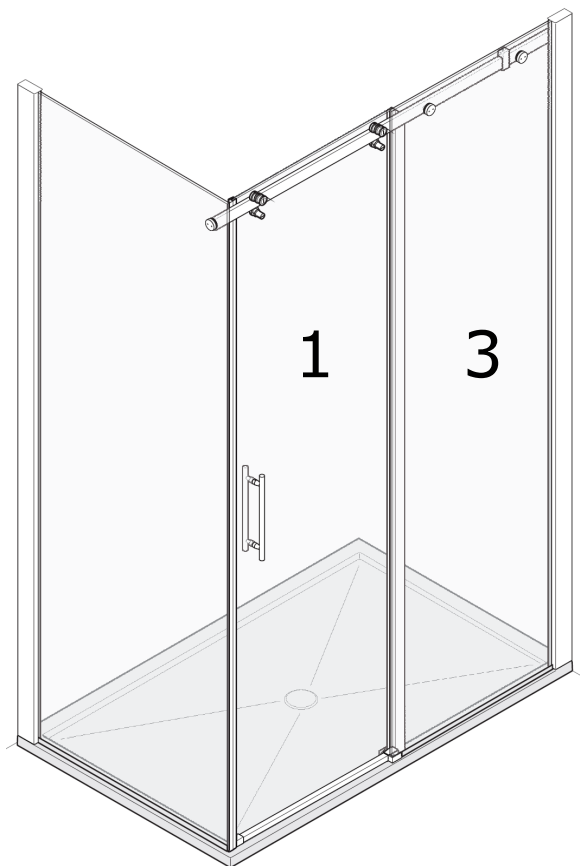

**VERSIONE DX
RIGHT VERSION**