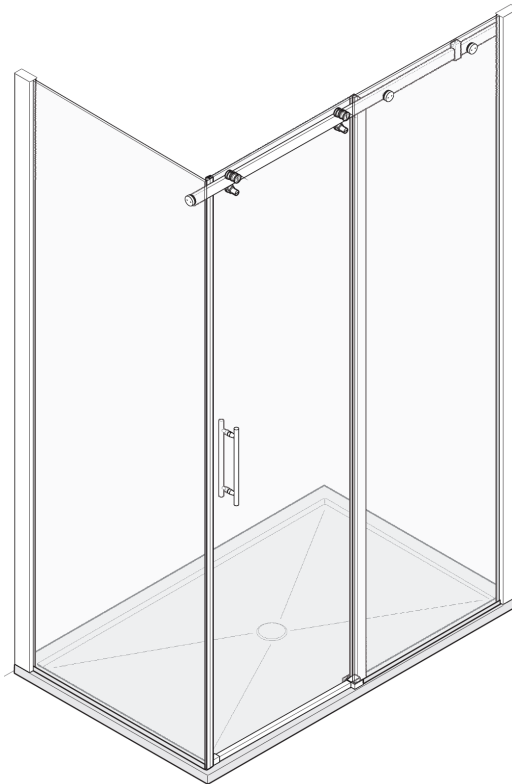

**MAGNUM PSC +L
SLIDING DOOR WITH SIDE PANEL
SPARE PARTS CATALOGUE**

**After Sales
Bathing & Wellness**

Product Type	Shower Enclosure	Document N°:	Release 0-2010
Product Model	Magnum PSC+L Sliding door with side panel	Data:	22.11.2010
Target	After Sales use only	Comments	