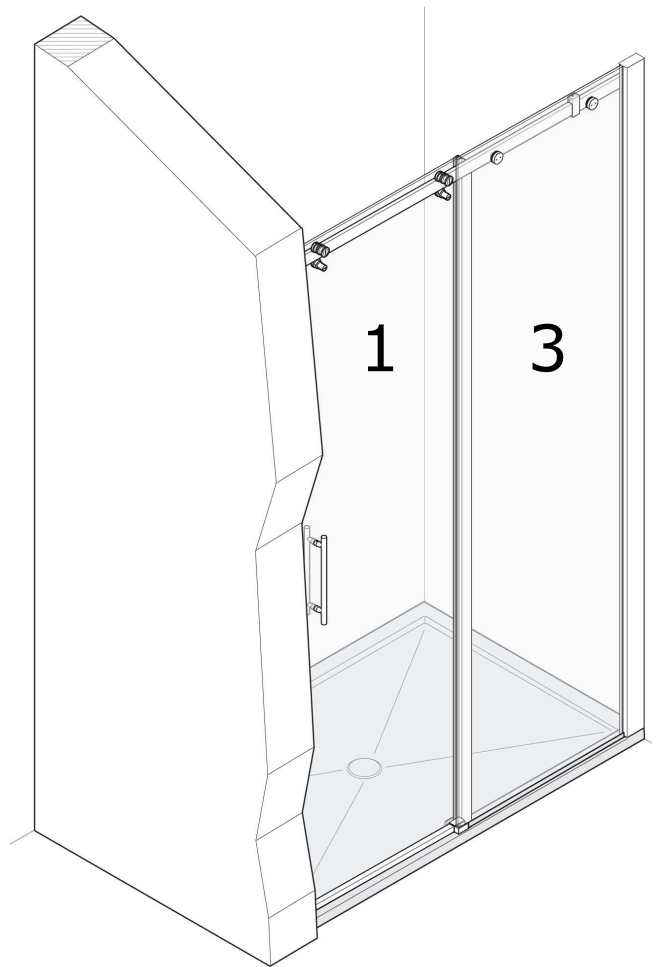

**VERSIONE DX
RIGHT VERSION**