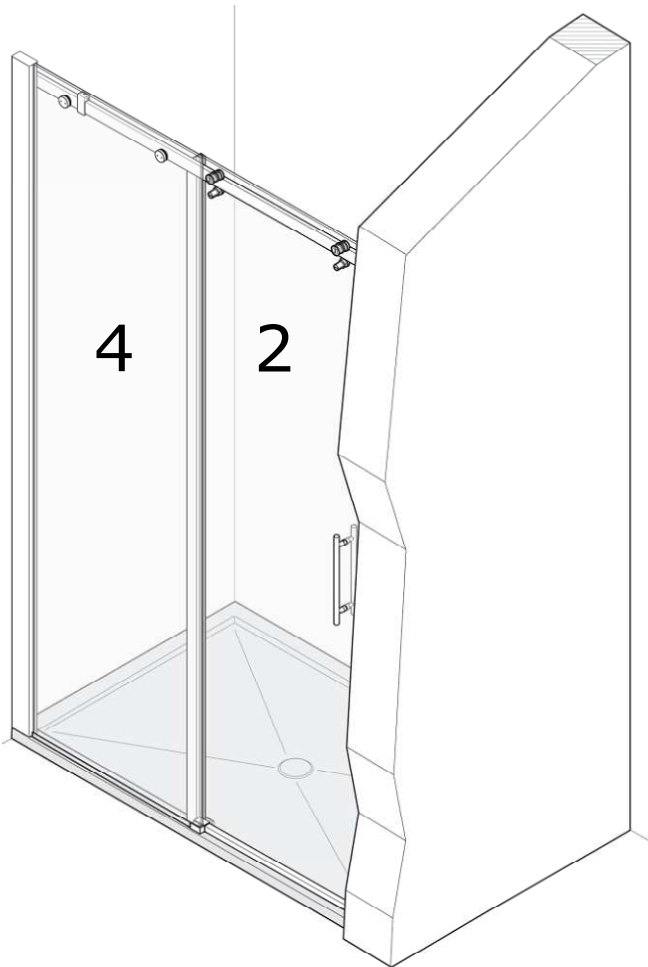

DRAWING 1

**VERSIONE SX
LEFT VERSION**