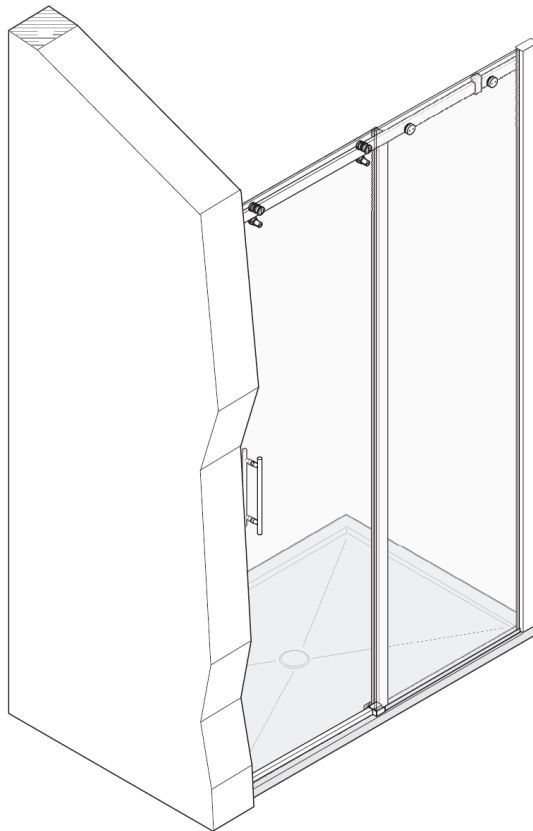

MAGNUM PSC SLIDING DOOR SPARE PARTS CATALOGUE

After Sales
Bathing & Wellness

Product Type	Shower Enclosure	Document N°:	Release 0-2010
Product Model	Magnum PSC Sliding Door	Data:	22.11.2010
Target	After Sales use only	Comments	