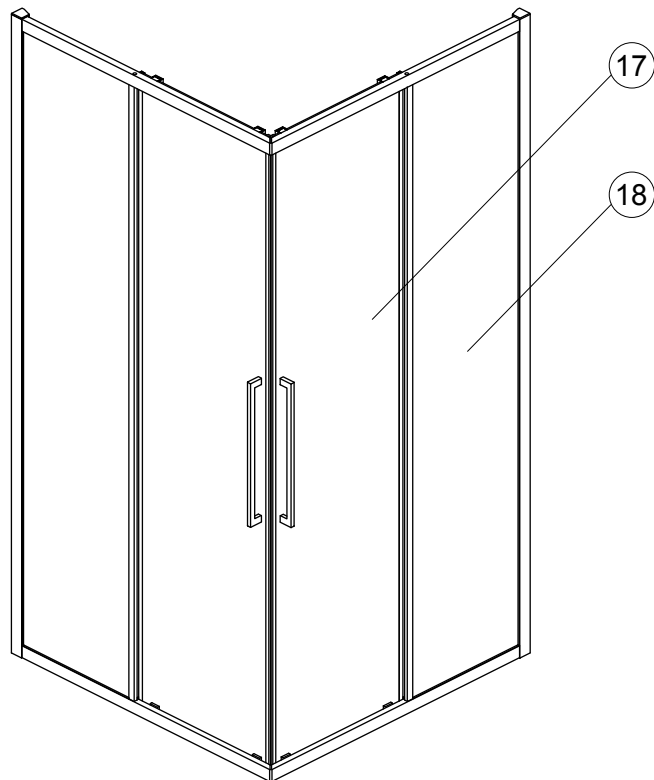

RIF. REF.	CODICE CODE	ITA DESCRIZIONE UK DESCRIPTION	PZ PC	FINITURA FINISH
1	T001172EO	PROFILO DI FISSAGGIO A MURO KUBO KUBO COMPLETE WALL PROFILE	1	SILVER BRILL SILVER BRILL
2	T001104NU	SET COMPLETO VITI PER PROFILO MURO KUBO COMPLETE SCREWS KIT FOR WALLPROFIL	1	
3	T001100EO	PROFILO COPRIVITI KUBO KUBO COVER PROFILE	1	SILVER BRILL SILVER BRILL
4	T001095EO	PROFILO COMPENSATIVO PER KUBO KUBO ADDITIONAL PROFILE	1	SILVER BRILL SILVER BRILL
5	T001098EO	COPPIA DI MAGNETI KUBO A-R SCORR. PAIR OF MAGNETIC SEAL FOR KUBO A-R SLIDING	1	TRASPARENTE TRASPARENT
6	T001374NU	KUBO GUARNIZ. CONTEN. PORTA KUBO GASKET FOR WATER CONT.	1	TRASPARENTE TRASPARENT
7	T001174NU	CUSCINETTO COMPLETO PER KUBO A COMPLETA BEARING FOR KUBO A	1	CROMATO CHROMIUM PLATED
8	T001175EO	GIUNZIONE AD ANGOLO PER KUBO CORNER JOINT FOR KUBO	1	CROMATO CHROMIUM PLATED
9	T001096NU	SET TAPPI COPERTURA KUBO SET OF PLASTIC COVER CAPS KUBO	1	CROMATO CHROMIUM PLATED

RIF. REF.	CODICE CODE	ITA DESCRIZIONE UK DESCRIPTION	PZ PC	FINITURA FINISH
10	T001171NU	SET TAPPI COPERT PROF MANIGLIA KUBO A SET OF COVER CAPS FOR HANDLE PROFILE KUBO A	1	CROMATO CHROMIUM PLATED
11	T001170NU	SET FERMAPORTA PER KUBO KIT OF DOORSTOPS FOR KUBO	1	
12	T001183NU	SET VITI E ACCESSORI DI MONTAGGIO KUBO COMPLETE INSTALLATION SET FOR KUBO	1	
13	T001184AA	MANIGLIA COMPLETA PER KUBO COMPLETE HANDLE FOR KUBO	1	CROMATO CHROMIUM PLATED
14	T001185NU	KIT VITI PER MANIGLIA KUBO KIT OF SCREWS FOR KUBO HANDLE	1	
15	T001099EO	SET COPERCHI CUSCINETTO KUBO A / R SET OF PLASTIC COVER CAPS FOR BEARING KUBO A / R	1	CROMATO CHROMIUM PLATED
16	T001238EO	BLOCHETTO DI FISSAGGIO PER PROFILO DI COPERTURA FIXING BLOCK FOR KUBO COVER PROFILE	5	GRIGIO GRAY