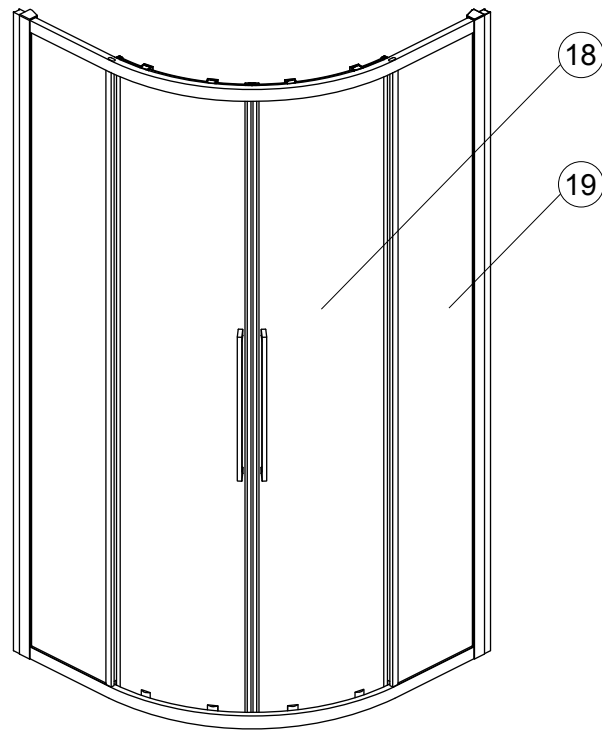

RIF. REF.	CODICE CODE	ITA DESCRIZIONE UK DESCRIPTION	PZ PC	FINITURA FINISH
1	T001172EO	PROFILO DI FISSAGGIO A MURO KUBO KUBO COMPLETE WALL PROFILE	1	SILVER BRILL SILVER BRILL
2	T001104NU	SET COMPLETO VITI PER PROFILO MURO KUBO COMPLETE SCREWS KIT FOR WALLPROFIL	1	
3	T001100EO	PROFILO COPRIVITI KUBO KUBO COVER PROFILE	1	SILVER BRILL SILVER BRILL
4	T001095EO	PROFILO COMPENSATIVO PER KUBO KUBO ADDITIONAL PROFILE	1	SILVER BRILL SILVER BRILL
5	T001098EO	COPPIA DI MAGNETI KUBO A-R SCORR. PAIR OF MAGNETIC SEAL FOR KUBO A-R SLIDING	1	TRASPARENTE TRASPARENT
6	T001203NU	GUARNIZIONE VERT. PORTA/FISSO KUBO R KUBO QUADR. GASKET WATER CONT.	1	TRASPARENTE TRASPARENT
7	T001373NU	GUARNIZIONE FERMAVETRO BINARIO KUBO R GASKET FOR KUBO R RAIL PROFILE	1	TRASPARENTE TRASPARENT
8	T001173NU	CUSCINETTO COMPLETO KUBO R COMPLETE BEARING KUBO R	1	CROMATO CHROMIUM PLATED
9	T001097NU	SET TAPPI DI COPERTURA FOR KUBO R SET OF PLASTIC COVER CAPS FOR KUBO R	1	CROMATO CHROMIUM PLATED

RIF. REF.	CODICE CODE	ITA DESCRIZIONE UK DESCRIPTION	PZ PC	FINITURA FINISH
18	T001151EO	ANTA SCORREVOLE KUBO R 80 90 100 r550 SLIDING DOOR FOR KUBO R 80 90 100 r550	1	TRASPARENTE CLEAR GLASS
	T001167EO	ANTA SCORREVOLE KUBO R r380 SLIDING DOOR FOR KUBO R r380		TRASPARENTE CLEAR GLASS
	T001152EO	ANTA SCORREVOLE KUBO R 80 90 100 r550 SLIDING DOOR FOR KUBO R 80 90 100 r550		SATINATO SATIN GLASS
	T001168EO	ANTA SCORREVOLE KUBO R r380 SLIDING DOOR FOR KUBO R r380		SATINATO SATIN GLASS
19	T001147EO	ANTA FISSA KUBO R 80 r550 FIXED PART FOR KUBO R 80 r550	1	TRASPARENTE CLEAR GLASS
	T001148EO	ANTA FISSA KUBO R 90 r550 FIXED PART FOR KUBO R 90 r550		TRASPARENTE CLEAR GLASS
	T001169EO	ANTA FISSA KUBO R 100 r550 FIXED PART FOR KUBO R 100 r550		TRASPARENTE CLEAR GLASS
	T001153EO	ANTA FISSA 70 KUBO R 70X90 r380 FIXED PART 70 FOR KUBO R 70X90 r380		TRASPARENTE CLEAR GLASS
	T001156EO	ANTA FISSA 90 KUBO R 70X90 r380 FIXED PART 90 FOR KUBO R 70X90 r380		TRASPARENTE CLEAR GLASS