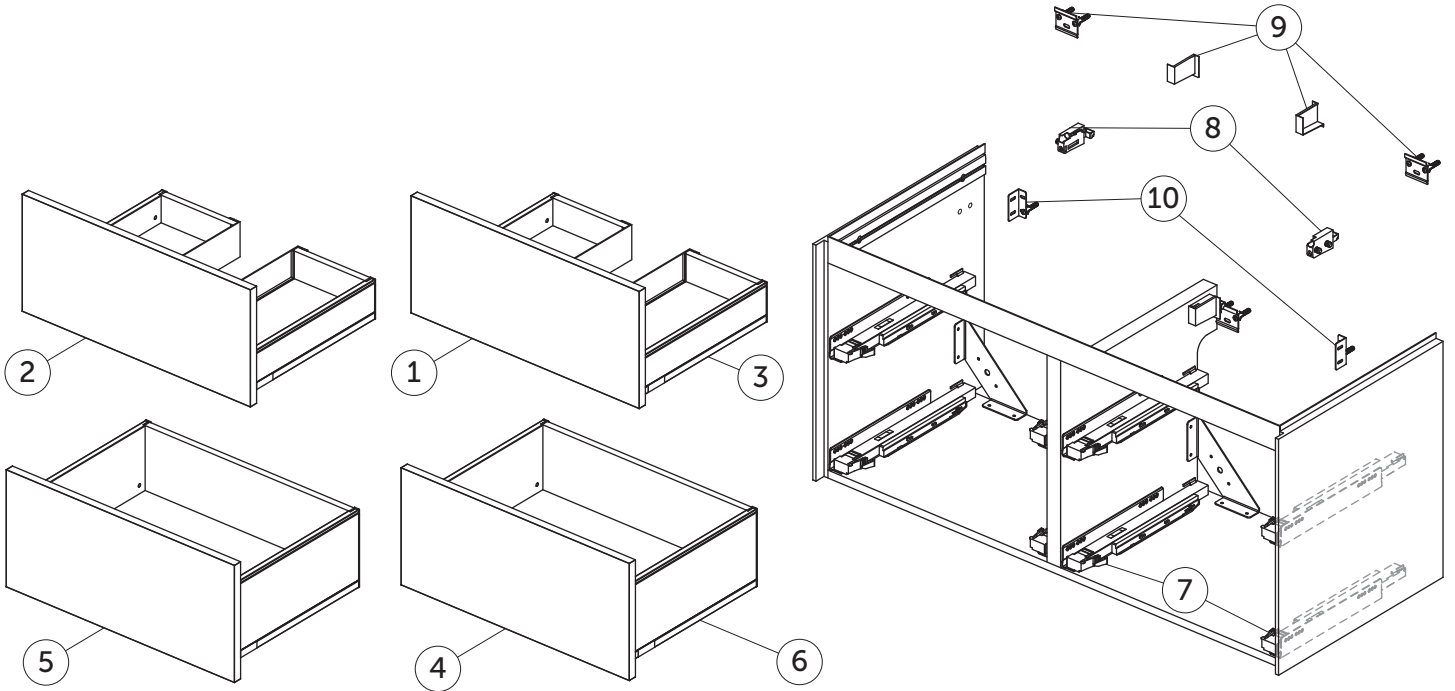

SPARE PARTS

Vanity Unit 1200
4 drawers

Item	Description	Colour/Finish	Code No.	Quantity
1	Upper drawer front panel RH 588 x 267	Y1 - Matt White Y2 - Matt Anthracite Y3 - Matt Sunset Y4 - Smoked Oak Y5 - Dark Walnut Y6 - Light Oak	TV990Y1 TV990Y2 TV990Y3 TV990Y4 TV990Y5 TV990Y6	1
2	Upper drawer front panel LH 588 x 267	Y1 - Matt White Y2 - Matt Anthracite Y3 - Matt Sunset Y4 - Smoked Oak Y5 - Dark Walnut Y6 - Light Oak	TV991Y1 TV991Y2 TV991Y3 TV991Y4 TV991Y5 TV991Y6	1
3	Upper drawer structure box L/R 60 x 50.5 vanity	Y2 - Matt Anthracite	TV992Y2	1
4	Lower drawer front panel RH 588 x 267	Y1 - Matt White Y2 - Matt Anthracite Y3 - Matt Sunset Y4 - Smoked Oak Y5 - Dark Walnut Y6 - Light Oak	TV993Y1 TV993Y2 TV993Y3 TV993Y4 TV993Y5 TV993Y6	1
5	Lower drawer front panel LH 588 x 267	Y1 - Matt White Y2 - Matt Anthracite Y3 - Matt Sunset Y4 - Smoked Oak Y5 - Dark Walnut Y6 - Light Oak	TV994Y1 TV994Y2 TV994Y3 TV994Y4 TV994Y5 TV994Y6	1
6	Lower drawer structure box L/R 60 x 50.5 vanity	Y2 - Matt Anthracite	TV995Y2	1
7	Runners 400 Push KIT		TV76967	Pair
8	Hanging brackets KIT 1		RV08267	Pair
9	Wall fixation KIT 1 new		TV72667	14
10	Safety KIT (brackets, screws & plugs)		TV38767	12