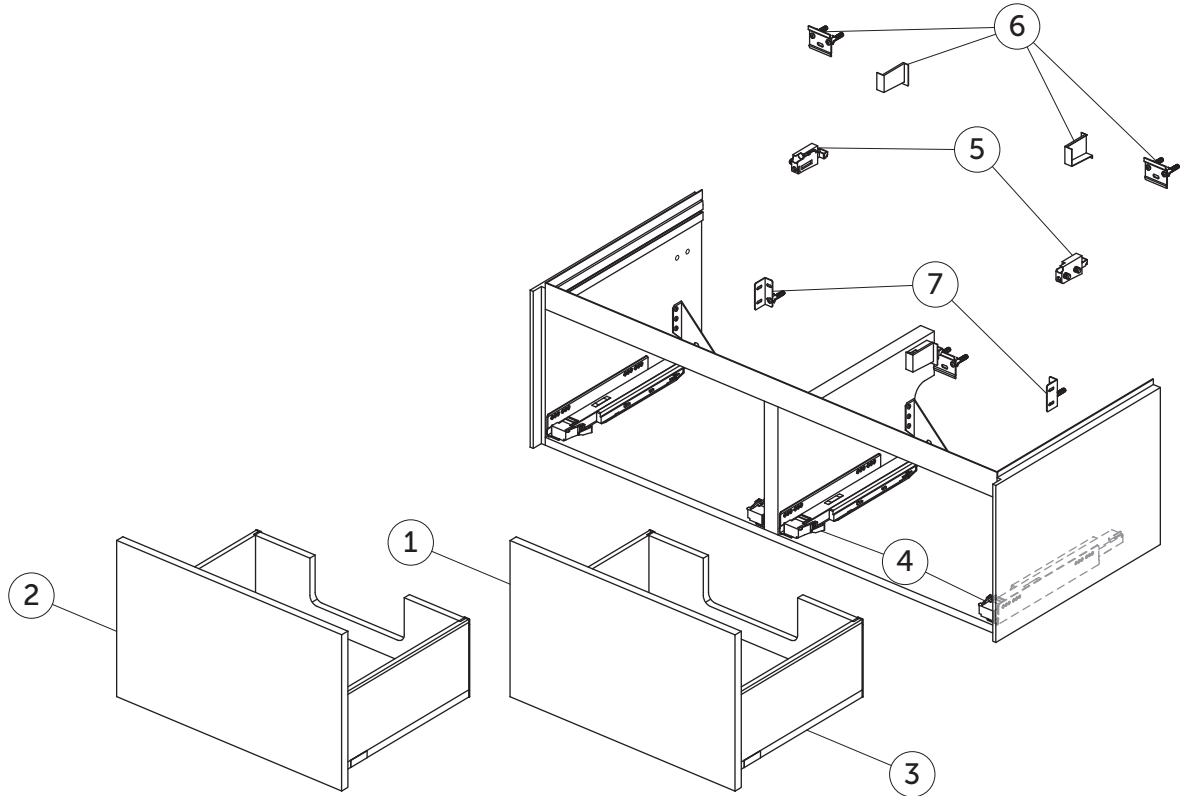

# SPARE PARTS

Vanity Unit 1200  
2 drawers

Item	Description	Colour/Finish	Code No.	Quantity
1	Drawer front panel RH 588 x 356	Y1 - Matt White Y2 - Matt Anthracite Y3 - Matt Sunset Y4 - Smoked Oak Y5 - Dark Walnut Y6 - Light Oak	TV987Y1 TV987Y2 TV987Y3 TV987Y4 TV987Y5 TV987Y6	1
2	Drawer front panel LH 588 x 356	Y1 - Matt White Y2 - Matt Anthracite Y3 - Matt Sunset Y4 - Smoked Oak Y5 - Dark Walnut Y6 - Light Oak	TV988Y1 TV988Y2 TV988Y3 TV988Y4 TV988Y5 TV988Y6	1
3	Drawer structure box L/R 60 x 50.5 vanity	Y2 - Matt Anthracite	TV989Y2	1
4	Runners 400 Push KIT		TV76967	Pair
5	Hanging brackets KIT 1		RV08267	Pair
6	Wall fixation KIT 1 new		TV72667	14
7	Safety KIT (brackets, screws & plugs)		TV38767	12